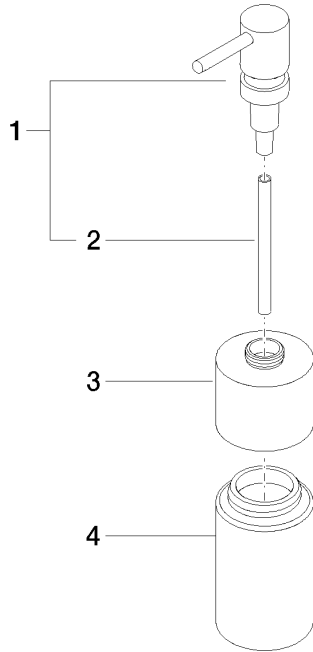

Dispenser free-standing model - Brushed Platinum

ELIO

84 435 970

- bottle made of crystal glass, matt
- width 60mm
- height 200 mm
- 250 ml bottle
- 59mm projection

Fits ELIO, ENO, MEM, META SQUARE, SYNC, TARA and TARA ULTRA

Fits: ELIO, MEM, TARA, ENO, SYNC, TARA ULTRA, META SQUARE

	Brushed Platinum	84 435 970-06
	Chrome	84 435 970-00
	Platinum	84 435 970-08
	Dark Chrome	84 435 970-19
	Brushed Durabrass (23kt Gold)	84 435 970-28
	Matte Black	84 435 970-33
	Brushed Champagne (22kt Gold)	84 435 970-46
	Champagne (22kt Gold)	84 435 970-47
	Brushed Chrome	84 435 970-93
	Brushed Dark Platinum	84 435 970-99

84 435 970

mm [inches]

84 435 970

Parts for other finishes can be found here: [Chrome](#)

Spare parts list

No.	Item Number	Name	Quantity used	Delivery time
1	90 10 10 535 00-06	dispenser	1	10
2	08 10 10 499 90	Immersion tube for lotion dispenser Ø 8 x 1 x 100 mm -	1	2
3	90 10 10 524 00-06	base	1	10
4	90 90 04 001 00 82	glass	1	2