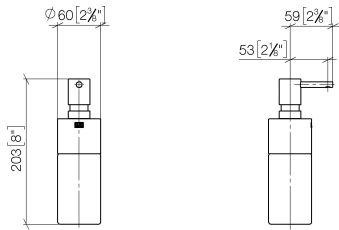

Dispenser free-standing model - Brushed Platinum

ELIO

84 435 970

- bottle made of crystal glass, matt
- width 60mm
- height 200 mm
- 250 ml bottle
- 59mm projection

Fits ELIO, ENO, MEM, META SQUARE, SYNC, TARA and TARA ULTRA

Fits: ELIO, MEM, TARA, ENO, SYNC, TARA ULTRA, META SQUARE

	Brushed Platinum	84 435 970-06
	Chrome	84 435 970-00
	Platinum	84 435 970-08
	Dark Chrome	84 435 970-19
	Brushed Durabrass (23kt Gold)	84 435 970-28
	Matte Black	84 435 970-33
	Brushed Champagne (22kt Gold)	84 435 970-46
	Champagne (22kt Gold)	84 435 970-47
	Brushed Chrome	84 435 970-93
	Brushed Dark Platinum	84 435 970-99

84 435 970

mm [inches]

84 435 970

Parts for other finishes can be found here: [Chrome](#)

Spare parts list

No.	Item Number	Name	Quantity used	Delivery time
1	90 10 10 535 00-06	dispenser	1	10
2	08 10 10 499 90	Immersion tube for lotion dispenser Ø 8 x 1 x 100 mm -	1	2
3	90 10 10 524 00-06	base	1	10
4	90 90 04 001 00 82	glass	1	2