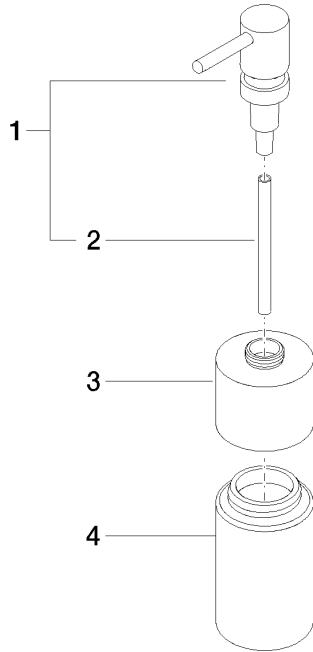

Dispenser free-standing model - Platinum

ELIO

84 435 970

- bottle made of crystal glass, matt
- width 60mm
- height 200 mm
- 250 ml bottle
- 59mm projection

Fits ELIO, ENO, MEM, META SQUARE, SYNC, TARA and TARA ULTRA

Fits: ELIO, MEM, TARA, ENO, SYNC, TARA ULTRA, META SQUARE

	Platinum	84 435 970-08
	Chrome	84 435 970-00
	Brushed Platinum	84 435 970-06
	Dark Chrome	84 435 970-19
	Brushed Durabrass (23kt Gold)	84 435 970-28
	Matte Black	84 435 970-33
	Brushed Champagne (22kt Gold)	84 435 970-46
	Champagne (22kt Gold)	84 435 970-47
	Brushed Chrome	84 435 970-93
	Brushed Dark Platinum	84 435 970-99

84 435 970

mm [inches]

84 435 970

Parts for other finishes can be found here: [Chrome](#)

Spare parts list

No.	Item Number	Name	Quantity used	Delivery time
1	90 10 10 535 00-08	dispenser	1	40
2	08 10 10 499 90	Immersion tube for lotion dispenser Ø 8 x 1 x 100 mm -	1	2
3	90 10 10 524 00-08	base	1	40
4	90 90 04 001 00 82	glass	1	2