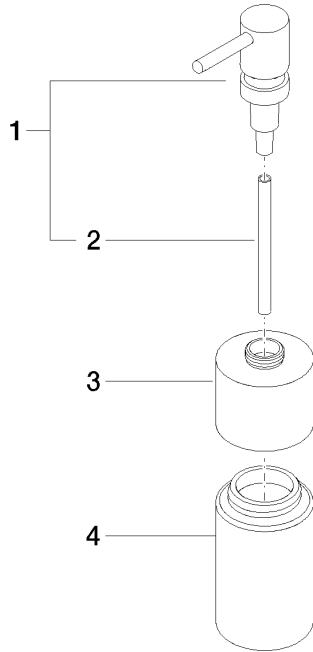

Dispenser free-standing model - Brushed Durabross (23kt Gold)

ELIO

84 435 970

- bottle made of crystal glass, matt
- width 60mm
- height 200 mm
- 250 ml bottle
- 59mm projection

Fits ELIO, ENO, MEM, META SQUARE, SYNC, TARA and TARA ULTRA

Fits: ELIO, MEM, TARA, ENO, SYNC, TARA ULTRA, META SQUARE

	Brushed Durabross (23kt Gold)	84 435 970-28
	Chrome	84 435 970-00
	Brushed Platinum	84 435 970-06
	Platinum	84 435 970-08
	Dark Chrome	84 435 970-19
	Matte Black	84 435 970-33
	Brushed Champagne (22kt Gold)	84 435 970-46
	Champagne (22kt Gold)	84 435 970-47
	Brushed Chrome	84 435 970-93
	Brushed Dark Platinum	84 435 970-99

84 435 970

mm [inches]

84 435 970

Parts for other finishes can be found here: [Chrome](#)

### Spare parts list

No.	Item Number	Name	Quantity used	Delivery time
1	90 10 10 535 00-28	dispenser	1	20
2	08 10 10 499 90	Immersion tube for lotion dispenser Ø 8 x 1 x 100 mm -	1	2
3	90 10 10 524 00-28	base	1	20
4	90 90 04 001 00 82	glass	1	2