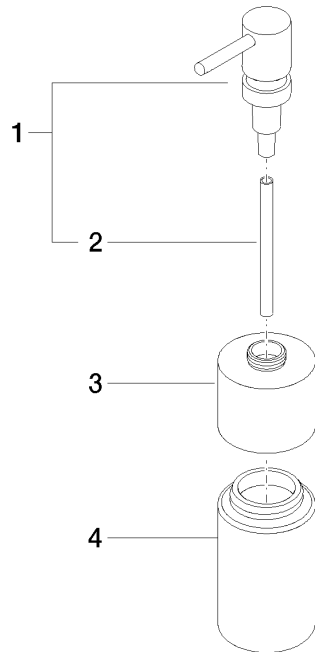

Dispenser free-standing model - Brushed Champagne (22kt Gold)

ELIO

84 435 970

- bottle made of crystal glass, matt
- width 60mm
- height 200 mm
- 250 ml bottle
- 59mm projection

Fits ELIO, ENO, MEM, META SQUARE, SYNC, TARA and TARA ULTRA

Fits: ELIO, MEM, TARA, ENO, SYNC, TARA ULTRA, META SQUARE

	Brushed Champagne (22kt Gold)	84 435 970-46
	Chrome	84 435 970-00
	Brushed Platinum	84 435 970-06
	Platinum	84 435 970-08
	Dark Chrome	84 435 970-19
	Brushed Durabronze (23kt Gold)	84 435 970-28
	Matte Black	84 435 970-33
	Champagne (22kt Gold)	84 435 970-47
	Brushed Chrome	84 435 970-93
	Brushed Dark Platinum	84 435 970-99

84 435 970

mm [inches]

84 435 970

Parts for other finishes can be found here: [Chrome](#)

Spare parts list

No.	Item Number	Name	Quantity used	Delivery time
1	90 10 10 535 00-46	dispenser	1	30
2	08 10 10 499 90	Immersion tube for lotion dispenser Ø 8 x 1 x 100 mm -	1	2
3	90 10 10 524 00-46	base	1	30
4	90 90 04 001 00 82	glass	1	2