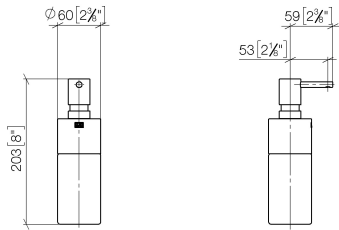

Dispenser free-standing model - Brushed Champagne (22kt Gold)

ELIO

84 435 970

- bottle made of crystal glass, matt
- width 60mm
- height 200 mm
- 250 ml bottle
- 59mm projection

Fits ELIO, ENO, MEM, META SQUARE, SYNC, TARA and TARA ULTRA

Fits: ELIO, MEM, TARA, ENO, SYNC, TARA ULTRA, META SQUARE

	Brushed Champagne (22kt Gold)	84 435 970-46
	Chrome	84 435 970-00
	Brushed Platinum	84 435 970-06
	Platinum	84 435 970-08
	Dark Chrome	84 435 970-19
	Brushed Durabronze (23kt Gold)	84 435 970-28
	Matte Black	84 435 970-33
	Champagne (22kt Gold)	84 435 970-47
	Brushed Chrome	84 435 970-93
	Brushed Dark Platinum	84 435 970-99

84 435 970

mm [inches]

84 435 970

Parts for other finishes can be found here: [Chrome](#)

Spare parts list

No.	Item Number	Name	Quantity used	Delivery time
1	90 10 10 535 00-46	dispenser	1	30
2	08 10 10 499 90	Immersion tube for lotion dispenser Ø 8 x 1 x 100 mm -	1	2
3	90 10 10 524 00-46	base	1	30
4	90 90 04 001 00 82	glass	1	2