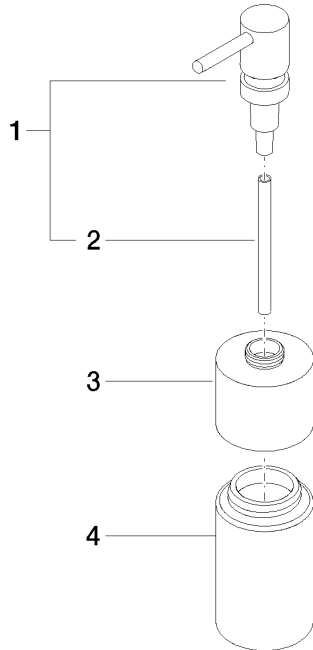

Dispenser free-standing model - Champagne (22kt Gold)

ELIO

84 435 970

- bottle made of crystal glass, matt
- width 60mm
- height 200 mm
- 250 ml bottle
- 59mm projection

Fits ELIO, ENO, MEM, META SQUARE, SYNC, TARA and TARA ULTRA

Fits: ELIO, MEM, TARA, ENO, SYNC, TARA ULTRA, META SQUARE

	Champagne (22kt Gold)	84 435 970-47
	Chrome	84 435 970-00
	Brushed Platinum	84 435 970-06
	Platinum	84 435 970-08
	Dark Chrome	84 435 970-19
	Brushed Durabronze (23kt Gold)	84 435 970-28
	Matte Black	84 435 970-33
	Brushed Champagne (22kt Gold)	84 435 970-46
	Brushed Chrome	84 435 970-93
	Brushed Dark Platinum	84 435 970-99

84 435 970

mm [inches]

84 435 970

Parts for other finishes can be found here: [Chrome](#)

Spare parts list

No.	Item Number	Name	Quantity used	Delivery time
1	90 10 10 535 00-47	dispenser	1	30
2	08 10 10 499 90	Immersion tube for lotion dispenser Ø 8 x 1 x 100 mm -	1	2
3	90 10 10 524 00-47	base	1	60
4	90 90 04 001 00 82	glass	1	2