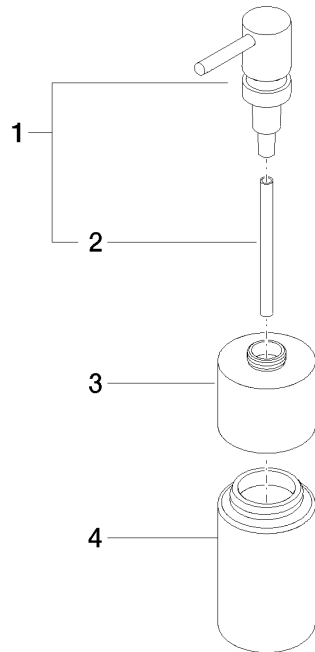

Dispenser free-standing model - Brushed Chrome

ELIO

84 435 970

- bottle made of crystal glass, matt
- width 60mm
- height 200 mm
- 250 ml bottle
- 59mm projection

Fits ELIO, ENO, MEM, META SQUARE, SYNC, TARA and TARA ULTRA

Fits: ELIO, MEM, TARA, ENO, SYNC, TARA ULTRA, META SQUARE

	Brushed Chrome	84 435 970-93
	Chrome	84 435 970-00
	Brushed Platinum	84 435 970-06
	Platinum	84 435 970-08
	Dark Chrome	84 435 970-19
	Brushed Durabronze (23kt Gold)	84 435 970-28
	Matte Black	84 435 970-33
	Brushed Champagne (22kt Gold)	84 435 970-46
	Champagne (22kt Gold)	84 435 970-47
	Brushed Dark Platinum	84 435 970-99

84 435 970

mm [inches]

84 435 970

Parts for other finishes can be found here: [Chrome](#)

Spare parts list

No.	Item Number	Name	Quantity used	Delivery time
1	90 10 10 535 00-93	dispenser	1	20
2	08 10 10 499 90	Immersion tube for lotion dispenser Ø 8 x 1 x 100 mm -	1	2
3	90 10 10 524 00-93	base	1	20
4	90 90 04 001 00 82	glass	1	2