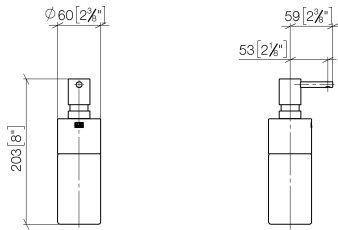

Dispenser free-standing model - Brushed Chrome

ELIO

84 435 970

- bottle made of crystal glass, matt
- width 60mm
- height 200 mm
- 250 ml bottle
- 59mm projection

Fits ELIO, ENO, MEM, META SQUARE, SYNC, TARA and TARA ULTRA

Fits: ELIO, MEM, TARA, ENO, SYNC, TARA ULTRA, META SQUARE

	Brushed Chrome	84 435 970-93
	Chrome	84 435 970-00
	Brushed Platinum	84 435 970-06
	Platinum	84 435 970-08
	Dark Chrome	84 435 970-19
	Brushed Durabronze (23kt Gold)	84 435 970-28
	Matte Black	84 435 970-33
	Brushed Champagne (22kt Gold)	84 435 970-46
	Champagne (22kt Gold)	84 435 970-47
	Brushed Dark Platinum	84 435 970-99

84 435 970

mm [inches]

84 435 970

Parts for other finishes can be found here: [Chrome](#)

Spare parts list

No.	Item Number	Name	Quantity used	Delivery time
1	90 10 10 535 00-93	dispenser	1	20
2	08 10 10 499 90	Immersion tube for lotion dispenser Ø 8 x 1 x 100 mm -	1	2
3	90 10 10 524 00-93	base	1	20
4	90 90 04 001 00 82	glass	1	2