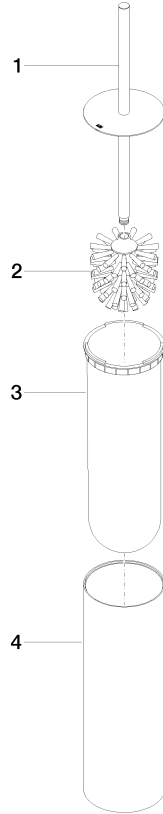

Toilet brush set free-standing model - Brushed Platinum

MEM

84 910 979 Product version from 10/1/2023

- brush, matte black
- width 100mm
- height 456 mm

Fits: MEM, LISSÉ, META, CYO

	Brushed Platinum	84 910 979-06
	Chrome	84 910 979-00
	Platinum	84 910 979-08
	Dark Chrome	84 910 979-19
	Light Gold	84 910 979-26
	Brushed Light Gold	84 910 979-27
	Brushed Durabronze (23kt Gold)	84 910 979-28
	Matte Black	84 910 979-33
	Brushed Bronze	84 910 979-42
	Brushed Champagne (22kt Gold)	84 910 979-46
	Brushed Chrome	84 910 979-93
	Brushed Dark Platinum	84 910 979-99

84 910 979 Product version from 10/1/2023

mm [inches]

84 910 979 Product version from 10/1/2023

Parts for other finishes can be found here: [Chrome](#)

Spare parts list

No.	Item Number	Name	Quantity used	Delivery time
1	90 20 97 505 01-06	handle	1	10
2	90 18 50 601 00 90	brush	1	2
3	08 18 40 524 90	insert	1	2
4	90 23 01 504 00-06	casing	1	10