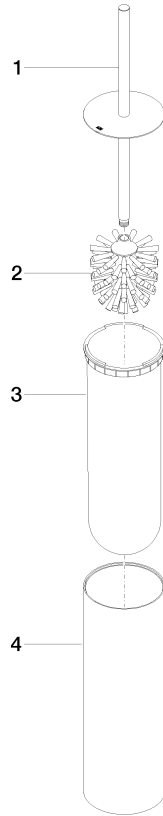

Toilet brush set free-standing model - Brushed Durabronz (23kt Gold)

MEM

84 910 979

- brush, matte black
- width 100mm
- height 456 mm

Fits: MEM, LISSÉ, META, CYO

	Brushed Durabronz (23kt Gold)	84 910 979-28
	Chrome	84 910 979-00
	Brushed Platinum	84 910 979-06
	Platinum	84 910 979-08
	Dark Chrome	84 910 979-19
	Light Gold	84 910 979-26
	Brushed Light Gold	84 910 979-27
	Matte Black	84 910 979-33
	Brushed Bronze	84 910 979-42
	Brushed Champagne (22kt Gold)	84 910 979-46
	Brushed Chrome	84 910 979-93
	Brushed Dark Platinum	84 910 979-99

84 910 979

mm [inches]

84 910 979

Parts for other finishes can be found here: [Chrome](#)

Spare parts list

No.	Item Number	Name	Quantity used	Delivery time
1	90 20 97 505 01-28	handle	1	20
2	90 18 50 601 00 90	brush	1	2
3	08 18 40 524 90	insert	1	2
4	90 23 01 504 00-28	casing	1	20