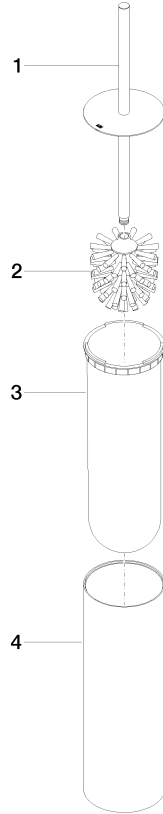

Toilet brush set free-standing model - Matte Black

MEM

84 910 979

- brush, matte black
- width 100mm
- height 456 mm

Fits: MEM, LISSÉ, META, CYO

	Matte Black	84 910 979-33
	Chrome	84 910 979-00
	Brushed Platinum	84 910 979-06
	Platinum	84 910 979-08
	Dark Chrome	84 910 979-19
	Light Gold	84 910 979-26
	Brushed Light Gold	84 910 979-27
	Brushed Durabronze (23kt Gold)	84 910 979-28
	Brushed Bronze	84 910 979-42
	Brushed Champagne (22kt Gold)	84 910 979-46
	Brushed Chrome	84 910 979-93
	Brushed Dark Platinum	84 910 979-99

84 910 979

mm [inches]

84 910 979

Parts for other finishes can be found here: [Chrome](#)

Spare parts list

No.	Item Number	Name	Quantity used	Delivery time
1	90 20 97 505 01-33	handle	1	30
2	90 18 50 601 00 90	brush	1	2
3	08 18 40 524 90	insert	1	2
4	90 23 01 504 00-33	casing	1	-