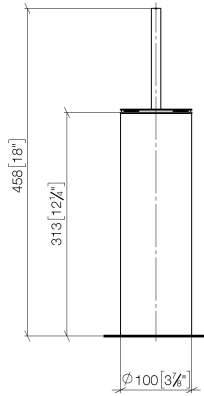

Toilet brush set free-standing model - Brushed Champagne (22kt Gold)

MEM

84 910 979

- brush, matte black
- width 100mm
- height 456 mm

Fits: MEM, LISSÉ, META, CYO

| | | |
|---|--------------------------------|---------------|
|  | Brushed Champagne (22kt Gold) | 84 910 979-46 |
|  | Chrome | 84 910 979-00 |
|  | Brushed Platinum | 84 910 979-06 |
|  | Platinum | 84 910 979-08 |
|  | Dark Chrome | 84 910 979-19 |
|  | Light Gold | 84 910 979-26 |
|  | Brushed Light Gold | 84 910 979-27 |
|  | Brushed Durabronze (23kt Gold) | 84 910 979-28 |
|  | Matte Black | 84 910 979-33 |
|  | Brushed Bronze | 84 910 979-42 |
|  | Brushed Chrome | 84 910 979-93 |
|  | Brushed Dark Platinum | 84 910 979-99 |

84 910 979

mm [inches]

84 910 979

Parts for other finishes can be found here: [Chrome](#)

Spare parts list

| No. | Item Number | Name | Quantity used | Delivery time |
|-----|--------------------|--------|---------------|---------------|
| 1 | 90 20 97 505 01-46 | handle | 1 | 30 |
| 2 | 90 18 50 601 00 90 | brush | 1 | 2 |
| 3 | 08 18 40 524 90 | insert | 1 | 2 |
| 4 | 90 23 01 504 00-46 | casing | 1 | 30 |