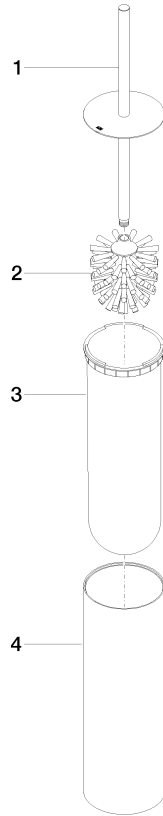

Toilet brush set free-standing model - Brushed Champagne (22kt Gold)

MEM

84 910 979

- brush, matte black
- width 100mm
- height 456 mm

Fits: MEM, LISSÉ, META, CYO

| | | |
|---|--------------------------------|---------------|
|  | Brushed Champagne (22kt Gold) | 84 910 979-46 |
|  | Chrome | 84 910 979-00 |
|  | Brushed Platinum | 84 910 979-06 |
|  | Platinum | 84 910 979-08 |
|  | Dark Chrome | 84 910 979-19 |
|  | Light Gold | 84 910 979-26 |
|  | Brushed Light Gold | 84 910 979-27 |
|  | Brushed Durabronze (23kt Gold) | 84 910 979-28 |
|  | Matte Black | 84 910 979-33 |
|  | Brushed Bronze | 84 910 979-42 |
|  | Brushed Chrome | 84 910 979-93 |
|  | Brushed Dark Platinum | 84 910 979-99 |

84 910 979

mm [inches]

84 910 979

Parts for other finishes can be found here: [Chrome](#)

Spare parts list

| No. | Item Number | Name | Quantity used | Delivery time |
|-----|--------------------|--------|---------------|---------------|
| 1 | 90 20 97 505 01-46 | handle | 1 | 30 |
| 2 | 90 18 50 601 00 90 | brush | 1 | 2 |
| 3 | 08 18 40 524 90 | insert | 1 | 2 |
| 4 | 90 23 01 504 00-46 | casing | 1 | 30 |