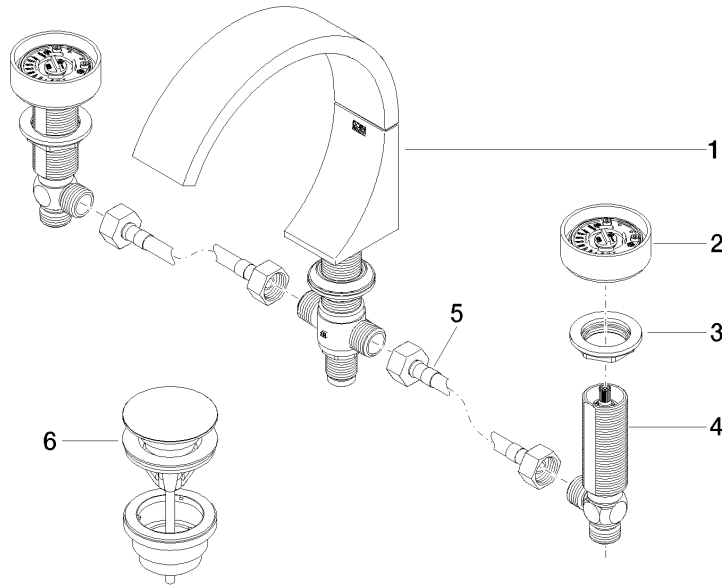

- 167mm projection
- fixed spout
- rectangular, air-enriched flow
- height of mixer 198 mm
- height up to aerator 133 mm
- hole diameter spout 35 mm
- hole diameter valve 32 mm
- handle Ø 60mm
- max. flow 4.5 l/min
- lead-free
- This product can help a building meet the requirements of Green Building Rating Systems, e.g. LEED®, BREEAM®, DGNB

NOTE: The handle inserts must be ordered separately from the fittings!

	Brushed Dark Platinum	20 713 811-99
	Chrome	20 713 811-00
	Brushed Platinum	20 713 811-06
	Dark Chrome	20 713 811-19
	Brushed Durabross (23kt Gold)	20 713 811-28
	Platinum / Brushed Platinum	20 713 811-36
	Durabross / Brushed Durabross (23kt Gold)	20 713 811-38

ST 010 108 2811

Flow rate chart

Certificates

WRAS_2111022. LGA_38118.

ST 010 108 2811

Parts for other finishes can be found here: [Chrome](#)

Spare parts list

No.	Item Number	Name	Quantity used	Delivery time
1	13 717 811-99	CYO Deck-mounted basin spout without pop-up waste - Brushed Dark Platinum	1	30
2	90 18 40 290 00-99	handle	2	30
3	04 30 11 038 67 90	fixing set	2	2
4	04 17 11 055 61 90	side panel	2	2
5	04 30 04 096 00 90	hose	2	2
6	10 125 970-99	Basin Waste with push fastening 1 1/4" - Brushed Dark Platinum	1	2

ST 010 108 2811

- with hot / cold marking
- for three-hole basin mixers and five-hole bath mixers

	Brushed Dark Platinum	11 283 811-99
	Chrome	11 283 811-00
	Brushed Platinum	11 283 811-06
	Platinum	11 283 811-08
	Durabress (23kt Gold)	11 283 811-09
	Dark Chrome	11 283 811-19
	Brushed Durabress (23kt Gold)	11 283 811-28
	Brushed Champagne (22kt Gold)	11 283 811-46
	Champagne (22kt Gold)	11 283 811-47