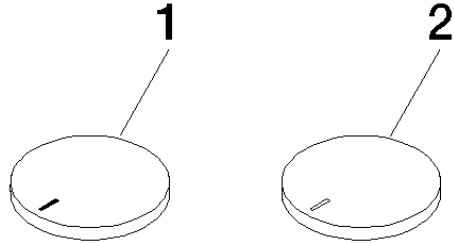

- 167mm projection
- fixed spout
- rectangular, air-enriched flow
- height of mixer 198 mm
- height up to aerator 133 mm
- hole diameter spout 35 mm
- hole diameter valve 32 mm
- handle Ø 60mm
- max. flow 4.5 l/min
- lead-free
- This product can help a building meet the requirements of Green Building Rating Systems, e.g. LEED®, BREEAM®, DGNB

ST 010 108 2811

Flow rate chart

Certificates

WRAS_2111022. LGA_38118.

ST 010 108 2811

Parts for other finishes can be found here: [Chrome](#)

Spare parts list

No.	Item Number	Name	Quantity used	Delivery time
1	13 717 811-99	CYO Deck-mounted basin spout without pop-up waste - Brushed Dark Platinum	1	30
2	90 18 40 290 00-99	handle	2	30
3	04 30 11 038 67 90	fixing set	2	2
4	04 17 11 055 61 90	side panel	2	2
5	04 30 04 096 00 90	hose	2	2
6	10 125 970-99	Basin Waste with push fastening 1 1/4" - Brushed Dark Platinum	1	2

ST 010 108 2811

- with hot / cold marking
- for three-hole basin mixers and five-hole bath mixers

	Brushed Dark Platinum	11 283 811-99
	Chrome	11 283 811-00
	Brushed Platinum	11 283 811-06
	Platinum	11 283 811-08
	Durabress (23kt Gold)	11 283 811-09
	Dark Chrome	11 283 811-19
	Brushed Durabress (23kt Gold)	11 283 811-28
	Brushed Champagne (22kt Gold)	11 283 811-46
	Champagne (22kt Gold)	11 283 811-47

CYO Three-hole basin mixer with pop-up waste - Brushed Dark Platinum

CYO

ST 010 108 2811

CYO Three-hole basin mixer with pop-up waste - Brushed Dark Platinum

CYO

ST 010 108 2811

ST 010 108 2811

Parts for other
finishes can be found
here: [Chrome](#)