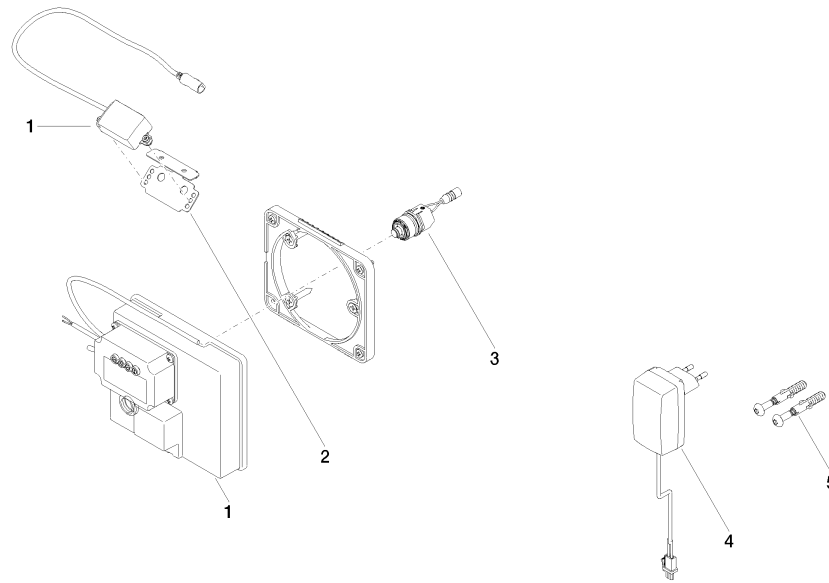

ST 010 200 3670

Spare parts list

No.	Item Number	Name	Quantity used	Delivery time
1	90 10 01 177 00 90	electronic accessories	1	2
2	90 17 20 199 00 90	holder	1	2
3	04 30 50 079 00 90	valve	1	2
4	04 10 01 050 00 90	power supply	1	60
5	04 30 31 024 01 90	fixing set	1	2