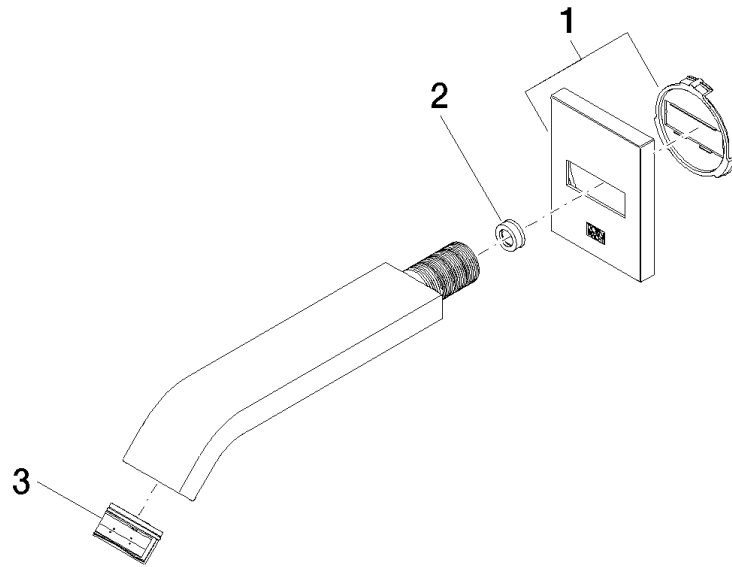

IMO eSET Touchfree Basin mixer without pop-up waste without temperature setting - Chrome

IMO

ST 010 200 3670

- 170mm projection
- fixed spout
- rectangular, air-enriched flow
- hole diameter 40 mm
- rosette 60 x 60 mm
- 1/2" connection
- max. flow 5.7 l/min
- lead-free
- This product can help a building meet the requirements of Green Building Rating Systems, e.g. LEED®, BREEAM®, DGNB
- WRAS 2005002

For Touchfree control please order eSet Touchfree WITH or WITHOUT temperature adjustment

	Chrome	13 800 670-00
	Brushed Chrome	13 800 670-93

Recommended miscellaneous

Concealed wall elbow -

35 085 970 90

- max. recess depth 163 mm
- min. recess depth 90 mm

IMO eSET Touchfree Basin mixer without pop-up waste without temperature setting - Chrome

IMO

ST 010 200 3670

ST 010 200 3670
mm [inches]

Flow rate chart

Certificates

LGA_29119.

WRAS_2005002.

Spare parts list

No.	Item Number	Name	Quantity used	Delivery time
1	90 27 67 005 00-00	rosette	1	10
2	09 23 01 079 90	flow reducer	1	2
3	90 29 03 045 00 90	aerator	1	2