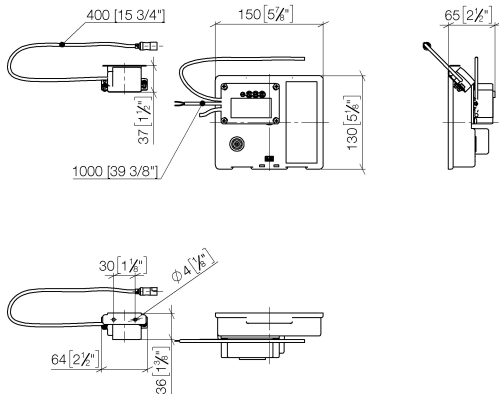

35 743 970 90

- min. recess depth 90 mm
- max. recess depth 125 mm

Recommended miscellaneous

Extension for Touchfree 500 mm - 12 765 970 90

ST 010 200 3670
mm [inches]

Certificates

LGA_29120.	WRAS_1906116.	IAPMO_EGS.	CE000001_eSet_Tou chfree_20171206_D E_signed.	CE000002_eSet_Tou chfree_20171206_E N_signed.
LGA_29119.				

IMO eSET Touchfree Basin mixer without pop-up waste without temperature setting - Chrome

IMO

ST 010 200 3670

- 170mm projection
- fixed spout
- rectangular, air-enriched flow
- hole diameter 40 mm
- rosette 60 x 60 mm
- 1/2" connection
- max. flow 5.7 l/min
- lead-free
- This product can help a building meet the requirements of Green Building Rating Systems, e.g. LEED®, BREEAM®, DGNB
- WRAS 2005002

IMO eSET Touchfree Basin mixer without pop-up waste without temperature setting - Chrome

IMO

ST 010 200 3670

ST 010 200 3670
mm [inches]

Flow rate chart

Certificates

LGA_29119.

WRAS_2005002.