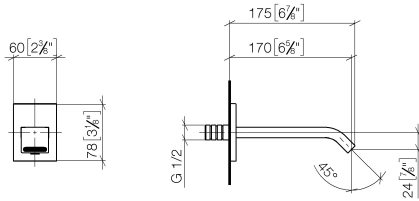

IMO eSET Touchfree Basin mixer without pop-up waste without temperature setting - Chrome

IMO

ST 010 200 3670

- 170mm projection
- fixed spout
- rectangular, air-enriched flow
- hole diameter 40 mm
- rosette 60 x 60 mm
- 1/2" connection
- max. flow 5.7 l/min
- lead-free
- This product can help a building meet the requirements of Green Building Rating Systems, e.g. LEED®, BREEAM®, DGNB
- WRAS 2005002

For Touchfree control please order eSet Touchfree WITH or WITHOUT temperature adjustment

	Chrome	13 800 670-00
	Brushed Chrome	13 800 670-93

Recommended miscellaneous

Concealed wall elbow -

35 085 970 90

- max. recess depth 163 mm
- min. recess depth 90 mm

IMO eSET Touchfree Basin mixer without pop-up waste without temperature setting - Chrome

IMO

ST 010 200 3670

ST 010 200 3670
mm [inches]

Flow rate chart

Certificates

LGA_29119.

WRAS_2005002.