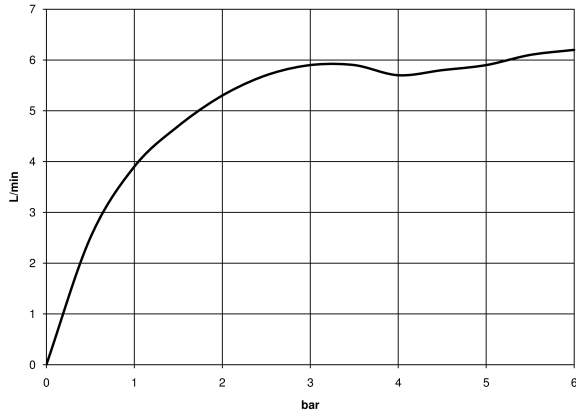

IMO eSET Touchfree Basin mixer without pop-up waste without temperature setting - Chrome

IMO

ST 010 200 3670

ST 010 200 3670
mm [inches]

Flow rate chart

Certificates

LGA_29119.

WRAS_2005002.

Spare parts list

No.	Item Number	Name	Quantity used	Delivery time
1	90 27 67 005 00-00	rosette	1	10
2	09 23 01 079 90	flow reducer	1	2
3	90 29 03 045 00 90	aerator	1	2