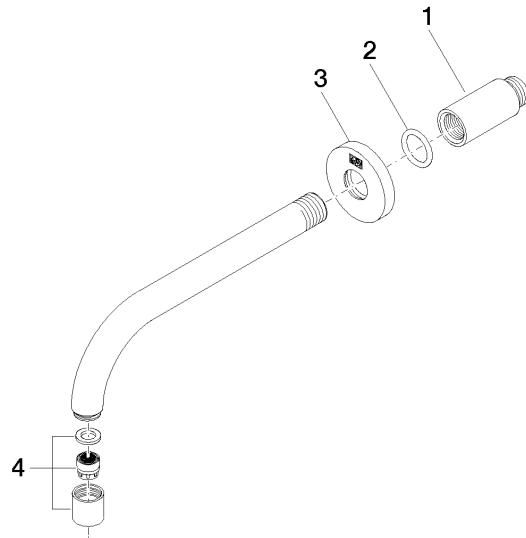

**eSET Touchfree Basin mixer without pop-up waste without temperature setting  
- Chrome**

TARA

ST 010 204 4882

Fits: TARA, META

- 190mm projection
- fixed spout
- circular, air-enriched flow
- hole diameter 40 mm
- rosette Ø 60 mm
- 1/2" connection
- plug-link mounting
- max. flow 7 l/min
- lead-free
- This product can help a building meet the requirements of Green Building Rating Systems, e.g. LEED®, BREEAM®, DGNB

**Recommended miscellaneous**

**Concealed wall elbow -**

35 085 970 90

- max. recess depth 163 mm
- min. recess depth 90 mm

eSET Touchfree Basin mixer without pop-up waste without temperature setting  
- Chrome

---

TARA

ST 010 204 4882

eSET Touchfree Basin mixer without pop-up waste without temperature setting  
- Chrome

TARA

ST 010 204 4882  
mm [inches]

Flow rate chart

Certificates

### Spare parts list

No.	Item Number	Name	Quantity used	Delivery time
1	09 24 03 081 10 90	extension	1	2
2	90 14 10 026 00 90	seal	1	2
3	09 27 22 503-00	rosette	1	10
4	90 23 01 019 00-00	aerator	1	10