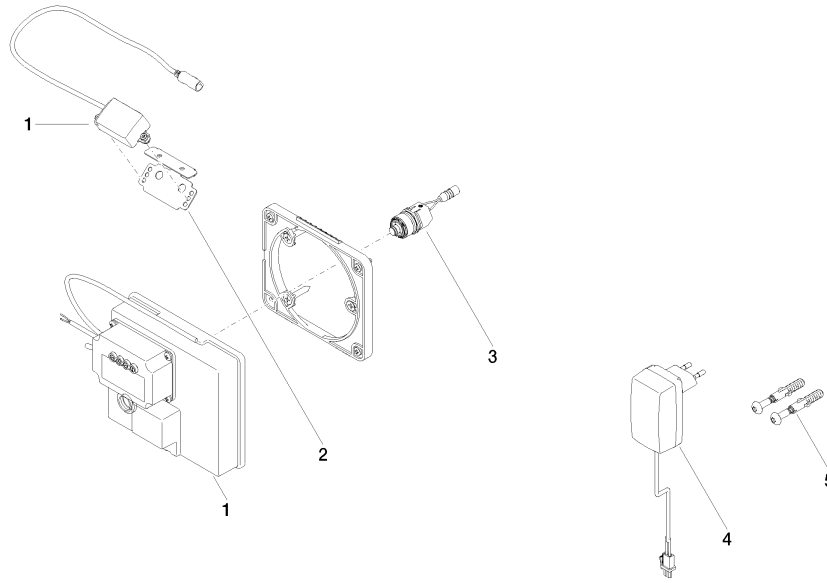

ST 010 204 4882

Spare parts list

No.	Item Number	Name	Quantity used	Delivery time
1	90 10 01 177 00 90	electronic accessories	1	2
2	90 17 20 199 00 90	holder	1	2
3	04 30 50 079 00 90	valve	1	2
4	04 10 01 050 00 90	power supply	1	60
5	04 30 31 024 01 90	fixing set	1	2