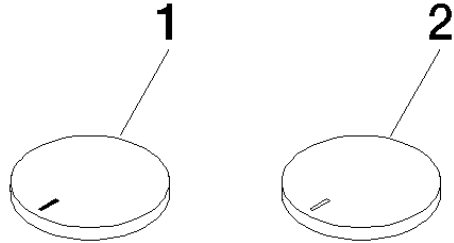

# CYO Wall-mounted basin mixer without pop-up waste - Brushed Dark Platinum

---

CYO

ST 010 206 2811

ST 010 206 2811

Parts for other finishes can be found here: [Chrome](#)

Spare parts list

No.	Item Number	Name	Quantity used	Delivery time
1	11 183 811-99	CYO Handle insert hot - Brushed Dark Platinum	1	30
2	11 184 811-99	CYO Handle insert cold - Brushed Dark Platinum	1	30