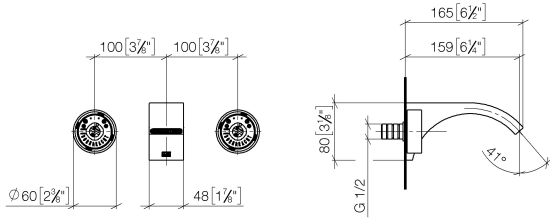

ST 010 206 2811

- 160mm projection
- fixed spout
- rectangular, air-enriched flow
- hole diameter valve 37 mm
- hole diameter spout 37 mm
- handle Ø 60mm
- max. flow 4.5 l/min
- lead-free
- with hot / cold marking
- This product can help a building meet the requirements of Green Building Rating Systems, e.g. LEED®, BREEAM®, DGNB

Required miscellaneous

- Concealed wall-mounted mixer centred spout -** 35 700 970 90
- max. recess depth 145 mm
  - min. recess depth 85 mm

Required miscellaneous

- Concealed wall-mounted mixer variable positioning -** 35 720 970 90
- min. recess depth 85 mm
  - max. recess depth 145 mm

ST 010 206 2811

mm [inches]

**Flow rate chart**

**Certificates**

WRAS\_2111006. IAPMO\_N-4976 (2). IAPMO\_8834 (2). IAPMO\_6397 (2). IAPMO\_4976 (1).

LGA\_38121.

ST 010 206 2811

Spare parts list