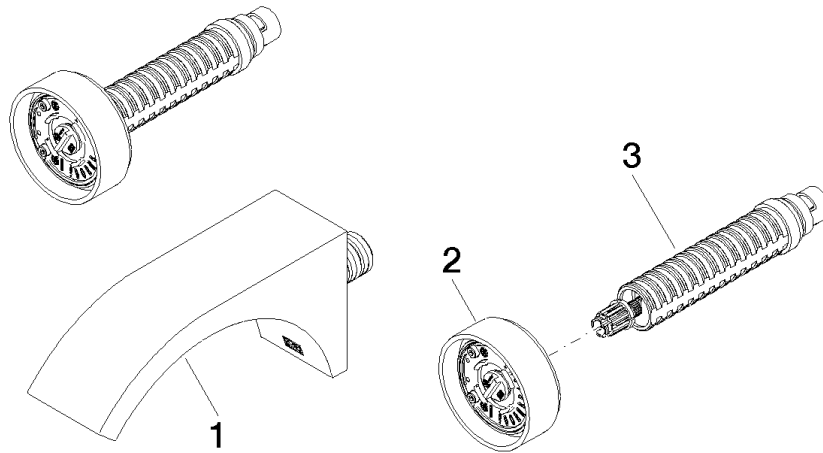

ST 010 206 2811

- 160mm projection
- fixed spout
- rectangular, air-enriched flow
- hole diameter valve 37 mm
- hole diameter spout 37 mm
- handle Ø 60mm
- max. flow 4.5 l/min
- lead-free
- with hot / cold marking
- This product can help a building meet the requirements of Green Building Rating Systems, e.g. LEED®, BREEAM®, DGNB

ST 010 206 2811

mm [inches]

**Flow rate chart**

**Certificates**

WRAS\_2111006. IAPMO\_N-4976 (2). IAPMO\_8834 (2). IAPMO\_6397 (2). IAPMO\_4976 (1).

LGA\_38121.

ST 010 206 2811

Spare parts list

No.	Item Number	Name	Quantity used	Delivery time
1	13 800 811-99	CYO Wall-mounted basin spout without pop-up waste - Brushed Dark Platinum	1	30
2	90 18 40 290 00-99	handle	1	30
3	90 90 03 171 01 90	top	1	2