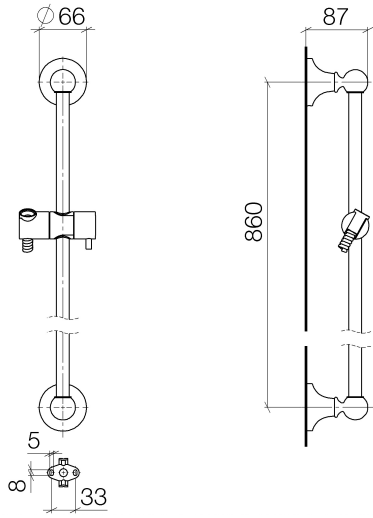

ST 050 200 1360

- slide bar
- Pipe diameter 18 mm
- rosette Ø 60 mm
- gauge 850 mm
- metal shower hose 1750mm with integrated anti-twist protection
- shower hose connector 1/2"
- COMPACT RAIN, max. flow rate 9 l/min (at 3 bar)
- spray head Ø 64mm
- This product can help a building meet the requirements of Green Building Rating Systems, e.g. LEED®, BREEAM®, DGNB

ST 050 200 1360

- slide bar
- Pipe diameter 18 mm
- rosette Ø 60 mm
- gauge 850 mm
- metal shower hose 1750mm with integrated anti-twist protection
- shower hose connector 1/2"
- WRAS 2009048

This article does not include a hand shower!

- | | |
|-------------------------------|---------------|
| Concealed wall elbow - | 35 085 970 90 |
| •max. recess depth 163 mm | |
| •min. recess depth 90 mm | |

Recommended miscellaneous

- | | |
|------------------------------------|---------------|
| MADISON Wall elbow - Chrome | 28 450 410-00 |
|------------------------------------|---------------|

MADISON

ST 050 200 1360

ST 050 200 1360

Certificates

WRAS_2009048. IAPMO_4976 (4).

ST 050 200 1360

Spare parts list

No.	Item Number	Name	Quantity used	Delivery time
1	90 17 20 708 00 90	fixing set	2	2
2	09 30 30 048 90	screw	2	2
3	09 17 20 016-00	holder	2	10
4	09 31 11 144 90	pin	2	2
5	09 31 11 002 90	pin	2	2
6	09 21 40 020-00	connection	2	60
7	09 18 40 009 90	sleeve	2	2
8	08 28 22 596-00	pipe	1	10
9	12 580 970-00	Slide unit - Chrome	1	10
10	28 204 970-00	Metal shower hose 1/2" x 1/2" x 1750 mm - Chrome	1	2