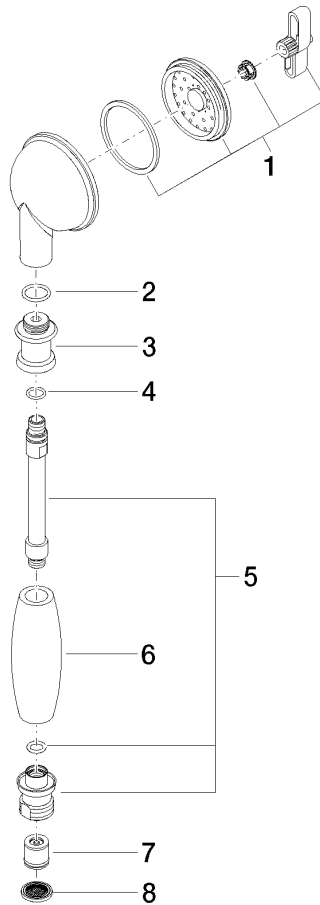

ST 050 200 1360

Spare parts list

No.	Item Number	Name	Quantity used	Delivery time
1	90 12 01 010 00 90	set	1	2
2	09 14 10 069 90	seal	1	2
3	09 24 04 059 20-00	nipple	1	10
4	09 14 10 042 90	seal	1	2
5	90 28 22 033 00-00	insert	1	10
6	11 167 820 60	handle	1	2
7	09 23 01 077 90	flow reducer	1	2
8	09 23 01 039 90	sieve	1	2