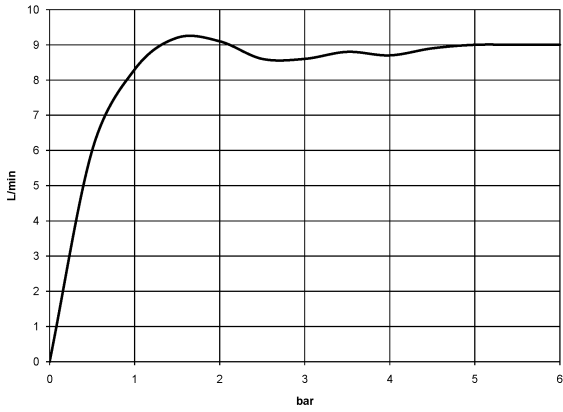

Flow rate chart

Certificates

LGA_8492.

WRAS_240502026.