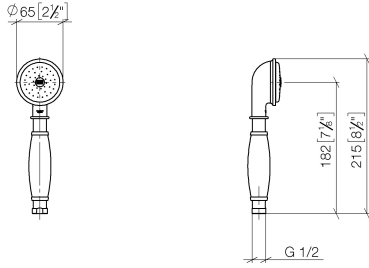

ST 050 200 1360

mm [inches]