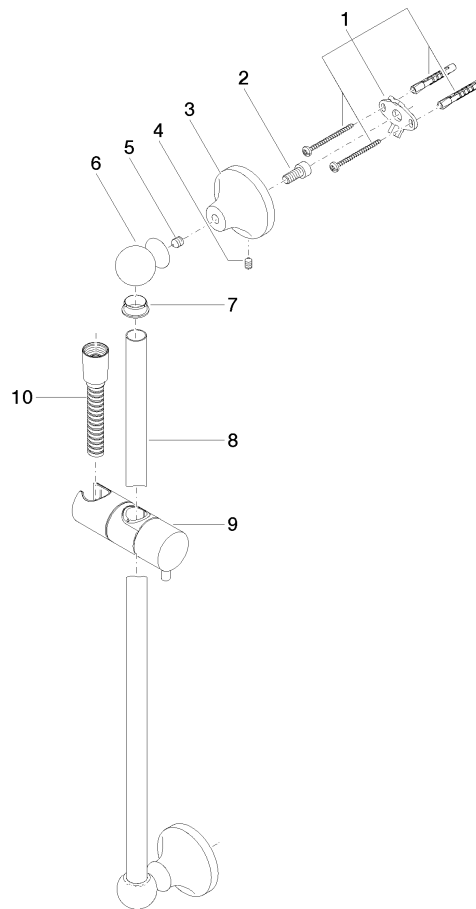

ST 050 200 1360

- slide bar
- Pipe diameter 18 mm
- rosette Ø 60 mm
- gauge 850 mm
- metal shower hose 1750mm with integrated anti-twist protection
- shower hose connector 1/2"
- COMPACT RAIN, max. flow rate 9 l/min (at 3 bar)
- spray head Ø 64mm
- This product can help a building meet the requirements of Green Building Rating Systems, e.g. LEED®, BREEAM®, DGNB

ST 050 200 1360

- slide bar
- Pipe diameter 18 mm
- rosette Ø 60 mm
- gauge 850 mm
- metal shower hose 1750mm with integrated anti-twist protection
- shower hose connector 1/2"
- WRAS 2009048

This article does not include a hand shower!

Required miscellaneous

- | | |
|--|---------------|
| MADISON Hand shower - Chrome | 28 002 978-00 |
| •spray head Ø 95mm | |
| •Hand shower see page {PAGE} | |
| •Three settings: COMPACT RAIN, COMPACT SOFT FLOW, COMPACT AQUAPRESSURE FLOW, max. flow rate l/min (at 3 bar) | |

MADISON

ST 050 200 1360

ST 050 200 1360

Certificates

WRAS_2009048. IAPMO_4976 (4).

ST 050 200 1360

Spare parts list

No.	Item Number	Name	Quantity used	Delivery time
1	90 17 20 708 00 90	fixing set	2	2
2	09 30 30 048 90	screw	2	2
3	09 17 20 016-00	holder	2	10
4	09 31 11 144 90	pin	2	2
5	09 31 11 002 90	pin	2	2
6	09 21 40 020-00	connection	2	60
7	09 18 40 009 90	sleeve	2	2
8	08 28 22 596-00	pipe	1	10
9	12 580 970-00	Slide unit - Chrome	1	10
10	28 204 970-00	Metal shower hose 1/2" x 1/2" x 1750 mm - Chrome	1	2