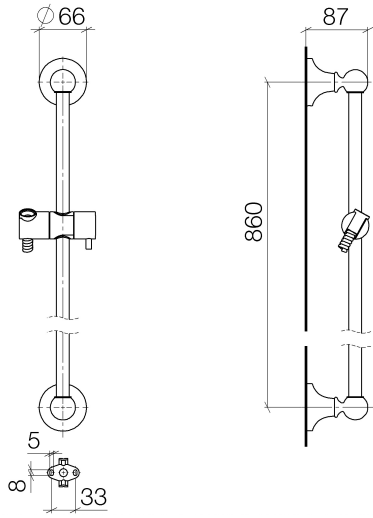

ST 050 200 1360

- slide bar
- Pipe diameter 18 mm
- rosette Ø 60 mm
- gauge 850 mm
- metal shower hose 1750mm with integrated anti-twist protection
- shower hose connector 1/2"
- COMPACT RAIN, max. flow rate 9 l/min (at 3 bar)
- spray head Ø 64mm
- This product can help a building meet the requirements of Green Building Rating Systems, e.g. LEED®, BREEAM®, DGNB

ST 050 200 1360

- slide bar
- Pipe diameter 18 mm
- rosette Ø 60 mm
- gauge 850 mm
- metal shower hose 1750mm with integrated anti-twist protection
- shower hose connector 1/2"

This article does not include a hand shower!

Required miscellaneous

	MADISON Hand shower - Platinum •spray head Ø 95mm •Hand shower see page {PAGE} •Three settings: COMPACT RAIN, COMPACT SOFT FLOW, COMPACT AQUAPRESSURE FLOW, max. flow rate l/min (at 3 bar)	28 002 978-08
---	---	---------------

ST 050 200 1360

Certificates

WRAS_2009048. IAPMO_4976 (4).

ST 050 200 1360

Spare parts list

No.	Item Number	Name	Quantity used	Delivery time
1	90 17 20 708 00 90	fixing set	2	2
2	09 30 30 048 90	screw	2	2
3	09 17 20 016-08	holder	2	40
4	09 31 11 144 90	pin	2	2
5	09 31 11 002 90	pin	2	2
6	09 21 40 020-08	connection	2	60
7	09 18 40 009 90	sleeve	2	2
8	08 28 22 596-08	pipe	1	40
9	12 580 970-08	Slide unit - Platinum	1	40
10	28 204 970-08	Metal shower hose 1/2" x 1/2" x 1750 mm - Platinum	1	40