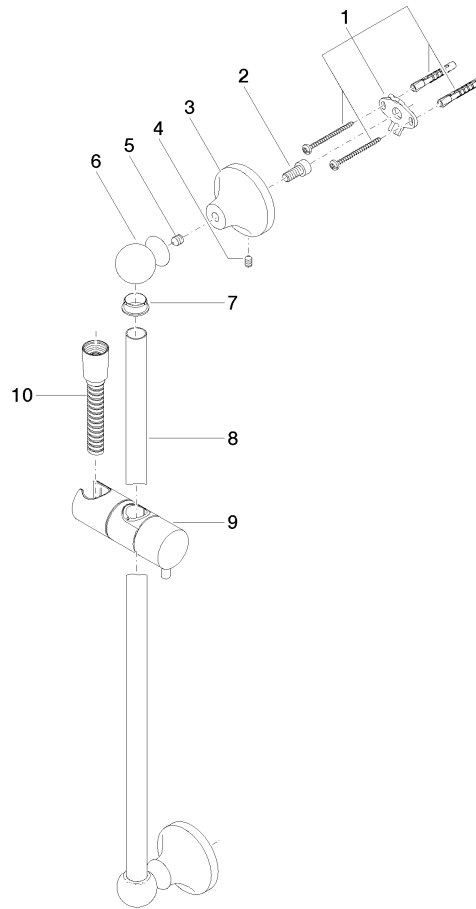

ST 050 200 1360

- slide bar
- Pipe diameter 18 mm
- rosette Ø 60 mm
- gauge 850 mm
- metal shower hose 1750mm with integrated anti-twist protection
- shower hose connector 1/2"
- COMPACT RAIN, max. flow rate 9 l/min (at 3 bar)
- spray head Ø 64mm
- This product can help a building meet the requirements of Green Building Rating Systems, e.g. LEED®, BREEAM®, DGNB

ST 050 200 1360

- slide bar
- Pipe diameter 18 mm
- rosette Ø 60 mm
- gauge 850 mm
- metal shower hose 1750mm with integrated anti-twist protection
- shower hose connector 1/2"

This article does not include a hand shower!

Required miscellaneous

	MADISON Hand shower - Platinum •spray head Ø 95mm •Hand shower see page {PAGE} •Three settings: COMPACT RAIN, COMPACT SOFT FLOW, COMPACT AQUAPRESSURE FLOW, max. flow rate l/min (at 3 bar)	28 002 978-08
---	---	---------------

ST 050 200 1360

Certificates

WRAS_2009048. IAPMO_4976 (4).

ST 050 200 1360

Spare parts list

No.	Item Number	Name	Quantity used	Delivery time
1	90 17 20 708 00 90	fixing set	2	2
2	09 30 30 048 90	screw	2	2
3	09 17 20 016-08	holder	2	40
4	09 31 11 144 90	pin	2	2
5	09 31 11 002 90	pin	2	2
6	09 21 40 020-08	connection	2	60
7	09 18 40 009 90	sleeve	2	2
8	08 28 22 596-08	pipe	1	40
9	12 580 970-08	Slide unit - Platinum	1	40
10	28 204 970-08	Metal shower hose 1/2" x 1/2" x 1750 mm - Platinum	1	40