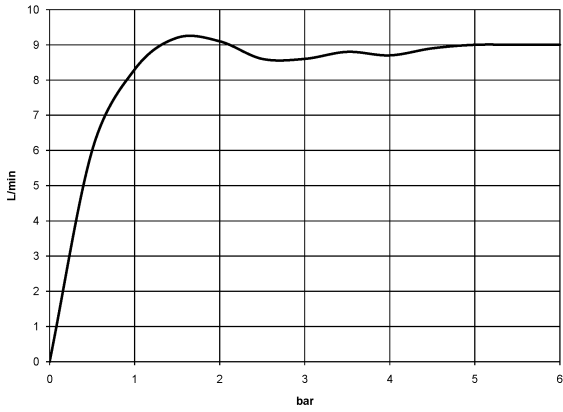

Flow rate chart

Certificates

WRAS_1809019. LGA_8492.