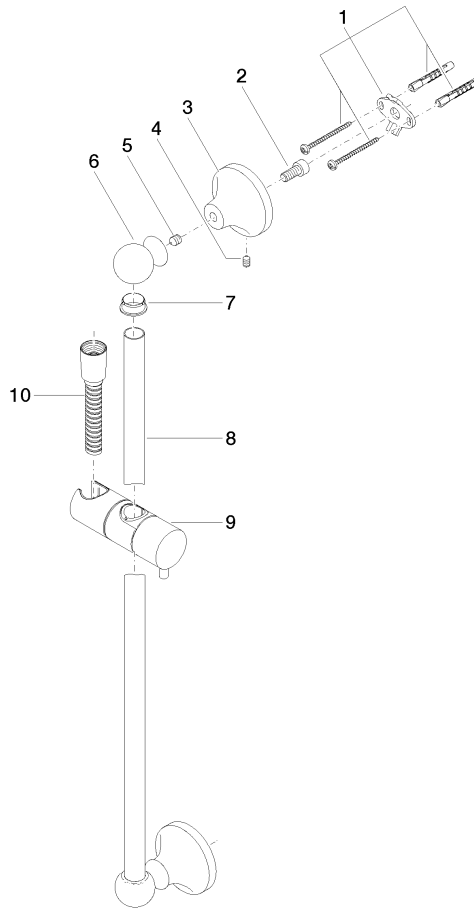

ST 050 200 1360

- slide bar
- Pipe diameter 18 mm
- rosette Ø 60 mm
- gauge 850 mm
- metal shower hose 1750mm with integrated anti-twist protection
- shower hose connector 1/2"

This article does not include a hand shower!

	<b>Concealed wall elbow -</b> •max. recess depth 163 mm •min. recess depth 90 mm	35 085 970 90
--	--	---------------

**Required miscellaneous**

	<b>MADISON Hand shower - Durabronss (23kt Gold)</b> •spray head Ø 95mm •Hand shower see page {PAGE} •Three settings: COMPACT RAIN, COMPACT SOFT FLOW, COMPACT AQUAPRESSURE FLOW, max. flow rate l/min (at 3 bar)	28 002 978-09
--	---	---------------

**Required miscellaneous**

	<b>MADISON Hand shower FlowReduce - Durabronss (23kt Gold)</b> •spray head Ø 95mm •Hand shower see page {PAGE} •Three settings: COMPACT RAIN, COMPACT SOFT FLOW, COMPACT AQUAPRESSURE FLOW, max. flow rate l/min (at 3 bar)	28 002 978-09 0010
--	--	--------------------

**Spare parts list**

No.	Item Number	Name	Quantity used	Delivery time
1	90 17 20 708 00 90	fixing set	2	2
2	09 30 30 048 90	screw	2	2
3	09 17 20 016-09	holder	2	40
4	09 31 11 144 90	pin	2	2
5	09 31 11 002 90	pin	2	2
6	09 21 40 020-09	connection	2	60
7	09 18 40 009 90	sleeve	2	2
8	08 28 22 596-09	pipe	1	60
9	12 580 970-09	slider	1	40
10	28 204 970-09	Metal shower hose 1/2" x 1/2" x 1750 mm - Durabronss (23kt Gold)	1	40