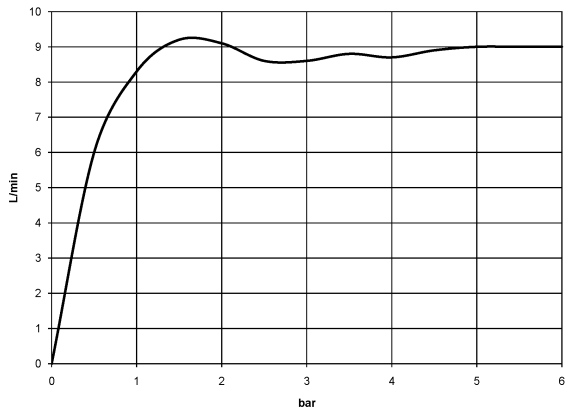

Flow rate chart

Certificates

WRAS_1809019. LGA_8492.