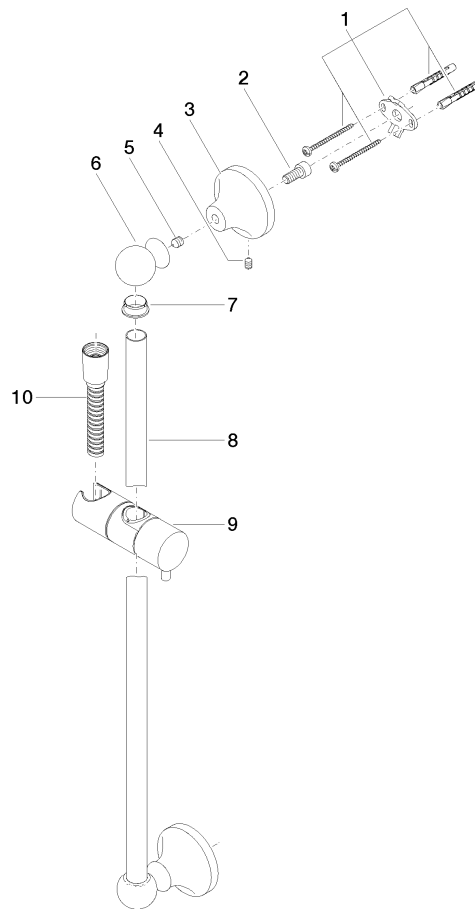

ST 050 200 1360

- slide bar
- Pipe diameter 18 mm
- rosette Ø 60 mm
- gauge 850 mm
- metal shower hose 1750mm with integrated anti-twist protection
- shower hose connector 1/2"

This article does not include a hand shower!

Required miscellaneous

MADISON Hand shower - Brushed Dark Platinum 28 002 978-99
 •spray head Ø 95mm
 •Hand shower see page {PAGE}
 •Three settings: COMPACT RAIN, COMPACT SOFT FLOW, COMPACT AQUAPRESSURE FLOW, max. flow rate l/min (at 3 bar)

Required miscellaneous

MADISON Hand shower FlowReduce - Brushed Dark Platinum 28 002 978-99 0010
 •spray head Ø 95mm
 •Hand shower see page {PAGE}
 •Three settings: COMPACT RAIN, COMPACT SOFT FLOW, COMPACT AQUAPRESSURE FLOW, max. flow rate l/min (at 3 bar)

ST 050 200 1360

Certificates

WRAS_2009048. IAPMO_4976 (2).

ST 050 200 1360

Spare parts list

No.	Item Number	Name	Quantity used	Delivery time
1	90 17 20 708 00 90	fixing set	2	2
2	09 30 30 048 90	screw	2	2
3	09 17 20 016-99	holder	2	30
4	09 31 11 144 90	pin	2	2
5	09 31 11 002 90	pin	2	2
6	09 21 40 020-99	connection	2	30
7	09 18 40 009 90	sleeve	2	2
8	08 28 22 596-99	pipe	1	30
9	12 580 970-99	Slide unit - Brushed Dark Platinum	1	30
10	28 204 970-99	Metal shower hose 1/2" x 1/2" x 1750 mm - Brushed Dark Platinum	1	2