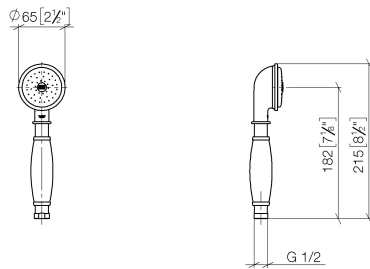

ST 050 200 1360

mm [inches]