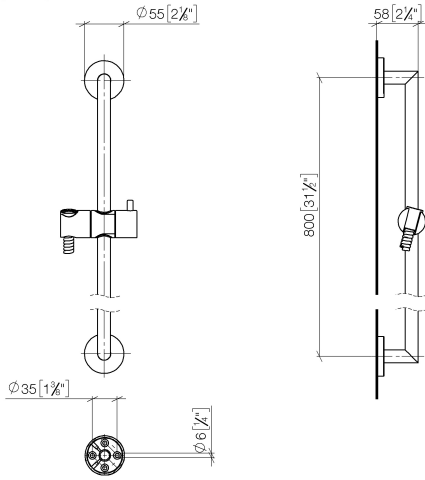

ST 050 201 5660

mm [inches]

Certificates

WRAS_2009048. ACS_20 ACC LY 738. IAPMO_4976 (4).