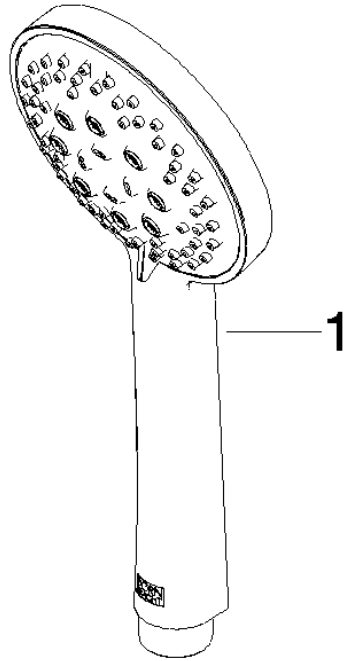

ST 050 201 5660

Fits: TARA, META

- slide bar
- Pipe diameter 18 mm
- rosette Ø 55 mm
- gauge 800 mm
- metal shower hose 1750mm with integrated anti-twist protection
- shower hose connector 3/8"
- Three or five settings: COMPACT RAIN, COMPACT SOFT FLOW, COMPACT AQUAPRESSURE FLOW, max. flow rate 15 l/min (at 3 bar)
- Function from: 7 l/min
- spray head Ø 100mm

No.	Item Number	Name	Quantity used	Delivery time
1	05 17 62 500 00 90	fixing set	2	2
2	90 14 10 032 00 90	seal	2	2
3	08 27 62 500-00	rosette	2	10
4	05 28 22 590 01-00	bar	1	10
5	12 580 970-00	Slide unit - Chrome	1	10
6	28 322 970-00	Metal shower hose 1/2" x 3/8" x 1750 mm - Chrome	1	2

Shower set - Chrome

TARA

ST 050 201 5660

Shower set - Chrome

TARA

ST 050 201 5660

Shower set - Chrome

TARA

ST 050 201 5660

ST 050 201 5660

mm [inches]

Flow rate chart

Certificates

LGA_29984.

DVGW_DW-
6517DN0129.

WRAS_2210003.