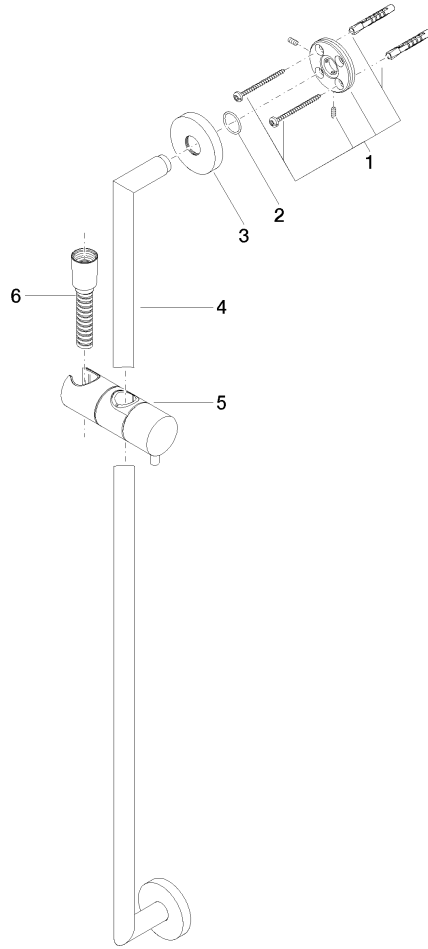

ST 050 201 5660

Fits: TARA, META

- slide bar
- Pipe diameter 18 mm
- rosette Ø 55 mm
- gauge 800 mm
- metal shower hose 1750mm with integrated anti-twist protection
- shower hose connector 3/8"
- Three or five settings: COMPACT RAIN, COMPACT SOFT FLOW, COMPACT AQUAPRESSURE FLOW, max. flow rate 15 l/min (at 3 bar)
- Function from: 7 l/min
- spray head Ø 100mm

Fits: TARA, META

- slide bar
- Pipe diameter 18 mm
- rosette Ø 55 mm
- gauge 800 mm
- metal shower hose 1750mm with integrated anti-twist protection
- shower hose connector 3/8"

This article does not include a hand shower!

ST 050 201 5660

Spare parts list

No.	Item Number	Name	Quantity used	Delivery time
1	05 17 62 500 00 90	fixing set	2	2
2	90 14 10 032 00 90	seal	2	2
3	08 27 62 500-33	rosette	2	30
4	05 28 22 590 01-33	bar	1	30
5	12 580 970-33	Slide unit - Matte Black	1	10
6	28 322 970-33	Metal shower hose 1/2" x 3/8" x 1750 mm - Matte Black	1	2