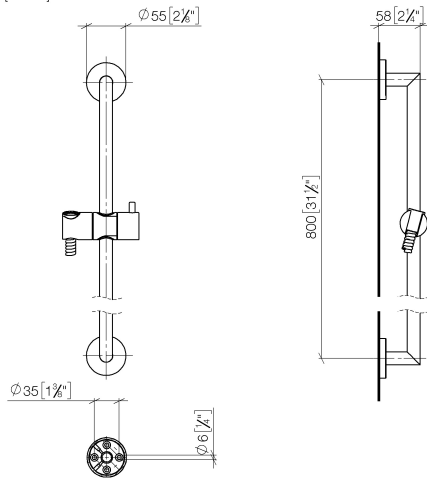

ST 050 201 5660

mm [inches]

Certificates

WRAS_2009048. ACS_20 ACC LY 738. IAPMO_4976 (4).