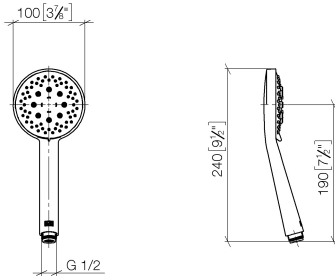

ST 050 201 5660

Fits: TARA, META

- slide bar
- Pipe diameter 18 mm
- rosette Ø 55 mm
- gauge 800 mm
- metal shower hose 1750mm with integrated anti-twist protection
- shower hose connector 3/8"
- Three or five settings: COMPACT RAIN, COMPACT SOFT FLOW, COMPACT AQUAPRESSURE FLOW, max. flow rate 15 l/min (at 3 bar)
- Function from: 7 l/min
- spray head Ø 100mm

Fits: TARA, META

- slide bar
- Pipe diameter 18 mm
- rosette Ø 55 mm
- gauge 800 mm
- metal shower hose 1750mm with integrated anti-twist protection
- shower hose connector 3/8"

This article does not include a hand shower!

Shower set - Matte Black

TARA

ST 050 201 5660

Shower set - Matte Black

TARA

ST 050 201 5660

Shower set - Matte Black

TARA

ST 050 201 5660

ST 050 201 5660

mm [inches]

Flow rate chart

Certificates

LGA_29984.

DVGW_DW-
6517DN0129.

WRAS_2210003.