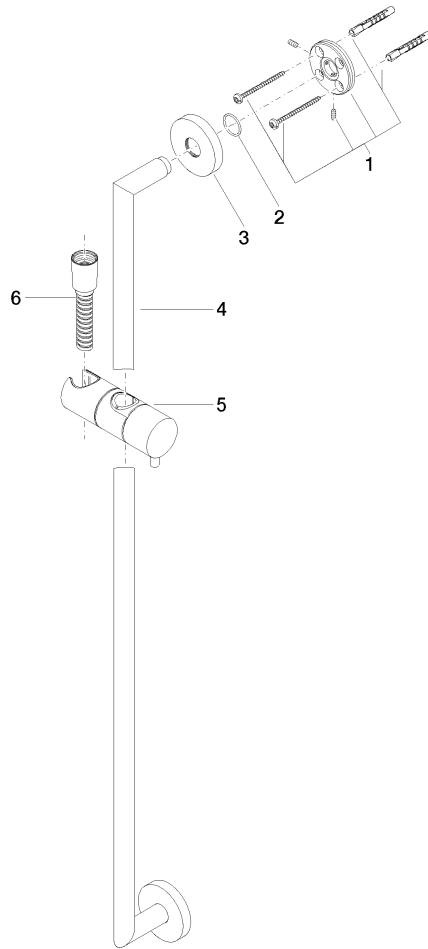

Shower set - Brushed Chrome

TARA

ST 050 201 5660

Fits: TARA, META

- slide bar
- Pipe diameter 18 mm
- rosette Ø 55 mm
- gauge 800 mm
- metal shower hose 1750mm with integrated anti-twist protection
- shower hose connector 3/8"
- Three or five settings: COMPACT RAIN, COMPACT SOFT FLOW, COMPACT AQUAPRESSURE FLOW, max. flow rate 15 l/min (at 3 bar)
- Function from: 7 l/min
- spray head Ø 100mm

Fits: TARA, META

- slide bar
- Pipe diameter 18 mm
- rosette Ø 55 mm
- gauge 800 mm
- metal shower hose 1750mm with integrated anti-twist protection
- shower hose connector 3/8"
- WRAS 2009048

This article does not include a hand shower!

ST 050 201 5660

mm [inches]

Certificates

WRAS_2009048. ACS_20 ACC LY 738. IAPMO_4976 (2).

ST 050 201 5660

Parts for other finishes can be found here: [Chrome](#)

Spare parts list

No.	Item Number	Name	Quantity used	Delivery time
1	05 17 62 500 00 90	fixing set	2	2
2	90 14 10 032 00 90	seal	2	2
3	08 27 62 500-93	rosette	2	20
4	05 28 22 590 01-93	bar	1	20
5	12 580 970-93	Slide unit - Brushed Chrome	1	20
6	28 322 970-93	Metal shower hose 1/2" x 3/8" x 1750 mm - Brushed Chrome	1	20

ST 050 201 5660

- Three or five settings: COMPACT RAIN, COMPACT SOFT FLOW, COMPACT AQUAPRESSURE FLOW, max. flow rate 15 l/min (at 3 bar)
- with anti-scale system
- spray head Ø 100mm
- 1/2" connection
- WRAS 2210003
- Function from: 7 l/min