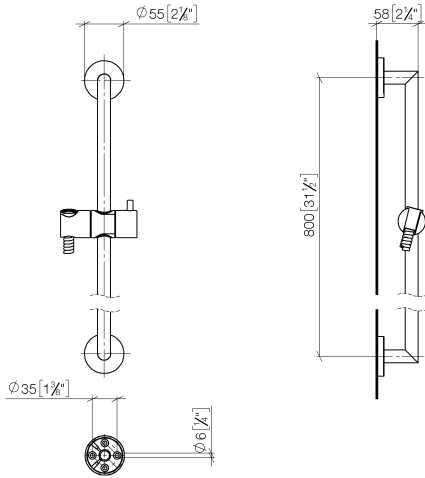

Shower set - Brushed Chrome

TARA

ST 050 201 5660

Fits: TARA, META

- slide bar
- Pipe diameter 18 mm
- rosette Ø 55 mm
- gauge 800 mm
- metal shower hose 1750mm with integrated anti-twist protection
- shower hose connector 3/8"
- Three or five settings: COMPACT RAIN, COMPACT SOFT FLOW, COMPACT AQUAPRESSURE FLOW, max. flow rate 15 l/min (at 3 bar)
- Function from: 7 l/min
- spray head Ø 100mm

Fits: TARA, META

- slide bar
- Pipe diameter 18 mm
- rosette Ø 55 mm
- gauge 800 mm
- metal shower hose 1750mm with integrated anti-twist protection
- shower hose connector 3/8"
- WRAS 2009048

This article does not include a hand shower!

ST 050 201 5660

mm [inches]

Certificates

WRAS_2009048. ACS_20 ACC LY 738. IAPMO_4976 (2).

ST 050 201 5660

Parts for other finishes can be found here: [Chrome](#)

Spare parts list

No.	Item Number	Name	Quantity used	Delivery time
1	05 17 62 500 00 90	fixing set	2	2
2	90 14 10 032 00 90	seal	2	2
3	08 27 62 500-93	rosette	2	20
4	05 28 22 590 01-93	bar	1	20
5	12 580 970-93	Slide unit - Brushed Chrome	1	20
6	28 322 970-93	Metal shower hose 1/2" x 3/8" x 1750 mm - Brushed Chrome	1	20

ST 050 201 5660

- Three or five settings: COMPACT RAIN, COMPACT SOFT FLOW, COMPACT AQUAPRESSURE FLOW, max. flow rate 15 l/min (at 3 bar)
- with anti-scale system
- spray head Ø 100mm
- 1/2" connection
- WRAS 2210003
- Function from: 7 l/min