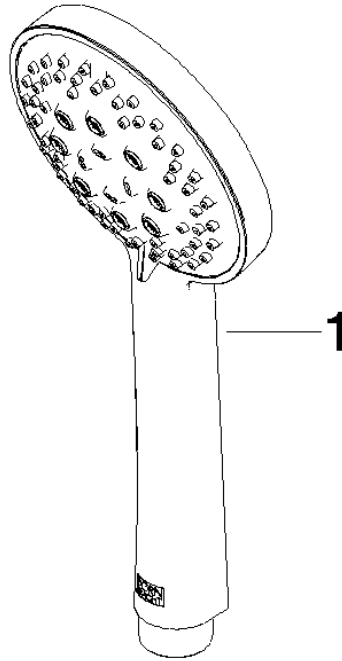

ST 050 201 5660

Parts for other
finishes can be found
here: [Chrome](#)

Spare parts list

No.	Item Number	Name	Quantity used	Delivery time
1	09 23 01 039 90	sieve	1	2