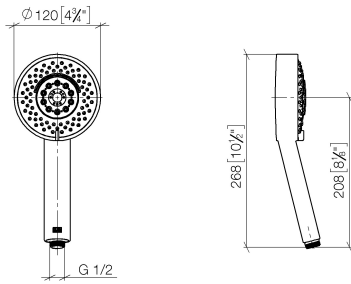

ST 050 202 2809

- slide bar
- Pipe diameter 18 mm
- rosette Ø 60 mm
- gauge 800 mm
- metal shower hose 1700mm with integrated anti-twist protection
- shower hose connector 3/8"
- Four settings: COMPACT RAIN, COMPACT SOFT FLOW, COMPACT AQUAPRESSURE FLOW, COMPACT CASCADE, max. flow rate 15 l/min (at 3 bar)
- spray head Ø 120mm

## VAIA Shower set - Chrome

VAIA

ST 050 202 2809

---

ST 050 202 2809

- slide bar
- rosette Ø 60 mm
- gauge 800 mm
- metal shower hose 1700mm with integrated anti-twist protection
- shower hose connector 3/8"
- Pipe diameter 18 mm
- WRAS 2009048

ST 050 202 2809

mm [inches]

Certificates

WRAS\_2009048. ACS\_20 ACC LY 738. IAPMO\_4976 (1).

ST 050 202 2809

Spare parts list

No.	Item Number	Name	Quantity used	Delivery time
1	05 30 31 025 00 90	fixing set	2	2
2	90 17 20 759 00 90	disc	2	2
3	12 580 970-00	Slide unit - Chrome	1	10
4	28 322 970-00	Metal shower hose 1/2" x 3/8" x 1750 mm - Chrome	1	2

## VAIA Shower set - Chrome

---

VAIA

ST 050 202 2809

ST 050 202 2809

mm [inches]

Flow rate chart

Certificates