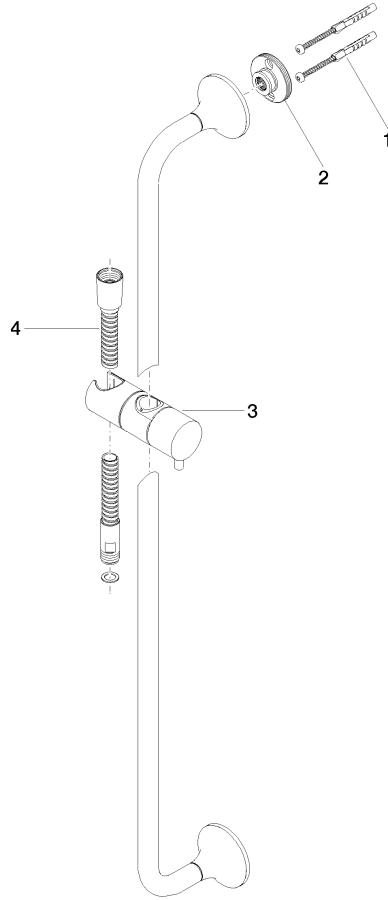

ST 050 202 2809

- slide bar
- Pipe diameter 18 mm
- rosette Ø 60 mm
- gauge 800 mm
- metal shower hose 1700mm with integrated anti-twist protection
- shower hose connector 3/8"
- Four settings: COMPACT RAIN, COMPACT SOFT FLOW, COMPACT AQUAPRESSURE FLOW, COMPACT CASCADE, max. flow rate 15 l/min (at 3 bar)
- spray head Ø 120mm

## VAIA Shower set - Chrome

VAIA

ST 050 202 2809

---

ST 050 202 2809

- slide bar
- rosette Ø 60 mm
- gauge 800 mm
- metal shower hose 1700mm with integrated anti-twist protection
- shower hose connector 3/8"
- Pipe diameter 18 mm
- WRAS 2009048

ST 050 202 2809

mm [inches]

Certificates

WRAS\_2009048. ACS\_20 ACC LY 738. IAPMO\_4976 (1).

ST 050 202 2809

Spare parts list

No.	Item Number	Name	Quantity used	Delivery time
1	05 30 31 025 00 90	fixing set	2	2
2	90 17 20 759 00 90	disc	2	2
3	12 580 970-00	Slide unit - Chrome	1	10
4	28 322 970-00	Metal shower hose 1/2" x 3/8" x 1750 mm - Chrome	1	2

ST 050 202 2809

- Four settings: COMPACT RAIN, COMPACT SOFT FLOW, COMPACT AQUAPRESSURE FLOW, COMPACT CASCADE, max. flow rate 15 l/min (at 3 bar)
- with anti-scale system
- spray head Ø 120mm
- 1/2" connection