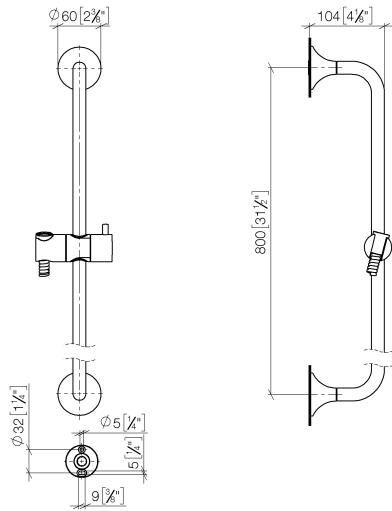

ST 050 202 2809

- slide bar
- Pipe diameter 18 mm
- rosette Ø 60 mm
- gauge 800 mm
- metal shower hose 1700mm with integrated anti-twist protection
- shower hose connector 3/8"
- Four settings: COMPACT RAIN, COMPACT SOFT FLOW, COMPACT AQUAPRESSURE FLOW, COMPACT CASCADE, max. flow rate 15 l/min (at 3 bar)
- spray head Ø 120mm

## VAIA Shower set - Chrome

VAIA

ST 050 202 2809

---

ST 050 202 2809

- slide bar
- rosette Ø 60 mm
- gauge 800 mm
- metal shower hose 1700mm with integrated anti-twist protection
- shower hose connector 3/8"
- Pipe diameter 18 mm
- WRAS 2009048

ST 050 202 2809

mm [inches]

Certificates

WRAS\_2009048. ACS\_20 ACC LY 738. IAPMO\_4976 (1).

ST 050 202 2809

Spare parts list

No.	Item Number	Name	Quantity used	Delivery time
1	05 30 31 025 00 90	fixing set	2	2
2	90 17 20 759 00 90	disc	2	2
3	12 580 970-00	Slide unit - Chrome	1	10
4	28 322 970-00	Metal shower hose 1/2" x 3/8" x 1750 mm - Chrome	1	2

ST 050 202 2809

- Four settings: COMPACT RAIN, COMPACT SOFT FLOW, COMPACT AQUAPRESSURE FLOW, COMPACT CASCADE, max. flow rate 15 l/min (at 3 bar)
- with anti-scale system
- spray head Ø 120mm
- 1/2" connection