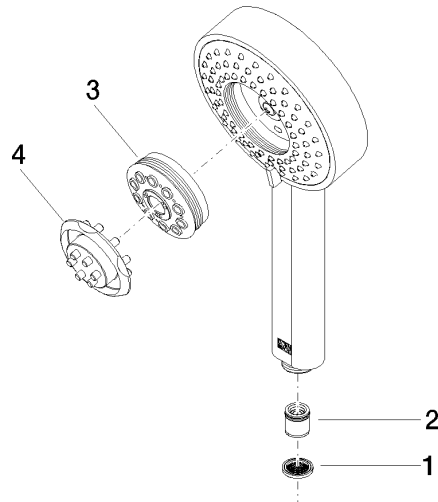

Spare parts list

No.	Item Number	Name	Quantity used	Delivery time
1	09 23 01 039 90	sieve	1	2
2	09 23 01 046 90	back-flow preventer	1	2
3	04 12 11 071 00 90	shower	1	2
4	09 30 09 022 90	key	1	2