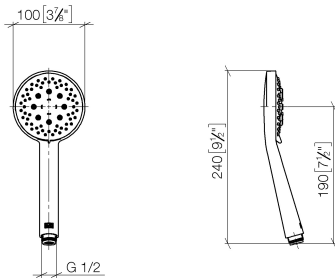

ST 050 203 1892

- slide bar
- Pipe diameter 18 mm
- rosettes Ø 55 mm
- gauge 800 mm
- metal shower hose 1750mm with integrated anti-twist protection
- shower hose connector 3/8"
- Three or five settings: COMPACT RAIN, COMPACT SOFT FLOW, COMPACT AQUAPRESSURE FLOW, max. flow rate 15 l/min (at 3 bar)
- Function from: 7 l/min
- spray head Ø 100mm

- slide bar
- Pipe diameter 18 mm
- rosettes Ø 55 mm
- gauge 800 mm
- metal shower hose 1750mm with integrated anti-twist protection
- shower hose connector 3/8"

This article does not include a hand shower!

TARA Shower set - Dark Chrome

TARA

ST 050 203 1892

ST 050 203 1892

	Light Gold	28 018 979-26
	Brushed Light Gold	28 018 979-27 0010
	Brushed Light Gold	28 018 979-27
	Brushed Durabronze (23kt Gold)	28 018 979-28
	Brushed Durabronze (23kt Gold)	28 018 979-28 0010
	Matte Black	28 018 979-33
	Matte Black	28 018 979-33 0010
	Brushed Bronze	28 018 979-42 0010
	Brushed Bronze	28 018 979-42
	Brushed Champagne (22kt Gold)	28 018 979-46
	Brushed Champagne (22kt Gold)	28 018 979-46 0010
	Champagne (22kt Gold)	28 018 979-47
	Champagne (22kt Gold)	28 018 979-47 0010
	Brushed Chrome	28 018 979-93
	Brushed Chrome	28 018 979-93 0010
	Brushed Dark Platinum	28 018 979-99
	Brushed Dark Platinum	28 018 979-99 0010

TARA Shower set - Dark Chrome

TARA

ST 050 203 1892

ST 050 203 1892

mm [inches]

Flow rate chart

Certificates

LGA_29984.