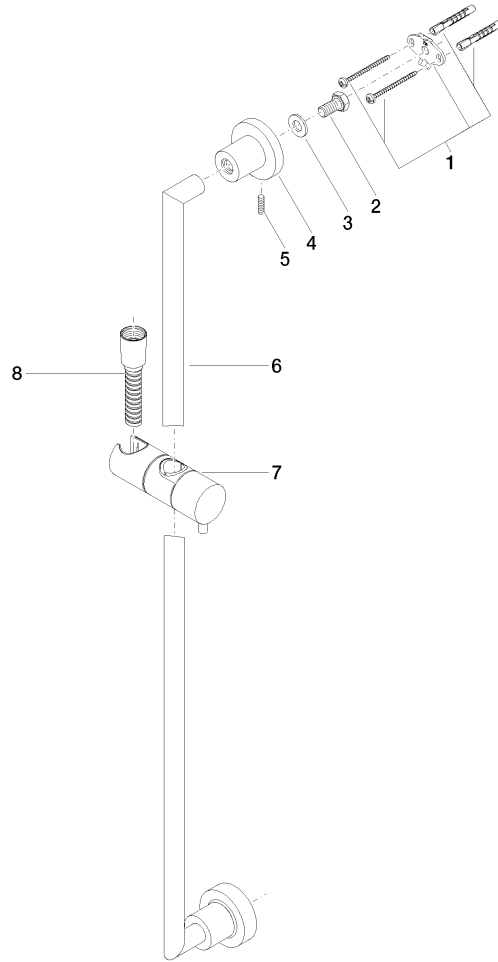

ST 050 203 1892

- slide bar
- Pipe diameter 18 mm
- rosettes Ø 55 mm
- gauge 800 mm
- metal shower hose 1750mm with integrated anti-twist protection
- shower hose connector 3/8"
- Three or five settings: COMPACT RAIN, COMPACT SOFT FLOW, COMPACT AQUAPRESSURE FLOW, max. flow rate 15 l/min (at 3 bar)
- Function from: 7 l/min
- spray head Ø 100mm

Individual components of this set

You need the following components for this set

1x 26 413 892-19

1x 28 018 979-19

TARA Shower set - Dark Chrome

TARA

ST 050 203 1892

ST 050 203 1892

- slide bar
- Pipe diameter 18 mm
- rosettes Ø 55 mm
- gauge 800 mm
- metal shower hose 1750mm with integrated anti-twist protection
- shower hose connector 3/8"

This article does not include a hand shower!

ST 050 203 1892

mm [inches]

ST 050 203 1892

Parts for other finishes can be found here: [Chrome](#)

- Three or five settings: COMPACT RAIN, COMPACT SOFT FLOW, COMPACT AQUAPRESSURE FLOW, max. flow rate 15 l/min (at 3 bar)
- with anti-scale system
- spray head Ø 100mm
- 1/2" connection
- WRAS 1704043
- Function from: 7 l/min