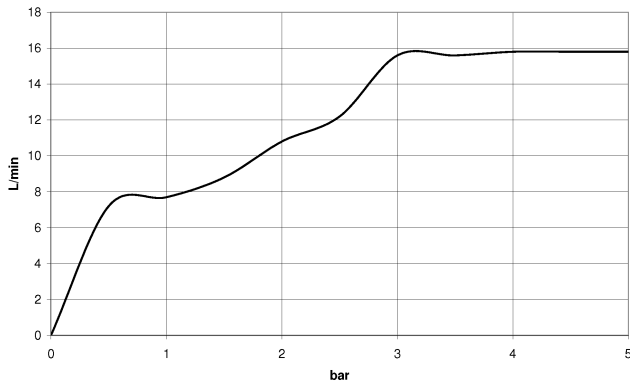

TARA Shower set - Dark Chrome

TARA

ST 050 203 1892

ST 050 203 1892

mm [inches]

Flow rate chart

Certificates

LGA_29984.