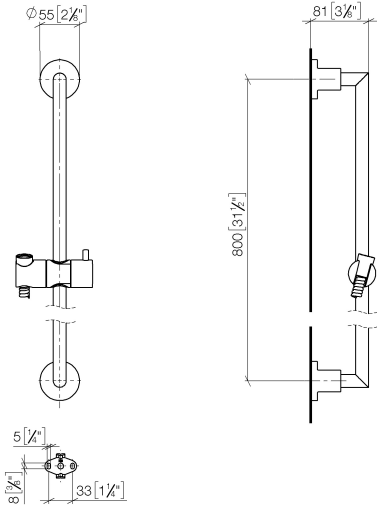

ST 050 203 1892

- slide bar
- Pipe diameter 18 mm
- rosettes Ø 55 mm
- gauge 800 mm
- metal shower hose 1750mm with integrated anti-twist protection
- shower hose connector 3/8"
- Three or five settings: COMPACT RAIN, COMPACT SOFT FLOW, COMPACT AQUAPRESSURE FLOW, max. flow rate 15 l/min (at 3 bar)
- Function from: 7 l/min
- spray head Ø 100mm

- slide bar
- Pipe diameter 18 mm
- rosettes Ø 55 mm
- gauge 800 mm
- metal shower hose 1750mm with integrated anti-twist protection
- shower hose connector 3/8"

This article does not include a hand shower!

ST 050 203 1892

mm [inches]

ST 050 203 1892

Parts for other finishes can be found here: [Chrome](#)

- Three or five settings: COMPACT RAIN, COMPACT SOFT FLOW, COMPACT AQUAPRESSURE FLOW, max. flow rate 15 l/min (at 3 bar)
- with anti-scale system
- spray head Ø 100mm
- 1/2" connection
- WRAS 1704043
- Function from: 7 l/min

TARA Shower set - Dark Chrome

TARA

ST 050 203 1892

ST 050 203 1892

mm [inches]

Flow rate chart

Certificates

LGA_29984.