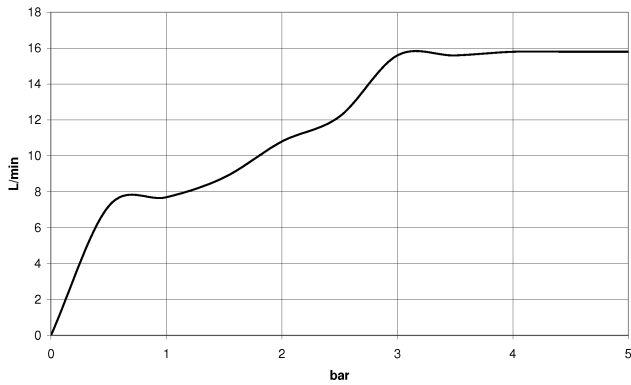

## TARA Shower set - Brushed Durabrass (23kt Gold)

---

TARA

ST 050 203 1892

ST 050 203 1892

mm [inches]

Flow rate chart

Certificates