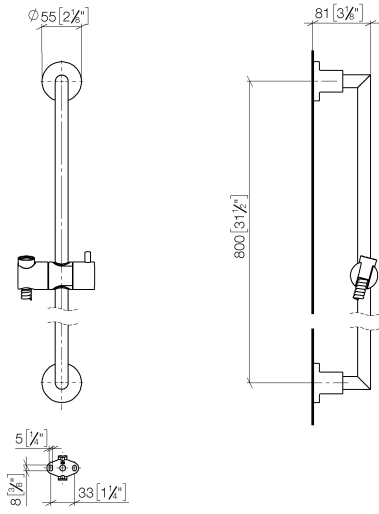

ST 050 203 1892

mm [inches]

Certificates

WRAS_2009048.

ACS_20 ACC LY 738.