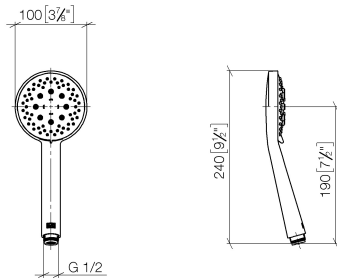

ST 050 203 1892

- slide bar
- Pipe diameter 18 mm
- rosettes Ø 55 mm
- gauge 800 mm
- metal shower hose 1750mm with integrated anti-twist protection
- shower hose connector 3/8"
- Three or five settings: COMPACT RAIN, COMPACT SOFT FLOW, COMPACT AQUAPRESSURE FLOW, max. flow rate 15 l/min (at 3 bar)
- Function from: 7 l/min
- spray head Ø 100mm

## TARA Shower set - Brushed Durabrass (23kt Gold)

---

TARA

ST 050 203 1892

ST 050 203 1892

- slide bar
- Pipe diameter 18 mm
- rosettes Ø 55 mm
- gauge 800 mm
- metal shower hose 1750mm with integrated anti-twist protection
- shower hose connector 3/8"

ST 050 203 1892

**Spare parts list**

No.	Item Number	Name	Quantity used	Delivery time
1	05 17 20 739 00 90	fixing set	2	2
2	09 30 30 071 90	screw	2	2
3	09 30 11 046 90	disc	2	2
4	08 17 89 505-28	holder	2	20
5	04 31 11 113 00 90	pin	2	2
6	05 28 22 590 00-28	bar	1	20
7	12 580 970-28	Slide unit - Brushed Durabronz (23kt Gold)	1	20
8	28 322 970-28	Metal shower hose 1/2" x 3/8" x 1750 mm - Brushed Durabronz (23kt Gold)	1	20

## TARA Shower set - Brushed Durabrass (23kt Gold)

---

TARA

ST 050 203 1892

ST 050 203 1892

mm [inches]

Flow rate chart

Certificates