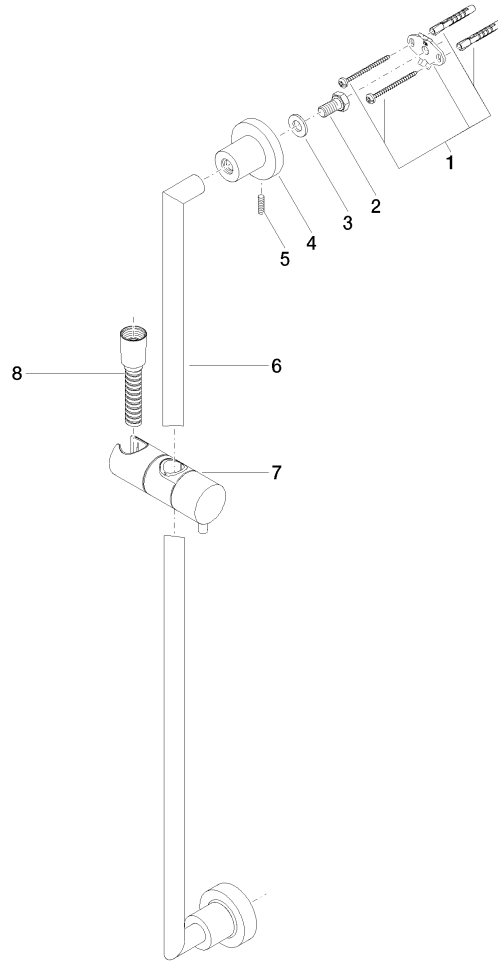

ST 050 203 1892

- slide bar
- Pipe diameter 18 mm
- rosettes Ø 55 mm
- gauge 800 mm
- metal shower hose 1750mm with integrated anti-twist protection
- shower hose connector 3/8"
- Three or five settings: COMPACT RAIN, COMPACT SOFT FLOW, COMPACT AQUAPRESSURE FLOW, max. flow rate 15 l/min (at 3 bar)
- Function from: 7 l/min
- spray head Ø 100mm

## TARA Shower set - Brushed Durabrass (23kt Gold)

---

TARA

ST 050 203 1892

ST 050 203 1892

- slide bar
- Pipe diameter 18 mm
- rosettes Ø 55 mm
- gauge 800 mm
- metal shower hose 1750mm with integrated anti-twist protection
- shower hose connector 3/8"

**Required miscellaneous**

	<b>Hand shower FlowReduce - Brushed Durabron (23kt Gold)</b>	28 018 979-28 0010
--	--	-----------------------

ST 050 203 1892

mm [inches]

Certificates

WRAS\_2009048.

ACS\_20 ACC LY 738.

ST 050 203 1892

**Spare parts list**

No.	Item Number	Name	Quantity used	Delivery time
1	05 17 20 739 00 90	fixing set	2	2
2	09 30 30 071 90	screw	2	2
3	09 30 11 046 90	disc	2	2
4	08 17 89 505-28	holder	2	20
5	04 31 11 113 00 90	pin	2	2
6	05 28 22 590 00-28	bar	1	20
7	12 580 970-28	Slide unit - Brushed Durabronz (23kt Gold)	1	20
8	28 322 970-28	Metal shower hose 1/2" x 3/8" x 1750 mm - Brushed Durabronz (23kt Gold)	1	20