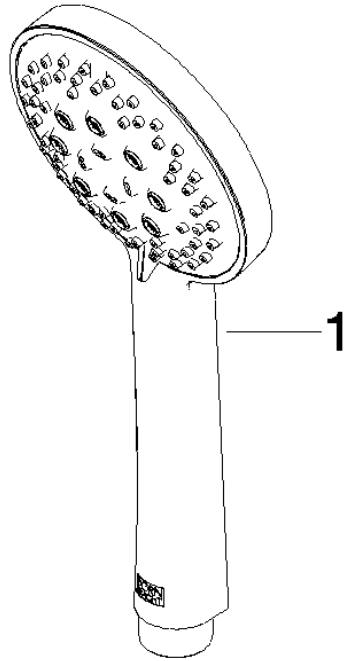

ST 050 203 1892

Parts for other
finishes can be found
here: [Chrome](#)

Spare parts list

No.	Item Number	Name	Quantity used	Delivery time
1	09 23 01 039 90	sieve	1	2