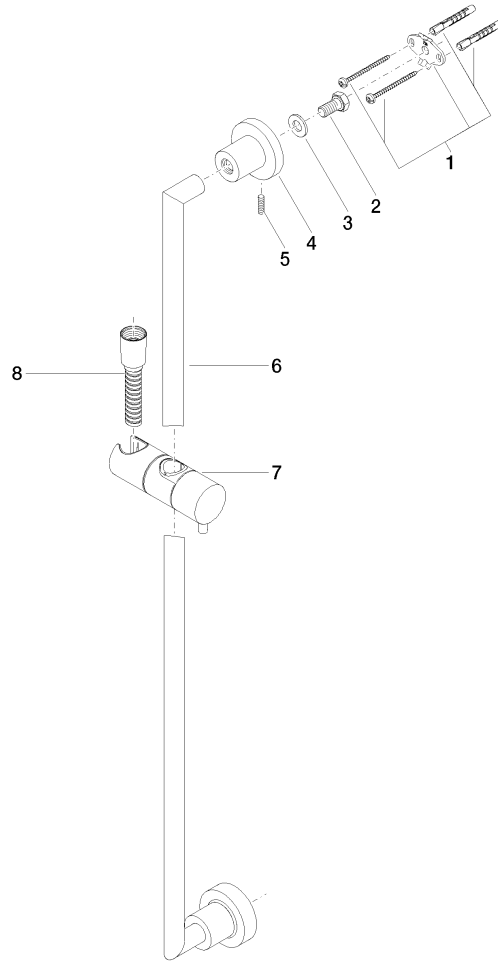

ST 050 203 1892

- slide bar
- Pipe diameter 18 mm
- rosettes Ø 55 mm
- gauge 800 mm
- metal shower hose 1750mm with integrated anti-twist protection
- shower hose connector 3/8"
- Three or five settings: COMPACT RAIN, COMPACT SOFT FLOW, COMPACT AQUAPRESSURE FLOW, max. flow rate 15 l/min (at 3 bar)
- Function from: 7 l/min
- spray head Ø 100mm

- slide bar
- Pipe diameter 18 mm
- rosettes Ø 55 mm
- gauge 800 mm
- metal shower hose 1750mm with integrated anti-twist protection
- shower hose connector 3/8"

This article does not include a hand shower!

ST 050 203 1892

Certificates

WRAS_2009048. ACS_20 ACC LY 738. IAPMO_4976 (2).

ST 050 203 1892

Parts for other finishes can be found here: [Chrome](#)

Spare parts list

No.	Item Number	Name	Quantity used	Delivery time
1	05 17 20 739 00 90	fixing set	2	2
2	09 30 30 071 90	screw	2	2
3	09 30 11 046 90	disc	2	2
4	08 17 89 505-93	holder	2	20
5	04 31 11 113 00 90	pin	2	2
6	05 28 22 590 00-93	bar	1	20
7	12 580 970-93	Slide unit - Brushed Chrome	1	20
8	28 322 970-93	Metal shower hose 1/2" x 3/8" x 1750 mm - Brushed Chrome	1	20

ST 050 203 1892

- Three or five settings: COMPACT RAIN, COMPACT SOFT FLOW, COMPACT AQUAPRESSURE FLOW, max. flow rate 15 l/min (at 3 bar)
- with anti-scale system
- spray head Ø 100mm
- 1/2" connection
- WRAS 1704043
- Function from: 7 l/min