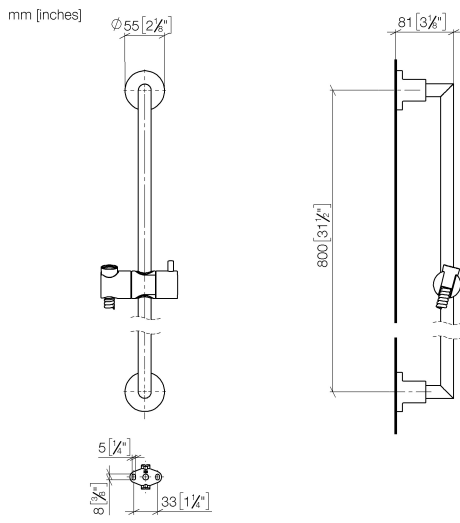

ST 050 203 1892

- slide bar
- Pipe diameter 18 mm
- rosettes Ø 55 mm
- gauge 800 mm
- metal shower hose 1750mm with integrated anti-twist protection
- shower hose connector 3/8"
- Three or five settings: COMPACT RAIN, COMPACT SOFT FLOW, COMPACT AQUAPRESSURE FLOW, max. flow rate 15 l/min (at 3 bar)
- Function from: 7 l/min
- spray head Ø 100mm

Individual components of this set

You need the following components for this set

1x 26 413 892-93

1x 28 018 979-93

TARA Shower set - Brushed Chrome

TARA

ST 050 203 1892

ST 050 203 1892

- slide bar
- Pipe diameter 18 mm
- rosettes Ø 55 mm
- gauge 800 mm
- metal shower hose 1750mm with integrated anti-twist protection
- shower hose connector 3/8"

This article does not include a hand shower!

ST 050 203 1892

Certificates

WRAS_2009048. ACS_20 ACC LY 738. IAPMO_4976 (2).

ST 050 203 1892

Parts for other finishes can be found here: [Chrome](#)

Spare parts list

No.	Item Number	Name	Quantity used	Delivery time
1	05 17 20 739 00 90	fixing set	2	2
2	09 30 30 071 90	screw	2	2
3	09 30 11 046 90	disc	2	2
4	08 17 89 505-93	holder	2	20
5	04 31 11 113 00 90	pin	2	2
6	05 28 22 590 00-93	bar	1	20
7	12 580 970-93	Slide unit - Brushed Chrome	1	20
8	28 322 970-93	Metal shower hose 1/2" x 3/8" x 1750 mm - Brushed Chrome	1	20