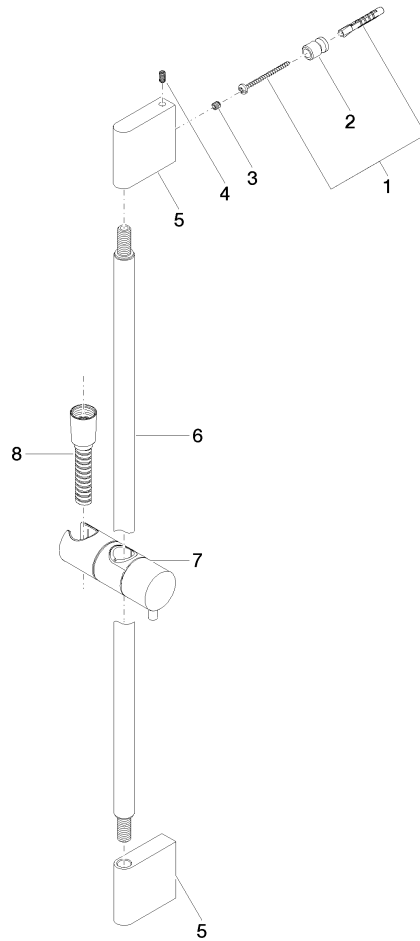

ST 050 203 2979

Fits: IMO, LISSÉ, META

- slide bar
- Pipe diameter 18 mm
- gauge 853 mm
- metal shower hose 1750mm with integrated anti-twist protection
- shower hose connector 3/8"
- Three or five settings: COMPACT RAIN, COMPACT SOFT FLOW, COMPACT AQUAPRESSURE FLOW, max. flow rate 6.8 l/min (at 3 bar)
- Function from: 6 l/min
- spray head Ø 100mm
- This product can help a building meet the requirements of Green Building Rating Systems, e.g. LEED®, BREEAM®, DGNB

ST 050 203 2979

Fits: IMO, LULU, MEM, TARA, CL.1, LISSÉ, VAIA, META, CYO

- slide bar
- Pipe diameter 18 mm
- gauge 853 mm
- metal shower hose 1750mm with integrated anti-twist protection
- shower hose connector 3/8"

ST 050 203 2979

Certificates

WRAS_2009048. ACS_20 ACC LY 738. IAPMO_4976 (1).

ST 050 203 2979

Spare parts list

No.	Item Number	Name	Quantity used	Delivery time
1	05 17 20 726 02 90	fixing set	2	2
2	08 17 20 726 90	holder	2	2
3	09 31 11 049 90	pin	2	2
4	04 31 11 113 00 90	pin	2	2
5	08 17 97 054-06	holder	2	10
6	90 28 22 597 00-06	holder	1	10
7	12 580 970-06	Slide unit - Brushed Platinum	1	10
8	28 322 970-06	Metal shower hose 1/2" x 3/8" x 1750 mm - Brushed Platinum	1	2