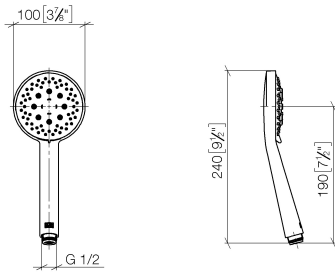

ST 050 203 2979

Fits: IMO, LISSÉ, META

- slide bar
- Pipe diameter 18 mm
- gauge 853 mm
- metal shower hose 1750mm with integrated anti-twist protection
- shower hose connector 3/8"
- Three or five settings: COMPACT RAIN, COMPACT SOFT FLOW, COMPACT AQUAPRESSURE FLOW, max. flow rate 6.8 l/min (at 3 bar)
- Function from: 6 l/min
- spray head Ø 100mm
- This product can help a building meet the requirements of Green Building Rating Systems, e.g. LEED®, BREEAM®, DGNB

Intrinsic protection against back flow.

	Brushed Platinum	28 018 979-06 0010
	Chrome	28 018 979-00
	Chrome	28 018 979-00 0010
	Brushed Platinum	28 018 979-06
	Platinum	28 018 979-08
	Platinum	28 018 979-08 0010
	Dark Brass matt	28 018 979-16 0010
	Dark Bronze matt	28 018 979-17 0010
	Dark Chrome	28 018 979-19
	Dark Chrome	28 018 979-19 0010
	Light Gold	28 018 979-26 0010
	Light Gold	28 018 979-26
	Brushed Light Gold	28 018 979-27 0010
	Brushed Light Gold	28 018 979-27
	Brushed Durabrass (23kt Gold)	28 018 979-28
	Brushed Durabrass (23kt Gold)	28 018 979-28 0010
	Matte Black	28 018 979-33
	Matte Black	28 018 979-33 0010
	Brushed Bronze	28 018 979-42 0010
	Brushed Bronze	28 018 979-42
	Brushed Champagne (22kt Gold)	28 018 979-46
	Brushed Champagne (22kt Gold)	28 018 979-46 0010
	Champagne (22kt Gold)	28 018 979-47
	Champagne (22kt Gold)	28 018 979-47 0010
	Brushed Chrome	28 018 979-93
	Brushed Chrome	28 018 979-93 0010
	Brushed Dark Platinum	28 018 979-99
	Brushed Dark Platinum	28 018 979-99 0010

ST 050 203 2979

ST 050 203 2979

mm [inches]

Flow rate chart

Certificates

LGA_29984.

Spare parts list

No.	Item Number	Name	Quantity used	Delivery time
1	09 23 01 039 90	sieve	1	2