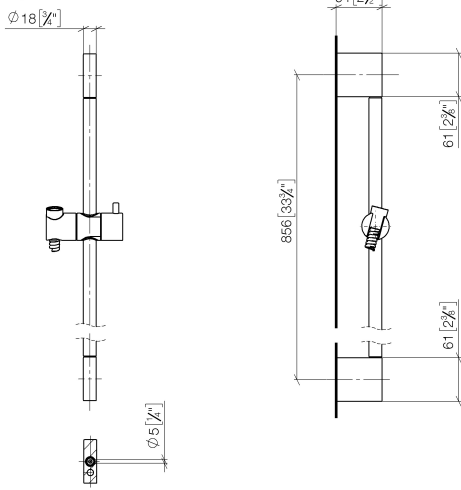

ST 050 203 2979

mm [inches]

Certificates

WRAS_2009048. ACS_20 ACC LY 738. IAPMO_4976 (1).