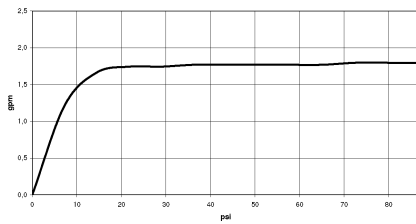

Intrinsic protection against back flow.

	Platinum	28 018 979-08 0010
	Chrome	28 018 979-00
	Chrome	28 018 979-00 0010
	Brushed Platinum	28 018 979-06
	Brushed Platinum	28 018 979-06 0010
	Platinum	28 018 979-08
	Dark Brass matt	28 018 979-16 0010
	Dark Bronze matt	28 018 979-17 0010
	Dark Chrome	28 018 979-19
	Dark Chrome	28 018 979-19 0010
	Light Gold	28 018 979-26 0010
	Light Gold	28 018 979-26
	Brushed Light Gold	28 018 979-27 0010
	Brushed Light Gold	28 018 979-27
	Brushed Durabronze (23kt Gold)	28 018 979-28
	Brushed Durabronze (23kt Gold)	28 018 979-28 0010
	Matte Black	28 018 979-33
	Matte Black	28 018 979-33 0010
	Brushed Bronze	28 018 979-42 0010
	Brushed Bronze	28 018 979-42
	Brushed Champagne (22kt Gold)	28 018 979-46
	Brushed Champagne (22kt Gold)	28 018 979-46 0010
	Champagne (22kt Gold)	28 018 979-47
	Champagne (22kt Gold)	28 018 979-47 0010
	Brushed Chrome	28 018 979-93
	Brushed Chrome	28 018 979-93 0010
	Brushed Dark Platinum	28 018 979-99
	Brushed Dark Platinum	28 018 979-99 0010

ST 050 203 2979

mm [inches]

Flow rate chart

Certificates

LGA\_29984.

Spare parts list

No.	Item Number	Name	Quantity used	Delivery time
1	09 23 01 039 90	sieve	1	2