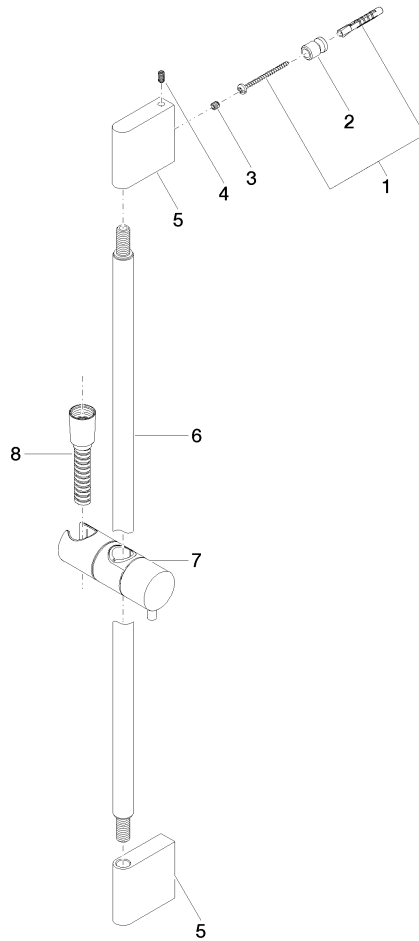

ST 050 203 2979

Fits: IMO, LISSÉ, META

- slide bar
- Pipe diameter 18 mm
- gauge 853 mm
- metal shower hose 1750mm with integrated anti-twist protection
- shower hose connector 3/8"
- Three or five settings: COMPACT RAIN, COMPACT SOFT FLOW, COMPACT AQUAPRESSURE FLOW, max. flow rate 6.8 l/min (at 3 bar)
- Function from: 6 l/min
- spray head Ø 100mm
- This product can help a building meet the requirements of Green Building Rating Systems, e.g. LEED®, BREEAM®, DGNB

- slide bar
- Pipe diameter 18 mm
- gauge 853 mm
- metal shower hose 1750mm with integrated anti-twist protection
- shower hose connector 3/8"

This article does not include a hand shower!

	Platinum	26 413 979-08
	Chrome	26 413 979-00
	Brushed Platinum	26 413 979-06
	Dark Chrome	26 413 979-19
	Light Gold	26 413 979-26
	Brushed Light Gold	26 413 979-27
	Brushed Durabronze (23kt Gold)	26 413 979-28
	Matte Black	26 413 979-33
	Brushed Bronze	26 413 979-42
	Brushed Champagne (22kt Gold)	26 413 979-46
	Champagne (22kt Gold)	26 413 979-47
	Brushed Chrome	26 413 979-93
	Brushed Dark Platinum	26 413 979-99

Required miscellaneous

	<b>Hand shower - Platinum</b>	28 018 979-08
--	-------------------------------	---------------

ST 050 203 2979

mm [inches]

Certificates

WRAS\_2009048. ACS\_20 ACC LY 738. IAPMO\_4976 (1).

ST 050 203 2979

Spare parts list

No.	Item Number	Name	Quantity used	Delivery time
1	05 17 20 726 02 90	fixing set	2	2
2	08 17 20 726 90	holder	2	2
3	09 31 11 049 90	pin	2	2
4	04 31 11 113 00 90	pin	2	2
5	08 17 97 054-08	holder	2	40
6	90 28 22 597 00-08	holder	1	-
Spare part can no longer be ordered, please order the replacement item				
7	12 580 970-08	Slide unit - Platinum	1	40
8	28 322 970-08	Metal shower hose 1/2" x 3/8" x 1750 mm - Platinum	1	40