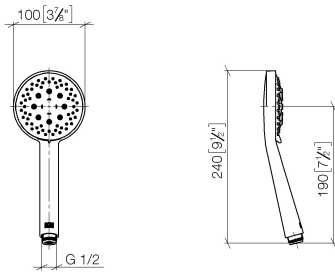

ST 050 203 2979

Spare parts list

No.	Item Number	Name	Quantity used	Delivery time
1	05 17 20 726 02 90	fixing set	2	2
2	08 17 20 726 90	holder	2	2
3	09 31 11 049 90	pin	2	2
4	04 31 11 113 00 90	pin	2	2
5	08 17 97 054-08	holder	2	40
6	90 28 22 597 00-08	holder	1	-
Spare part can no longer be ordered, please order the replacement item				
7	12 580 970-08	Slide unit - Platinum	1	40
8	28 322 970-08	Metal shower hose 1/2" x 3/8" x 1750 mm - Platinum	1	40

Intrinsic protection against back flow.

	Platinum	28 018 979-08 0010
	Chrome	28 018 979-00
	Chrome	28 018 979-00 0010
	Brushed Platinum	28 018 979-06
	Brushed Platinum	28 018 979-06 0010
	Platinum	28 018 979-08
	Dark Brass matt	28 018 979-16 0010
	Dark Bronze matt	28 018 979-17 0010
	Dark Chrome	28 018 979-19
	Dark Chrome	28 018 979-19 0010
	Light Gold	28 018 979-26 0010
	Light Gold	28 018 979-26
	Brushed Light Gold	28 018 979-27 0010
	Brushed Light Gold	28 018 979-27
	Brushed Durabronze (23kt Gold)	28 018 979-28
	Brushed Durabronze (23kt Gold)	28 018 979-28 0010
	Matte Black	28 018 979-33
	Matte Black	28 018 979-33 0010
	Brushed Bronze	28 018 979-42 0010
	Brushed Bronze	28 018 979-42
	Brushed Champagne (22kt Gold)	28 018 979-46
	Brushed Champagne (22kt Gold)	28 018 979-46 0010
	Champagne (22kt Gold)	28 018 979-47
	Champagne (22kt Gold)	28 018 979-47 0010
	Brushed Chrome	28 018 979-93
	Brushed Chrome	28 018 979-93 0010
	Brushed Dark Platinum	28 018 979-99
	Brushed Dark Platinum	28 018 979-99 0010

ST 050 203 2979

mm [inches]

Flow rate chart

Certificates

LGA\_29984.

Spare parts list

No.	Item Number	Name	Quantity used	Delivery time
1	09 23 01 039 90	sieve	1	2