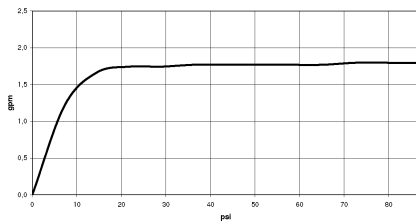

Shower set - Dark Chrome

IMO

ST 050 203 2979

ST 050 203 2979

mm [inches]

Flow rate chart

Certificates

LGA_29984.