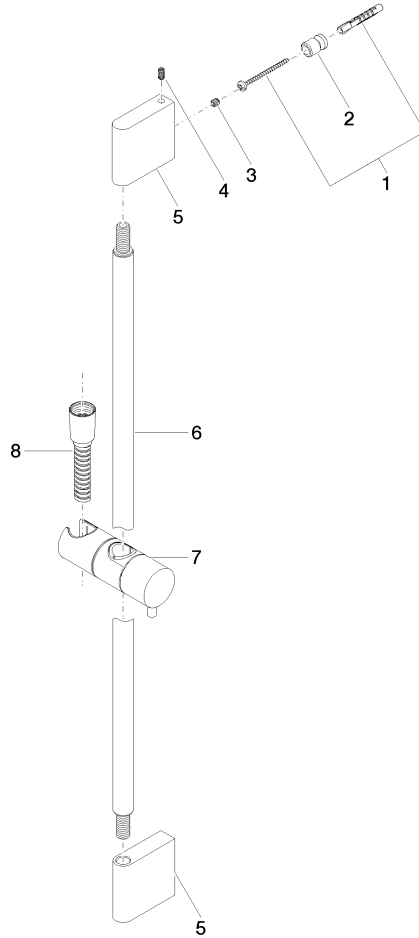

ST 050 203 2979

Fits: IMO, LISSÉ, META

- slide bar
- Pipe diameter 18 mm
- gauge 853 mm
- metal shower hose 1750mm with integrated anti-twist protection
- shower hose connector 3/8"
- Three or five settings: COMPACT RAIN, COMPACT SOFT FLOW, COMPACT AQUAPRESSURE FLOW, max. flow rate 6.8 l/min (at 3 bar)
- Function from: 6 l/min
- spray head Ø 100mm
- This product can help a building meet the requirements of Green Building Rating Systems, e.g. LEED®, BREEAM®, DGNB

ST 050 203 2979

Fits: IMO, LULU, MEM, TARA, CL.1, LISSÉ,
VAIA, META, CYO

- slide bar
- Pipe diameter 18 mm
- gauge 853 mm
- metal shower hose 1750mm with integrated anti-twist protection
- shower hose connector 3/8"

Recommended miscellaneous

Wall elbow - Dark Chrome

28 450 980-19

Recommended miscellaneous

LISSÉ Wall elbow - Dark Chrome

28 450 845-19

ST 050 203 2979

mm [inches]

ST 050 203 2979

Parts for other finishes can be found here: [Chrome](#)

- Three or five settings: COMPACT RAIN, COMPACT SOFT FLOW, COMPACT AQUAPRESSURE FLOW, max. flow rate 6.8 l/min (at 3 bar)
- with anti-scale system
- spray head Ø 100mm
- 1/2" connection
- Function from: 6 l/min
- This product can help a building meet the requirements of Green Building Rating Systems, e.g. LEED®, BREEAM®, DGNB