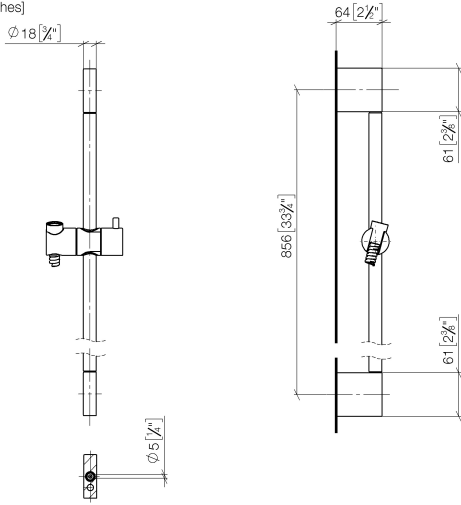

ST 050 203 2979

Fits: IMO, LISSÉ, META

- slide bar
- Pipe diameter 18 mm
- gauge 853 mm
- metal shower hose 1750mm with integrated anti-twist protection
- shower hose connector 3/8"
- Three or five settings: COMPACT RAIN, COMPACT SOFT FLOW, COMPACT AQUAPRESSURE FLOW, max. flow rate 6.8 l/min (at 3 bar)
- Function from: 6 l/min
- spray head Ø 100mm
- This product can help a building meet the requirements of Green Building Rating Systems, e.g. LEED®, BREEAM®, DGNB

ST 050 203 2979

Fits: IMO, LULU, MEM, TARA, CL.1, LISSÉ,
VAIA, META, CYO

- slide bar
- Pipe diameter 18 mm
- gauge 853 mm
- metal shower hose 1750mm with integrated anti-twist protection
- shower hose connector 3/8"

Recommended miscellaneous

Wall elbow - Dark Chrome

28 450 980-19

Recommended miscellaneous

LISSÉ Wall elbow - Dark Chrome

28 450 845-19

ST 050 203 2979

mm [inches]

ST 050 203 2979

Parts for other finishes can be found here: [Chrome](#)

- Three or five settings: COMPACT RAIN, COMPACT SOFT FLOW, COMPACT AQUAPRESSURE FLOW, max. flow rate 6.8 l/min (at 3 bar)
- with anti-scale system
- spray head Ø 100mm
- 1/2" connection
- Function from: 6 l/min
- This product can help a building meet the requirements of Green Building Rating Systems, e.g. LEED®, BREEAM®, DGNB