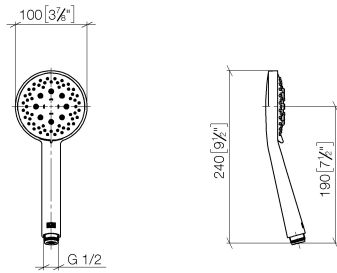

ST 050 203 2979

Fits: IMO, LISSÉ, META

- slide bar
- Pipe diameter 18 mm
- gauge 853 mm
- metal shower hose 1750mm with integrated anti-twist protection
- shower hose connector 3/8"
- Three or five settings: COMPACT RAIN, COMPACT SOFT FLOW, COMPACT AQUAPRESSURE FLOW, max. flow rate 6.8 l/min (at 3 bar)
- Function from: 6 l/min
- spray head Ø 100mm
- This product can help a building meet the requirements of Green Building Rating Systems, e.g. LEED®, BREEAM®, DGNB

ST 050 203 2979

Parts for other finishes can be found here: [Chrome](#)

- Three or five settings: COMPACT RAIN, COMPACT SOFT FLOW, COMPACT AQUAPRESSURE FLOW, max. flow rate 6.8 l/min (at 3 bar)
- with anti-scale system
- spray head Ø 100mm
- 1/2" connection
- Function from: 6 l/min
- This product can help a building meet the requirements of Green Building Rating Systems, e.g. LEED®, BREEAM®, DGNB

Shower set - Dark Chrome

IMO

ST 050 203 2979

ST 050 203 2979

mm [inches]

Flow rate chart

Certificates

LGA_29984.