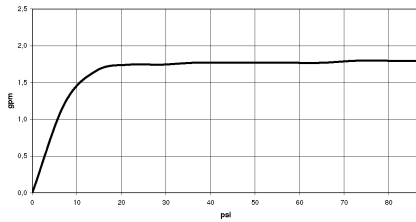

Shower set - Light Gold

IMO

ST 050 203 2979

Fits: IMO, LULU, MADISON, MEM, TARA, CL.1, LISSÉ, VAIA, META, CYO

- Three or five settings: COMPACT RAIN, COMPACT SOFT FLOW, COMPACT AQUAPRESSURE FLOW, max. flow rate 6.8 l/min (at 3 bar)
- with anti-scale system
- spray head Ø 100mm
- 1/2" connection
- Function from: 6 l/min
- This product can help a building meet the requirements of Green Building Rating Systems, e.g. LEED®, BREEAM®, DGNB

Intrinsic protection against back flow.

	Light Gold	28 018 979-26 0010
	Chrome	28 018 979-00
	Chrome	28 018 979-00 0010
	Brushed Platinum	28 018 979-06
	Brushed Platinum	28 018 979-06 0010
	Platinum	28 018 979-08
	Platinum	28 018 979-08 0010
	Dark Brass matt	28 018 979-16 0010
	Dark Bronze matt	28 018 979-17 0010
	Dark Chrome	28 018 979-19
	Dark Chrome	28 018 979-19 0010
	Light Gold	28 018 979-26
	Brushed Light Gold	28 018 979-27 0010
	Brushed Light Gold	28 018 979-27
	Brushed Durabronze (23kt Gold)	28 018 979-28
	Brushed Durabronze (23kt Gold)	28 018 979-28 0010
	Matte Black	28 018 979-33
	Matte Black	28 018 979-33 0010
	Brushed Bronze	28 018 979-42 0010
	Brushed Bronze	28 018 979-42
	Brushed Champagne (22kt Gold)	28 018 979-46
	Brushed Champagne (22kt Gold)	28 018 979-46 0010
	Champagne (22kt Gold)	28 018 979-47
	Champagne (22kt Gold)	28 018 979-47 0010
	Brushed Chrome	28 018 979-93
	Brushed Chrome	28 018 979-93 0010
	Brushed Dark Platinum	28 018 979-99
	Brushed Dark Platinum	28 018 979-99 0010

ST 050 203 2979

mm [inches]

Flow rate chart

Certificates

LGA_29984.

Spare parts list

No.	Item Number	Name	Quantity used	Delivery time
1	09 23 01 039 90	sieve	1	2