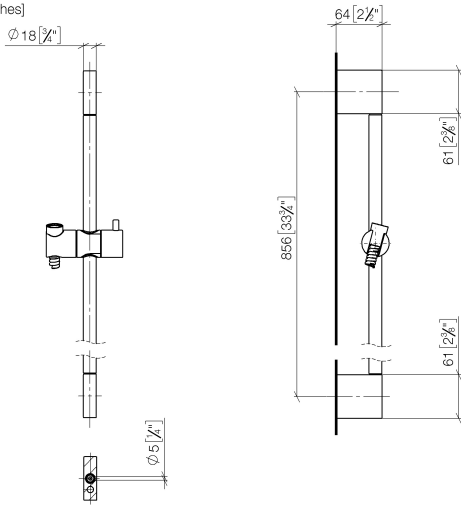

ST 050 203 2979

Fits: IMO, LISSÉ, META

- slide bar
- Pipe diameter 18 mm
- gauge 853 mm
- metal shower hose 1750mm with integrated anti-twist protection
- shower hose connector 3/8"
- Three or five settings: COMPACT RAIN, COMPACT SOFT FLOW, COMPACT AQUAPRESSURE FLOW, max. flow rate 6.8 l/min (at 3 bar)
- Function from: 6 l/min
- spray head Ø 100mm
- This product can help a building meet the requirements of Green Building Rating Systems, e.g. LEED®, BREEAM®, DGNB

- slide bar
- Pipe diameter 18 mm
- gauge 853 mm
- metal shower hose 1750mm with integrated anti-twist protection
- shower hose connector 3/8"

This article does not include a hand shower!

This article does not include a hand shower!

Required miscellaneous

Concealed wall elbow - 35 085 970 90
 •min. recess depth 90 mm
 •max. recess depth 163 mm

Required miscellaneous

Slide unit - Light Gold 12 580 970-26

Required miscellaneous

Hand shower FlowReduce - Light Gold 28 018 979-26 0010

ST 050 203 2979

mm [inches]

Spare parts list

No.	Item Number	Name	Quantity used	Delivery time
1	05 17 20 726 02 90	fixing set	2	2
2	08 17 20 726 90	holder	2	2
3	09 31 11 049 90	pin	2	2
4	04 31 11 113 00 90	pin	2	2
5	08 17 97 054-26	holder	2	60
6	90 28 22 597 00-26	holder	1	30
7	12 580 970-26	Slide unit - Light Gold	1	30
8	28 322 970-26	Metal shower hose 1/2" x 3/8" x 1750 mm - Light Gold	1	30