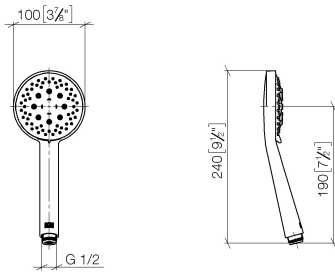

- slide bar
- Pipe diameter 18 mm
- gauge 853 mm
- metal shower hose 1750mm with integrated anti-twist protection
- shower hose connector 3/8"

This article does not include a hand shower!

This article does not include a hand shower!

ST 050 203 2979

mm [inches]

Spare parts list

No.	Item Number	Name	Quantity used	Delivery time
1	05 17 20 726 02 90	fixing set	2	2
2	08 17 20 726 90	holder	2	2
3	09 31 11 049 90	pin	2	2
4	04 31 11 113 00 90	pin	2	2
5	08 17 97 054-26	holder	2	60
6	90 28 22 597 00-26	holder	1	30
7	12 580 970-26	Slide unit - Light Gold	1	30
8	28 322 970-26	Metal shower hose 1/2" x 3/8" x 1750 mm - Light Gold	1	30

Shower set - Light Gold

IMO

ST 050 203 2979

Fits: IMO, LULU, MADISON, MEM, TARA, CL.1, LISSÉ, VAIA, META, CYO

- Three or five settings: COMPACT RAIN, COMPACT SOFT FLOW, COMPACT AQUAPRESSURE FLOW, max. flow rate 6.8 l/min (at 3 bar)
- with anti-scale system
- spray head Ø 100mm
- 1/2" connection
- Function from: 6 l/min
- This product can help a building meet the requirements of Green Building Rating Systems, e.g. LEED®, BREEAM®, DGNB

ST 050 203 2979

mm [inches]

Flow rate chart

Certificates

LGA_29984.

Spare parts list

No.	Item Number	Name	Quantity used	Delivery time
1	09 23 01 039 90	sieve	1	2