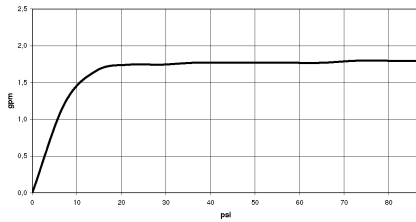

## Shower set - Brushed Durabrass (23kt Gold)

---

IMO

ST 050 203 2979

ST 050 203 2979

mm [inches]

Flow rate chart

Certificates