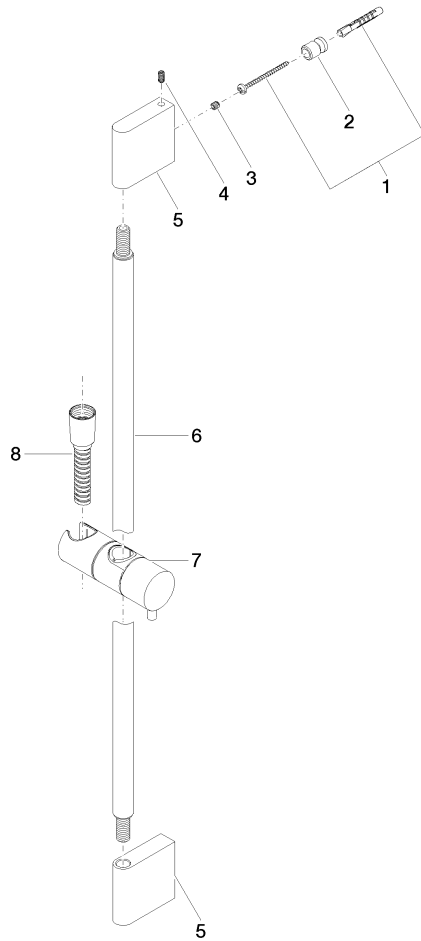

## Shower set - Brushed Durabronz (23kt Gold)

ST 050 203 2979

Fits: IMO, LISSÉ, META

- slide bar
- Pipe diameter 18 mm
- gauge 853 mm
- metal shower hose 1750mm with integrated anti-twist protection
- shower hose connector 3/8"
- Three or five settings: COMPACT RAIN, COMPACT SOFT FLOW, COMPACT AQUAPRESSURE FLOW, max. flow rate 6.8 l/min (at 3 bar)
- Function from: 6 l/min
- spray head Ø 100mm
- This product can help a building meet the requirements of Green Building Rating Systems, e.g. LEED®, BREEAM®, DGNB

# Shower set - Brushed Durabronze (23kt Gold)

IMO

ST 050 203 2979

Fits: IMO, LULU, MEM, TARA, CL.1, LISSÉ,  
VAIA, META, CYO

- slide bar
- Pipe diameter 18 mm
- gauge 853 mm
- metal shower hose 1750mm with integrated anti-twist protection
- shower hose connector 3/8"

## Required miscellaneous

	<b>Hand shower FlowReduce - Brushed Durabronze (23kt Gold)</b>	28 016 979-28 0010
--	--	-----------------------

ST 050 203 2979

mm [inches]

Certificates

WRAS\_2009048. ACS\_20 ACC LY 738.

ST 050 203 2979

**Spare parts list**

No.	Item Number	Name	Quantity used	Delivery time
1	05 17 20 726 02 90	fixing set	2	2
2	08 17 20 726 90	holder	2	2
3	09 31 11 049 90	pin	2	2
4	04 31 11 113 00 90	pin	2	2
5	08 17 97 054-28	holder	2	20
6	90 28 22 597 00-28	holder	1	-
Spare part can no longer be ordered, please order the replacement item				
7	12 580 970-28	Slide unit - Brushed Durabron (23kt Gold)	1	20
8	28 322 970-28	Metal shower hose 1/2" x 3/8" x 1750 mm - Brushed Durabron (23kt Gold)	1	20