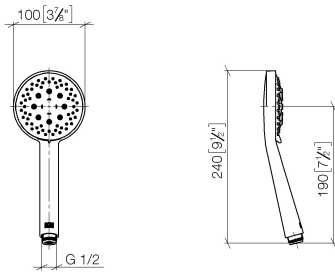

## Shower set - Brushed Durabronz (23kt Gold)

ST 050 203 2979

Fits: IMO, LISSÉ, META

- slide bar
- Pipe diameter 18 mm
- gauge 853 mm
- metal shower hose 1750mm with integrated anti-twist protection
- shower hose connector 3/8"
- Three or five settings: COMPACT RAIN, COMPACT SOFT FLOW, COMPACT AQUAPRESSURE FLOW, max. flow rate 6.8 l/min (at 3 bar)
- Function from: 6 l/min
- spray head Ø 100mm
- This product can help a building meet the requirements of Green Building Rating Systems, e.g. LEED®, BREEAM®, DGNB

# Shower set - Brushed Durabronze (23kt Gold)

IMO

ST 050 203 2979

Fits: IMO, LULU, MEM, TARA, CL.1, LISSÉ,  
VAIA, META, CYO

- slide bar
- Pipe diameter 18 mm
- gauge 853 mm
- metal shower hose 1750mm with integrated anti-twist protection
- shower hose connector 3/8"

ST 050 203 2979

**Spare parts list**

No.	Item Number	Name	Quantity used	Delivery time
1	05 17 20 726 02 90	fixing set	2	2
2	08 17 20 726 90	holder	2	2
3	09 31 11 049 90	pin	2	2
4	04 31 11 113 00 90	pin	2	2
5	08 17 97 054-28	holder	2	20
6	90 28 22 597 00-28	holder	1	-
Spare part can no longer be ordered, please order the replacement item				
7	12 580 970-28	Slide unit - Brushed Durabron (23kt Gold)	1	20
8	28 322 970-28	Metal shower hose 1/2" x 3/8" x 1750 mm - Brushed Durabron (23kt Gold)	1	20

## Shower set - Brushed Durabrass (23kt Gold)

---

IMO

ST 050 203 2979

ST 050 203 2979

mm [inches]

Flow rate chart

Certificates