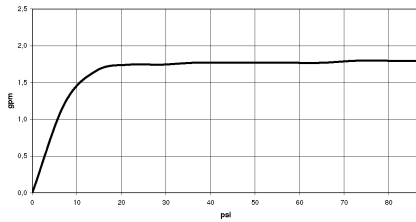

Intrinsic protection against back flow.

	Matte Black	28 018 979-33 0010
	Chrome	28 018 979-00
	Chrome	28 018 979-00 0010
	Brushed Platinum	28 018 979-06
	Brushed Platinum	28 018 979-06 0010
	Platinum	28 018 979-08
	Platinum	28 018 979-08 0010
	Dark Brass matt	28 018 979-16 0010
	Dark Bronze matt	28 018 979-17 0010
	Dark Chrome	28 018 979-19
	Dark Chrome	28 018 979-19 0010
	Light Gold	28 018 979-26 0010
	Light Gold	28 018 979-26
	Brushed Light Gold	28 018 979-27 0010
	Brushed Light Gold	28 018 979-27
	Brushed Durabrass (23kt Gold)	28 018 979-28
	Brushed Durabrass (23kt Gold)	28 018 979-28 0010
	Matte Black	28 018 979-33
	Brushed Bronze	28 018 979-42 0010
	Brushed Bronze	28 018 979-42
	Brushed Champagne (22kt Gold)	28 018 979-46
	Brushed Champagne (22kt Gold)	28 018 979-46 0010
	Champagne (22kt Gold)	28 018 979-47
	Champagne (22kt Gold)	28 018 979-47 0010
	Brushed Chrome	28 018 979-93
	Brushed Chrome	28 018 979-93 0010
	Brushed Dark Platinum	28 018 979-99
	Brushed Dark Platinum	28 018 979-99 0010

ST 050 203 2979

mm [inches]

Flow rate chart

Certificates

LGA_29984.

Spare parts list

No.	Item Number	Name	Quantity used	Delivery time
1	09 23 01 039 90	sieve	1	2