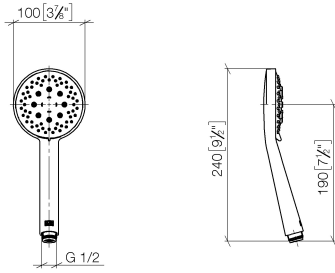

- slide bar
- Pipe diameter 18 mm
- gauge 853 mm
- metal shower hose 1750mm with integrated anti-twist protection
- shower hose connector 3/8"

This article does not include a hand shower!

	Matte Black	26 413 979-33
	Chrome	26 413 979-00
	Brushed Platinum	26 413 979-06
	Platinum	26 413 979-08
	Dark Chrome	26 413 979-19
	Light Gold	26 413 979-26
	Brushed Light Gold	26 413 979-27
	Brushed Durabronze (23kt Gold)	26 413 979-28
	Brushed Bronze	26 413 979-42
	Brushed Champagne (22kt Gold)	26 413 979-46
	Champagne (22kt Gold)	26 413 979-47
	Brushed Chrome	26 413 979-93
	Brushed Dark Platinum	26 413 979-99

ST 050 203 2979

Spare parts list

No.	Item Number	Name	Quantity used	Delivery time
1	05 17 20 726 02 90	fixing set	2	2
2	08 17 20 726 90	holder	2	2
3	09 31 11 049 90	pin	2	2
4	04 31 11 113 00 90	pin	2	2
5	08 17 97 054-33	holder	2	30
6	90 28 22 597 00-33	holder	1	30
7	12 580 970-33	Slide unit - Matte Black	1	10
8	28 322 970-33	Metal shower hose 1/2" x 3/8" x 1750 mm - Matte Black	1	2

ST 050 203 2979

Fits: IMO, LULU, MADISON, MEM, TARA, CL.1, LISSÉ, VAIA, META, CYO

- Three or five settings: COMPACT RAIN, COMPACT SOFT FLOW, COMPACT AQUAPRESSURE FLOW, max. flow rate 6.8 l/min (at 3 bar)
- with anti-scale system
- spray head Ø 100mm
- 1/2" connection
- Function from: 6 l/min
- This product can help a building meet the requirements of Green Building Rating Systems, e.g. LEED®, BREEAM®, DGNB

ST 050 203 2979

mm [inches]

Flow rate chart

Certificates

LGA_29984.

Spare parts list

No.	Item Number	Name	Quantity used	Delivery time
1	09 23 01 039 90	sieve	1	2