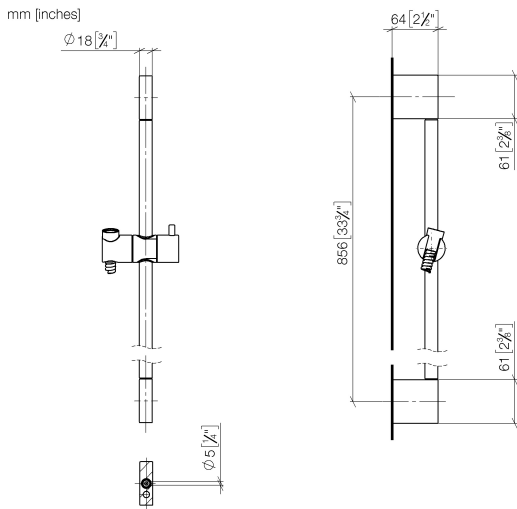

ST 050 203 2979

Fits: IMO, LISSÉ, META

- slide bar
- Pipe diameter 18 mm
- gauge 853 mm
- metal shower hose 1750mm with integrated anti-twist protection
- shower hose connector 3/8"
- Three or five settings: COMPACT RAIN, COMPACT SOFT FLOW, COMPACT AQUAPRESSURE FLOW, max. flow rate 6.8 l/min (at 3 bar)
- Function from: 6 l/min
- spray head Ø 100mm
- This product can help a building meet the requirements of Green Building Rating Systems, e.g. LEED®, BREEAM®, DGNB

ST 050 203 2979

Fits: IMO, LULU, MEM, TARA, CL.1, LISSÉ,
VAIA, META, CYO

- slide bar
- Pipe diameter 18 mm
- gauge 853 mm
- metal shower hose 1750mm with integrated anti-twist protection
- shower hose connector 3/8"

ST 050 203 2979

Certificates

WRAS_2009048. ACS_20 ACC LY 738. IAPMO_4976 (2).

ST 050 203 2979

Parts for other finishes can be found here: [Chrome](#)

Spare parts list

No.	Item Number	Name	Quantity used	Delivery time
1	05 17 20 726 02 90	fixing set	2	2
2	08 17 20 726 90	holder	2	2
3	09 31 11 049 90	pin	2	2
4	04 31 11 113 00 90	pin	2	2
5	08 17 97 054-93	holder	2	20
6	90 28 22 597 00-93	holder	1	20
7	12 580 970-93	Slide unit - Brushed Chrome	1	20
8	28 322 970-93	Metal shower hose 1/2" x 3/8" x 1750 mm - Brushed Chrome	1	20

ST 050 203 2979

ST 050 203 2979

mm [inches]

Flow rate chart

Certificates

LGA_29984.

Spare parts list

No.	Item Number	Name	Quantity used	Delivery time
1	09 23 01 039 90	sieve	1	2