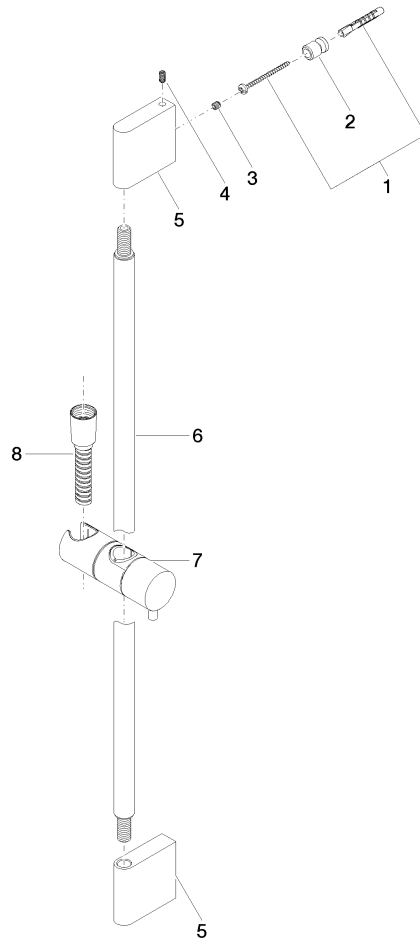

ST 050 203 2979

Fits: IMO, LISSÉ, META

- slide bar
- Pipe diameter 18 mm
- gauge 853 mm
- metal shower hose 1750mm with integrated anti-twist protection
- shower hose connector 3/8"
- Three or five settings: COMPACT RAIN, COMPACT SOFT FLOW, COMPACT AQUAPRESSURE FLOW, max. flow rate 6.8 l/min (at 3 bar)
- Function from: 6 l/min
- spray head Ø 100mm
- This product can help a building meet the requirements of Green Building Rating Systems, e.g. LEED®, BREEAM®, DGNB

ST 050 203 2979

Fits: IMO, LULU, MEM, TARA, CL.1, LISSÉ,
VAIA, META, CYO

- slide bar
- Pipe diameter 18 mm
- gauge 853 mm
- metal shower hose 1750mm with integrated anti-twist protection
- shower hose connector 3/8"

ST 050 203 2979

Certificates

WRAS_2009048. ACS_20 ACC LY 738. IAPMO_4976 (2).

ST 050 203 2979

Parts for other finishes can be found here: [Chrome](#)

Spare parts list

No.	Item Number	Name	Quantity used	Delivery time
1	05 17 20 726 02 90	fixing set	2	2
2	08 17 20 726 90	holder	2	2
3	09 31 11 049 90	pin	2	2
4	04 31 11 113 00 90	pin	2	2
5	08 17 97 054-93	holder	2	20
6	90 28 22 597 00-93	holder	1	20
7	12 580 970-93	Slide unit - Brushed Chrome	1	20
8	28 322 970-93	Metal shower hose 1/2" x 3/8" x 1750 mm - Brushed Chrome	1	20