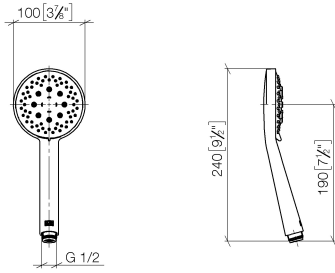

ST 050 203 2979

Fits: IMO, LISSÉ, META

- slide bar
- Pipe diameter 18 mm
- gauge 853 mm
- metal shower hose 1750mm with integrated anti-twist protection
- shower hose connector 3/8"
- Three or five settings: COMPACT RAIN, COMPACT SOFT FLOW, COMPACT AQUAPRESSURE FLOW, max. flow rate 6.8 l/min (at 3 bar)
- Function from: 6 l/min
- spray head Ø 100mm
- This product can help a building meet the requirements of Green Building Rating Systems, e.g. LEED®, BREEAM®, DGNB

ST 050 203 2979

Certificates

WRAS_2009048. ACS_20 ACC LY 738. IAPMO_4976 (2).

ST 050 203 2979

Parts for other finishes can be found here: [Chrome](#)

Spare parts list

No.	Item Number	Name	Quantity used	Delivery time
1	05 17 20 726 02 90	fixing set	2	2
2	08 17 20 726 90	holder	2	2
3	09 31 11 049 90	pin	2	2
4	04 31 11 113 00 90	pin	2	2
5	08 17 97 054-93	holder	2	20
6	90 28 22 597 00-93	holder	1	20
7	12 580 970-93	Slide unit - Brushed Chrome	1	20
8	28 322 970-93	Metal shower hose 1/2" x 3/8" x 1750 mm - Brushed Chrome	1	20

ST 050 203 2979

ST 050 203 2979

mm [inches]

Flow rate chart

Certificates

LGA_29984.

Spare parts list

No.	Item Number	Name	Quantity used	Delivery time
1	09 23 01 039 90	sieve	1	2