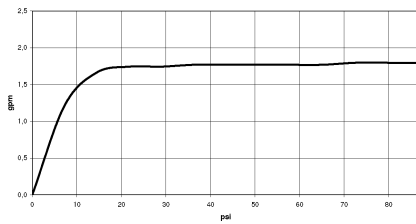

## Shower set - Brushed Dark Platinum

---

IMO

ST 050 203 2979

ST 050 203 2979

mm [inches]

Flow rate chart

Certificates