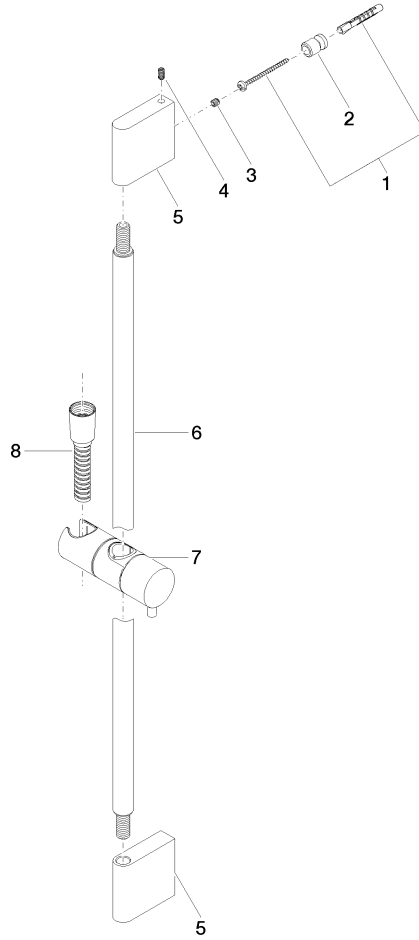

ST 050 203 2979

Spare parts list

No.	Item Number	Name	Quantity used	Delivery time
1	05 17 20 726 02 90	fixing set	2	2
2	08 17 20 726 90	holder	2	2
3	09 31 11 049 90	pin	2	2
4	04 31 11 113 00 90	pin	2	2
5	08 17 97 054-99	holder	2	30
6	90 28 22 597 00-99	holder	1	30
7	12 580 970-99	Slide unit - Brushed Dark Platinum	1	30
8	28 322 970-99	Metal shower hose 1/2" x 3/8" x 1750 mm - Brushed Dark Platinum	1	2