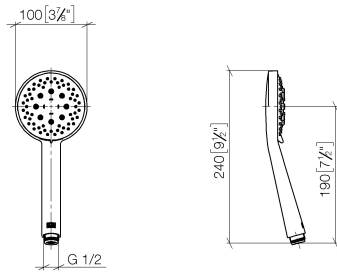

ST 050 203 2979

Fits: IMO, LISSÉ, META

- slide bar
- Pipe diameter 18 mm
- gauge 853 mm
- metal shower hose 1750mm with integrated anti-twist protection
- shower hose connector 3/8"
- Three or five settings: COMPACT RAIN, COMPACT SOFT FLOW, COMPACT AQUAPRESSURE FLOW, max. flow rate 6.8 l/min (at 3 bar)
- Function from: 6 l/min
- spray head Ø 100mm
- This product can help a building meet the requirements of Green Building Rating Systems, e.g. LEED®, BREEAM®, DGNB

## Shower set - Brushed Dark Platinum

---

IMO

ST 050 203 2979

ST 050 203 2979

Fits: IMO, LULU, MEM, TARA, CL.1, LISSÉ,  
VAIA, META, CYO

- slide bar
- Pipe diameter 18 mm
- gauge 853 mm
- metal shower hose 1750mm with integrated anti-twist protection
- shower hose connector 3/8"

No.	Item Number	Name	Quantity used	Delivery time
1	05 17 20 726 02 90	fixing set	2	2
2	08 17 20 726 90	holder	2	2
3	09 31 11 049 90	pin	2	2
4	04 31 11 113 00 90	pin	2	2
5	08 17 97 054-99	holder	2	30
6	90 28 22 597 00-99	holder	1	30
7	12 580 970-99	Slide unit - Brushed Dark Platinum	1	30
8	28 322 970-99	Metal shower hose 1/2" x 3/8" x 1750 mm - Brushed Dark Platinum	1	2

## Shower set - Brushed Dark Platinum

---

IMO

ST 050 203 2979

ST 050 203 2979

mm [inches]

Flow rate chart

Certificates