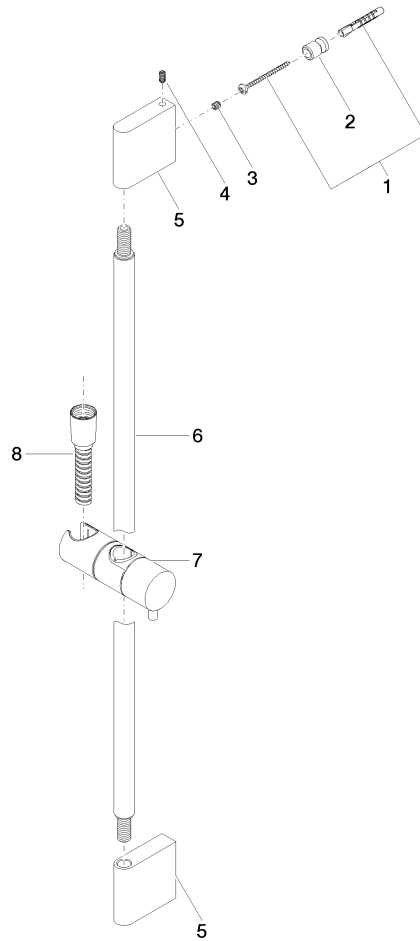

ST 050 203 9979

Fits: IMO, LULU, MEM, TARA, CL.1, LISSÉ, VAIA, META, CYO

- slide bar
- Pipe diameter 18 mm
- gauge 853 mm
- metal shower hose 1750mm with integrated anti-twist protection
- shower hose connector 3/8"
- Three or five settings: COMPACT RAIN, COMPACT SOFT FLOW, COMPACT AQUAPRESSURE FLOW, max. flow rate 15 l/min (at 3 bar)
- Function from: 7 l/min
- spray head Ø 100mm

ST 050 203 9979

Fits: IMO, LULU, MEM, TARA, CL.1, LISSÉ,
VAIA, META, CYO

- slide bar
- Pipe diameter 18 mm
- gauge 853 mm
- metal shower hose 1750mm with integrated anti-twist protection
- shower hose connector 3/8"
- WRAS 2009048

Shower set - Chrome

IMO

ST 050 203 9979

ST 050 203 9979

mm [inches]

Certificates

WRAS_2009048. ACS_20 ACC LY 738. IAPMO_4976 (1).

Spare parts list

No.	Item Number	Name	Quantity used	Delivery time
1	05 17 20 726 02 90	fixing set	2	2
2	08 17 20 726 90	holder	2	2
3	09 31 11 049 90	pin	2	2
4	04 31 11 113 00 90	pin	2	2
5	08 17 97 054-00	holder	2	10
6	90 28 22 597 00-00	holder	1	10
7	12 580 970-00	Slide unit - Chrome	1	10
8	28 322 970-00	Metal shower hose 1/2" x 3/8" x 1750 mm - Chrome	1	2