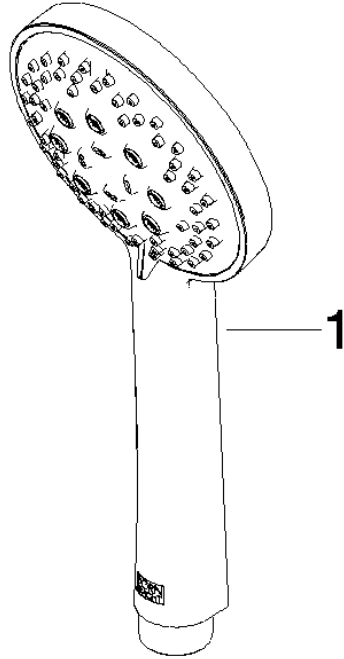

ST 050 203 9979

Fits: IMO, LULU, MEM, TARA, CL.1, LISSÉ, VAIA, META, CYO

- slide bar
- Pipe diameter 18 mm
- gauge 853 mm
- metal shower hose 1750mm with integrated anti-twist protection
- shower hose connector 3/8"
- Three or five settings: COMPACT RAIN, COMPACT SOFT FLOW, COMPACT AQUAPRESSURE FLOW, max. flow rate 15 l/min (at 3 bar)
- Function from: 7 l/min
- spray head Ø 100mm

No.	Item Number	Name	Quantity used	Delivery time
1	05 17 20 726 02 90	fixing set	2	2
2	08 17 20 726 90	holder	2	2
3	09 31 11 049 90	pin	2	2
4	04 31 11 113 00 90	pin	2	2
5	08 17 97 054-00	holder	2	10
6	90 28 22 597 00-00	holder	1	10
7	12 580 970-00	Slide unit - Chrome	1	10
8	28 322 970-00	Metal shower hose 1/2" x 3/8" x 1750 mm - Chrome	1	2

ST 050 203 9979

ST 050 203 9979

mm [inches]

Flow rate chart

Certificates

LGA_29984.

DVGW_DW-
6517DN0129.

WRAS_2210003.

Spare parts list

No.	Item Number	Name	Quantity used	Delivery time
1	09 23 01 039 90	sieve	1	2