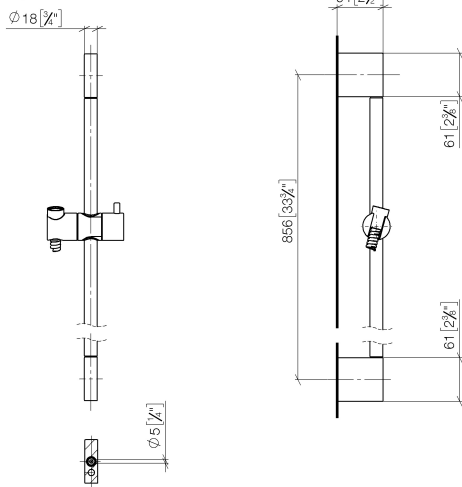

ST 050 203 9979

Fits: IMO, LULU, MEM, TARA, CL.1, LISSÉ, VAIA, META, CYO

- slide bar
- Pipe diameter 18 mm
- gauge 853 mm
- metal shower hose 1750mm with integrated anti-twist protection
- shower hose connector 3/8"
- Three or five settings: COMPACT RAIN, COMPACT SOFT FLOW, COMPACT AQUAPRESSURE FLOW, max. flow rate 15 l/min (at 3 bar)
- Function from: 7 l/min
- spray head Ø 100mm

Shower set - Chrome

IMO

ST 050 203 9979

ST 050 203 9979

mm [inches]

Certificates

WRAS_2009048. ACS_20 ACC LY 738. IAPMO_4976 (1).

Spare parts list

No.	Item Number	Name	Quantity used	Delivery time
1	05 17 20 726 02 90	fixing set	2	2
2	08 17 20 726 90	holder	2	2
3	09 31 11 049 90	pin	2	2
4	04 31 11 113 00 90	pin	2	2
5	08 17 97 054-00	holder	2	10
6	90 28 22 597 00-00	holder	1	10
7	12 580 970-00	Slide unit - Chrome	1	10
8	28 322 970-00	Metal shower hose 1/2" x 3/8" x 1750 mm - Chrome	1	2