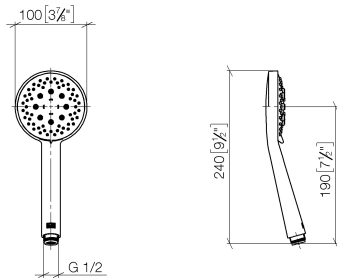

ST 050 203 9979

Spare parts list

No.	Item Number	Name	Quantity used	Delivery time
1	05 17 20 726 02 90	fixing set	2	2
2	08 17 20 726 90	holder	2	2
3	09 31 11 049 90	pin	2	2
4	04 31 11 113 00 90	pin	2	2
5	08 17 97 054-08	holder	2	40
6	90 28 22 597 00-08	holder	1	-
Spare part can no longer be ordered, please order the replacement item				
7	12 580 970-08	Slide unit - Platinum	1	40
8	28 322 970-08	Metal shower hose 1/2" x 3/8" x 1750 mm - Platinum	1	40

ST 050 203 9979

- Three or five settings: COMPACT RAIN, COMPACT SOFT FLOW, COMPACT AQUAPRESSURE FLOW, max. flow rate 15 l/min (at 3 bar)
- with anti-scale system
- spray head Ø 100mm
- 1/2" connection
- WRAS 1704043
- Function from: 7 l/min

## Shower set - Platinum

IMO

ST 050 203 9979

---

ST 050 203 9979

mm [inches]

Flow rate chart

Certificates

LGA\_29984.

DVGW\_DW-  
6517DN0129.

WRAS\_2210003.

ST 050 203 9979

Parts for other  
finishes can be found  
here: [Chrome](#)

Spare parts list

No.	Item Number	Name	Quantity used	Delivery time
1	09 23 01 039 90	sieve	1	2