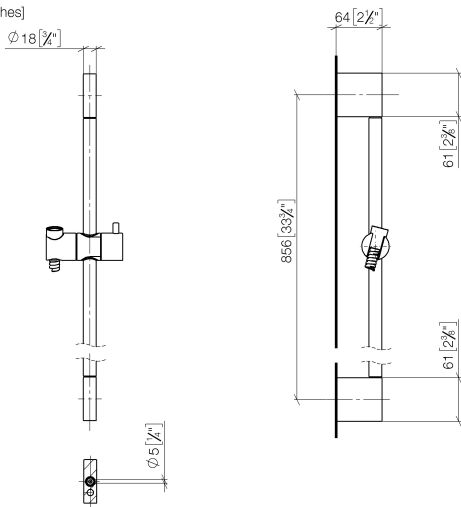

ST 050 203 9979

mm [inches]

Certificates

WRAS_2009048. ACS_20 ACC LY 738. IAPMO_4976 (1).