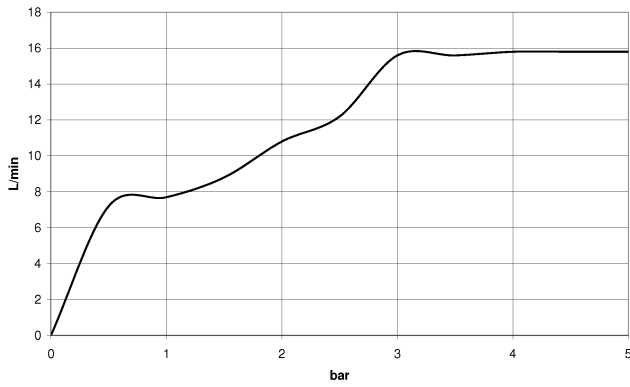

## Shower set - Platinum

IMO

ST 050 203 9979

---

ST 050 203 9979

mm [inches]

Flow rate chart

Certificates