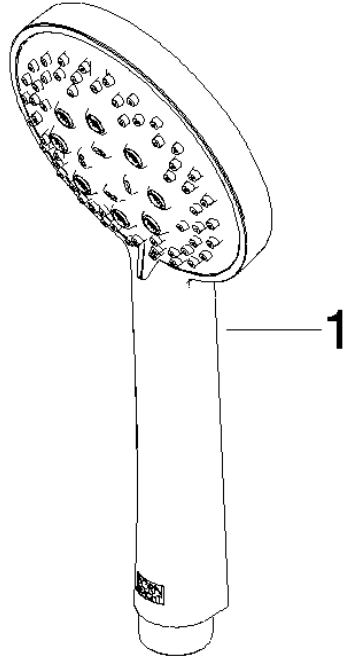

ST 050 203 9979

Parts for other
finishes can be found
here: [Chrome](#)

Spare parts list

No.	Item Number	Name	Quantity used	Delivery time
1	09 23 01 039 90	sieve	1	2