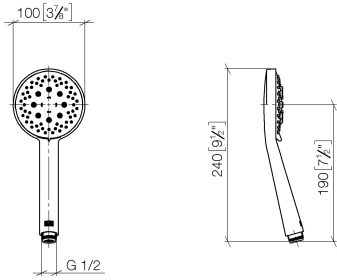

**Shower set - Light Gold**

ST 050 203 9979

Fits: IMO, LULU, MEM, TARA, CL.1, LISSÉ, VAIA, META, CYO

- slide bar
- Pipe diameter 18 mm
- gauge 853 mm
- metal shower hose 1750mm with integrated anti-twist protection
- shower hose connector 3/8"
- Three or five settings: COMPACT RAIN, COMPACT SOFT FLOW, COMPACT AQUAPRESSURE FLOW, max. flow rate 15 l/min (at 3 bar)
- Function from: 7 l/min
- spray head Ø 100mm

Required miscellaneous

	<b>Hand shower FlowReduce - Light Gold</b>	28 018 979-26 0010
---	--	-----------------------

ST 050 203 9979

mm [inches]

ST 050 203 9979

Spare parts list

No.	Item Number	Name	Quantity used	Delivery time
1	05 17 20 726 02 90	fixing set	2	2
2	08 17 20 726 90	holder	2	2
3	09 31 11 049 90	pin	2	2
4	04 31 11 113 00 90	pin	2	2
5	08 17 97 054-26	holder	2	60
6	90 28 22 597 00-26	holder	1	30
7	12 580 970-26	Slide unit - Light Gold	1	30
8	28 322 970-26	Metal shower hose 1/2" x 3/8" x 1750 mm - Light Gold	1	30

**Shower set - Light Gold**

IMO

ST 050 203 9979

- Three or five settings: COMPACT RAIN, COMPACT SOFT FLOW, COMPACT AQUAPRESSURE FLOW, max. flow rate 15 l/min (at 3 bar)
- with anti-scale system
- spray head Ø 100mm
- 1/2" connection
- WRAS
- Function from: 7 l/min

## Shower set - Light Gold

---

IMO

ST 050 203 9979

ST 050 203 9979

mm [inches]

Flow rate chart

Certificates