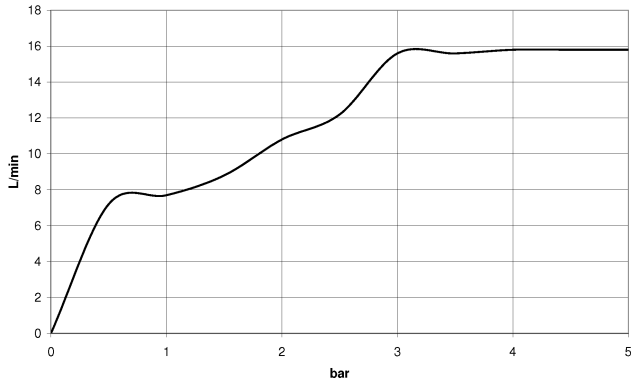

## Shower set - Light Gold

---

IMO

ST 050 203 9979

ST 050 203 9979

mm [inches]

Flow rate chart

Certificates