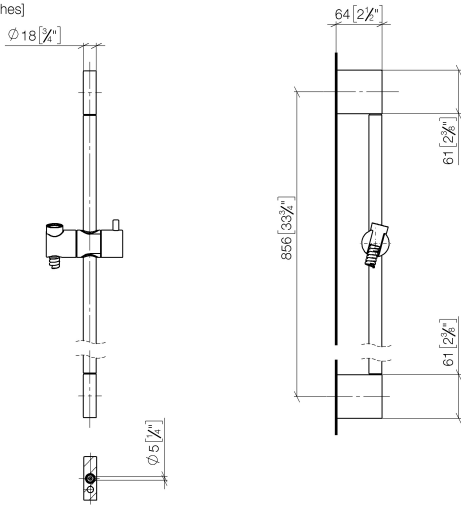

**Shower set - Light Gold**

ST 050 203 9979

Fits: IMO, LULU, MEM, TARA, CL.1, LISSÉ, VAIA, META, CYO

- slide bar
- Pipe diameter 18 mm
- gauge 853 mm
- metal shower hose 1750mm with integrated anti-twist protection
- shower hose connector 3/8"
- Three or five settings: COMPACT RAIN, COMPACT SOFT FLOW, COMPACT AQUAPRESSURE FLOW, max. flow rate 15 l/min (at 3 bar)
- Function from: 7 l/min
- spray head Ø 100mm

## Shower set - Light Gold

---

IMO

ST 050 203 9979

ST 050 203 9979

Fits: IMO, LULU, MEM, TARA, CL.1, LISSÉ,  
VAIA, META, CYO

- slide bar
- Pipe diameter 18 mm
- gauge 853 mm
- metal shower hose 1750mm with integrated anti-twist protection
- shower hose connector 3/8"

Required miscellaneous

	<b>Concealed wall elbow -</b> •min. recess depth 90 mm •max. recess depth 163 mm	35 085 970 90
---	--	---------------

Required miscellaneous

	<b>Slide unit - Light Gold</b>	12 580 970-26
---	--------------------------------	---------------

Required miscellaneous

	<b>Hand shower FlowReduce - Light Gold</b>	28 018 979-26 0010
---	--	-----------------------

ST 050 203 9979

mm [inches]

ST 050 203 9979

Spare parts list

No.	Item Number	Name	Quantity used	Delivery time
1	05 17 20 726 02 90	fixing set	2	2
2	08 17 20 726 90	holder	2	2
3	09 31 11 049 90	pin	2	2
4	04 31 11 113 00 90	pin	2	2
5	08 17 97 054-26	holder	2	60
6	90 28 22 597 00-26	holder	1	30
7	12 580 970-26	Slide unit - Light Gold	1	30
8	28 322 970-26	Metal shower hose 1/2" x 3/8" x 1750 mm - Light Gold	1	30