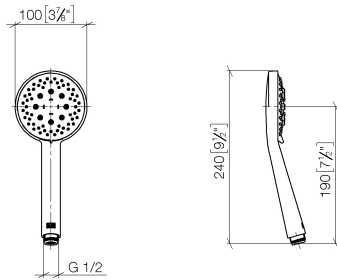

Shower set - Brushed Light Gold

ST 050 203 9979

Fits: IMO, LULU, MEM, TARA, CL.1, LISSÉ, VAIA, META, CYO

- slide bar
- Pipe diameter 18 mm
- gauge 853 mm
- metal shower hose 1750mm with integrated anti-twist protection
- shower hose connector 3/8"
- Three or five settings: COMPACT RAIN, COMPACT SOFT FLOW, COMPACT AQUAPRESSURE FLOW, max. flow rate 15 l/min (at 3 bar)
- Function from: 7 l/min
- spray head Ø 100mm

Required miscellaneous

	Hand shower FlowReduce - Brushed Light Gold	28 018 979-27 0010
---	--	-----------------------

ST 050 203 9979

mm [inches]

Spare parts list

No.	Item Number	Name	Quantity used	Delivery time
1	05 17 20 726 02 90	fixing set	2	2
2	08 17 20 726 90	holder	2	2
3	09 31 11 049 90	pin	2	2
4	04 31 11 113 00 90	pin	2	2
5	08 17 97 054-27	holder	2	60
6	90 28 22 597 00-27	holder	1	30
7	12 580 970-27	Slide unit - Brushed Light Gold	1	30
8	28 322 970-27	Metal shower hose 1/2" x 3/8" x 1750 mm - Brushed Light Gold	1	30

Shower set - Brushed Light Gold

IMO

ST 050 203 9979

- Three or five settings: COMPACT RAIN, COMPACT SOFT FLOW, COMPACT AQUAPRESSURE FLOW, max. flow rate 15 l/min (at 3 bar)
- with anti-scale system
- spray head Ø 100mm
- 1/2" connection
- WRAS
- Function from: 7 l/min

ST 050 203 9979

ST 050 203 9979

mm [inches]

Flow rate chart

Certificates

LGA_29984.

WRAS_2210003.

ST 050 203 9979