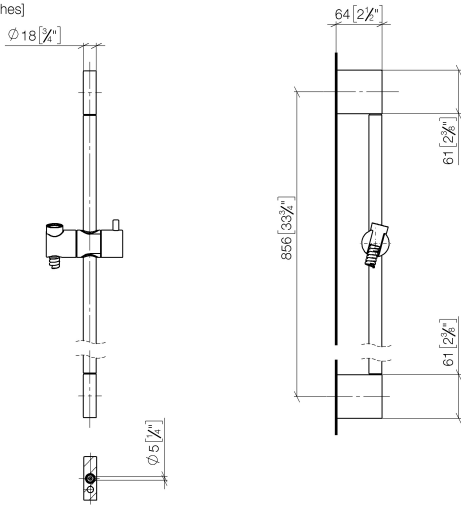

Shower set - Brushed Light Gold

ST 050 203 9979

Fits: IMO, LULU, MEM, TARA, CL.1, LISSÉ, VAIA, META, CYO

- slide bar
- Pipe diameter 18 mm
- gauge 853 mm
- metal shower hose 1750mm with integrated anti-twist protection
- shower hose connector 3/8"
- Three or five settings: COMPACT RAIN, COMPACT SOFT FLOW, COMPACT AQUAPRESSURE FLOW, max. flow rate 15 l/min (at 3 bar)
- Function from: 7 l/min
- spray head Ø 100mm

Required miscellaneous

	Concealed wall elbow - •min. recess depth 90 mm •max. recess depth 163 mm	35 085 970 90
---	--	---------------

Required miscellaneous

	Slide unit - Brushed Light Gold	12 580 970-27
---	--	---------------

Required miscellaneous

	Hand shower FlowReduce - Brushed Light Gold	28 018 979-27 0010
---	--	-----------------------

ST 050 203 9979

mm [inches]

Spare parts list

No.	Item Number	Name	Quantity used	Delivery time
1	05 17 20 726 02 90	fixing set	2	2
2	08 17 20 726 90	holder	2	2
3	09 31 11 049 90	pin	2	2
4	04 31 11 113 00 90	pin	2	2
5	08 17 97 054-27	holder	2	60
6	90 28 22 597 00-27	holder	1	30
7	12 580 970-27	Slide unit - Brushed Light Gold	1	30
8	28 322 970-27	Metal shower hose 1/2" x 3/8" x 1750 mm - Brushed Light Gold	1	30

Shower set - Brushed Light Gold

IMO

ST 050 203 9979

- Three or five settings: COMPACT RAIN, COMPACT SOFT FLOW, COMPACT AQUAPRESSURE FLOW, max. flow rate 15 l/min (at 3 bar)
- with anti-scale system
- spray head Ø 100mm
- 1/2" connection
- WRAS
- Function from: 7 l/min