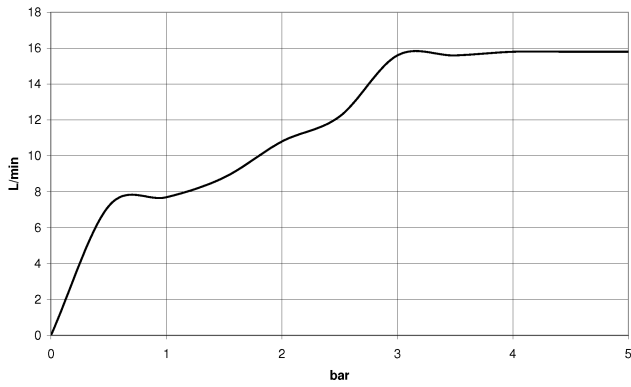

## Shower set - Brushed Bronze

IMO

ST 050 203 9979

---

ST 050 203 9979

mm [inches]

Flow rate chart

Certificates