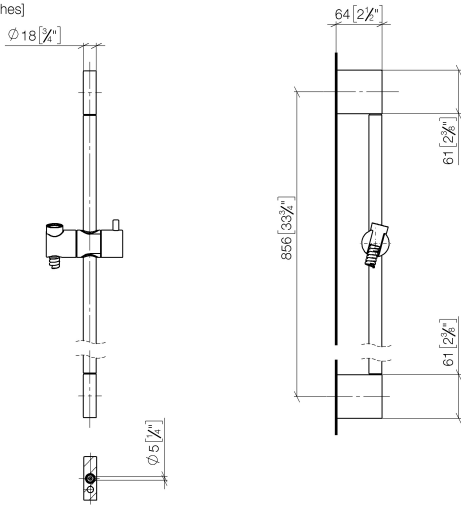

**Shower set - Brushed Bronze**

ST 050 203 9979

Fits: IMO, LULU, MEM, TARA, CL.1, LISSÉ, VAIA, META, CYO

- slide bar
- Pipe diameter 18 mm
- gauge 853 mm
- metal shower hose 1750mm with integrated anti-twist protection
- shower hose connector 3/8"
- Three or five settings: COMPACT RAIN, COMPACT SOFT FLOW, COMPACT AQUAPRESSURE FLOW, max. flow rate 15 l/min (at 3 bar)
- Function from: 7 l/min
- spray head Ø 100mm

## Shower set - Brushed Bronze

IMO

ST 050 203 9979

---

ST 050 203 9979

Fits: IMO, LULU, MEM, TARA, CL.1, LISSÉ,  
VAIA, META, CYO

- slide bar
- Pipe diameter 18 mm
- gauge 853 mm
- metal shower hose 1750mm with integrated anti-twist protection
- shower hose connector 3/8"

ST 050 203 9979

mm [inches]

ST 050 203 9979

Spare parts list

No.	Item Number	Name	Quantity used	Delivery time
1	05 17 20 726 02 90	fixing set	2	2
2	08 17 20 726 90	holder	2	2
3	09 31 11 049 90	pin	2	2
4	04 31 11 113 00 90	pin	2	2
5	08 17 97 054-42	holder	2	60
6	90 28 22 597 00-42	holder	1	30
7	12 580 970-42	Slide unit - Brushed Bronze	1	30
8	28 322 970-42	Metal shower hose 1/2" x 3/8" x 1750 mm - Brushed Bronze	1	30

ST 050 203 9979

- Three or five settings: COMPACT RAIN, COMPACT SOFT FLOW, COMPACT AQUAPRESSURE FLOW, max. flow rate 15 l/min (at 3 bar)
- with anti-scale system
- spray head Ø 100mm
- 1/2" connection
- WRAS 1704043
- Function from: 7 l/min