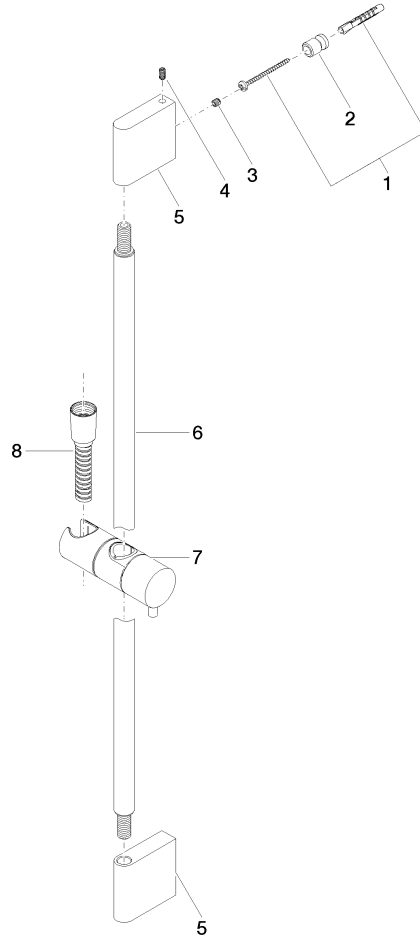

**Shower set - Brushed Bronze**

ST 050 203 9979

Fits: IMO, LULU, MEM, TARA, CL.1, LISSÉ, VAIA, META, CYO

- slide bar
- Pipe diameter 18 mm
- gauge 853 mm
- metal shower hose 1750mm with integrated anti-twist protection
- shower hose connector 3/8"
- Three or five settings: COMPACT RAIN, COMPACT SOFT FLOW, COMPACT AQUAPRESSURE FLOW, max. flow rate 15 l/min (at 3 bar)
- Function from: 7 l/min
- spray head Ø 100mm

## Shower set - Brushed Bronze

IMO

ST 050 203 9979

---

ST 050 203 9979

Fits: IMO, LULU, MEM, TARA, CL.1, LISSÉ,  
VAIA, META, CYO

- slide bar
- Pipe diameter 18 mm
- gauge 853 mm
- metal shower hose 1750mm with integrated anti-twist protection
- shower hose connector 3/8"

ST 050 203 9979

mm [inches]

ST 050 203 9979

Spare parts list

No.	Item Number	Name	Quantity used	Delivery time
1	05 17 20 726 02 90	fixing set	2	2
2	08 17 20 726 90	holder	2	2
3	09 31 11 049 90	pin	2	2
4	04 31 11 113 00 90	pin	2	2
5	08 17 97 054-42	holder	2	60
6	90 28 22 597 00-42	holder	1	30
7	12 580 970-42	Slide unit - Brushed Bronze	1	30
8	28 322 970-42	Metal shower hose 1/2" x 3/8" x 1750 mm - Brushed Bronze	1	30