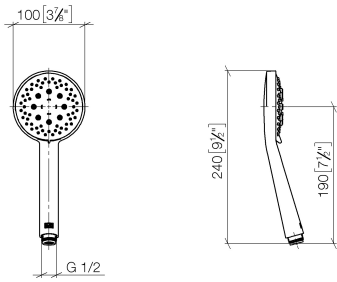

**Shower set - Brushed Bronze**

ST 050 203 9979

Fits: IMO, LULU, MEM, TARA, CL.1, LISSÉ, VAIA, META, CYO

- slide bar
- Pipe diameter 18 mm
- gauge 853 mm
- metal shower hose 1750mm with integrated anti-twist protection
- shower hose connector 3/8"
- Three or five settings: COMPACT RAIN, COMPACT SOFT FLOW, COMPACT AQUAPRESSURE FLOW, max. flow rate 15 l/min (at 3 bar)
- Function from: 7 l/min
- spray head Ø 100mm

## Shower set - Brushed Bronze

IMO

ST 050 203 9979

---

ST 050 203 9979

Fits: IMO, LULU, MEM, TARA, CL.1, LISSÉ,  
VAIA, META, CYO

- slide bar
- Pipe diameter 18 mm
- gauge 853 mm
- metal shower hose 1750mm with integrated anti-twist protection
- shower hose connector 3/8"

ST 050 203 9979

mm [inches]

ST 050 203 9979

Spare parts list

No.	Item Number	Name	Quantity used	Delivery time
1	05 17 20 726 02 90	fixing set	2	2
2	08 17 20 726 90	holder	2	2
3	09 31 11 049 90	pin	2	2
4	04 31 11 113 00 90	pin	2	2
5	08 17 97 054-42	holder	2	60
6	90 28 22 597 00-42	holder	1	30
7	12 580 970-42	Slide unit - Brushed Bronze	1	30
8	28 322 970-42	Metal shower hose 1/2" x 3/8" x 1750 mm - Brushed Bronze	1	30

## Shower set - Brushed Bronze

IMO

ST 050 203 9979

---

ST 050 203 9979

mm [inches]

Flow rate chart

Certificates