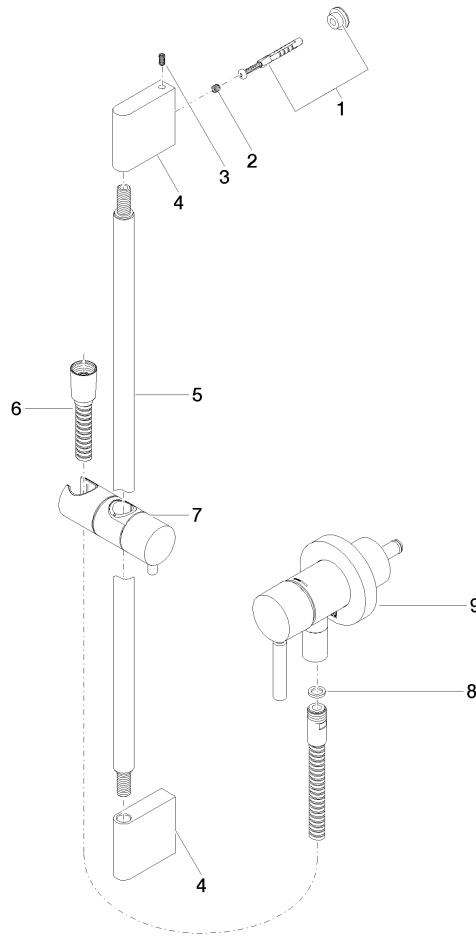

Concealed single-lever mixer with integrated shower connection with shower set - Brushed Platinum

TARA

ST 050 205 6660

Fits: TARA, META

- cover plate Ø 78 mm
 - metal shower hose 1750mm with integrated anti-twist protection
 - slide bar
 - Three or five settings: COMPACT RAIN, COMPACT SOFT FLOW, COMPACT AQUAPRESSURE FLOW, max. flow rate l/min (at 3 bar)
 - spray head Ø 100mm
- Intrinsic protection against back flow.**

Fits: TARA, META

- cover plate Ø 78 mm
- metal shower hose 1750mm with integrated anti-twist protection
- slide bar

This article does not include a hand shower!

Intrinsic protection against back flow.

Article cannot be extended, please check the depth of the installation location!

TARA

ST 050 205 6660

Concealed single-lever mixer with integrated shower connection with shower set - Brushed Platinum

TARA

Certificates

Belgaqua_21-025- WRAS_2011027. LGA_29569.
27_1.

ST 050 205 6660

Spare parts list

No.	Item Number	Name	Quantity used	Delivery time
1	05 17 20 726 02 90	fixing set	1	2
2	09 31 11 049 90	pin	2	2
3	04 31 11 113 00 90	pin	2	2
4	08 17 97 054-06	holder	2	10
5	90 28 22 597 00-06	holder	1	10
6	28 322 970-06	Metal shower hose 1/2" x 3/8" x 1750 mm - Brushed Platinum	1	2
7	12 580 970-06	Slide unit - Brushed Platinum	1	10
8	90 14 20 026 00 90	seal	1	2
9	36 045 660-06	Concealed single-lever mixer with cover plate with integrated shower connection - Brushed Platinum	1	10