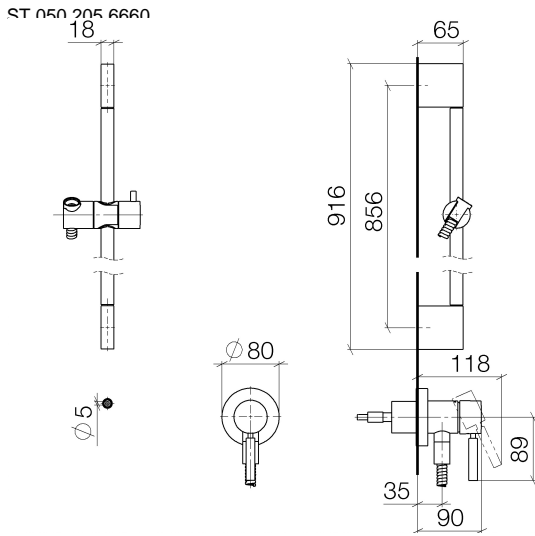

Concealed single-lever mixer with integrated shower connection with shower set - Brushed Platinum

TARA

ST 050 205 6660

Fits: TARA, META

- cover plate Ø 78 mm
 - metal shower hose 1750mm with integrated anti-twist protection
 - slide bar
 - Three or five settings: COMPACT RAIN, COMPACT SOFT FLOW, COMPACT AQUAPRESSURE FLOW, max. flow rate l/min (at 3 bar)
 - spray head Ø 100mm
- Intrinsic protection against back flow.**

Hand shower - Brushed Platinum 28 017 979-06

Required miscellaneous

Hand shower - Brushed Platinum 28 016 979-06

Required miscellaneous

Hand shower FlowReduce - 28 018 979-06
Brushed Platinum 0010

Concealed single-lever mixer with integrated shower connection with shower set - Brushed Platinum

TARA

ST 050 205 6660

Concealed single-lever mixer with integrated shower connection with shower set - Brushed Platinum

TARA

Certificates

Belgaqua_21-025- WRAS_2011027. LGA_29569.
27_1.

ST 050 205 6660

Spare parts list

No.	Item Number	Name	Quantity used	Delivery time
1	05 17 20 726 02 90	fixing set	1	2
2	09 31 11 049 90	pin	2	2
3	04 31 11 113 00 90	pin	2	2
4	08 17 97 054-06	holder	2	10
5	90 28 22 597 00-06	holder	1	10
6	28 322 970-06	Metal shower hose 1/2" x 3/8" x 1750 mm - Brushed Platinum	1	2
7	12 580 970-06	Slide unit - Brushed Platinum	1	10
8	90 14 20 026 00 90	seal	1	2
9	36 045 660-06	Concealed single-lever mixer with cover plate with integrated shower connection - Brushed Platinum	1	10