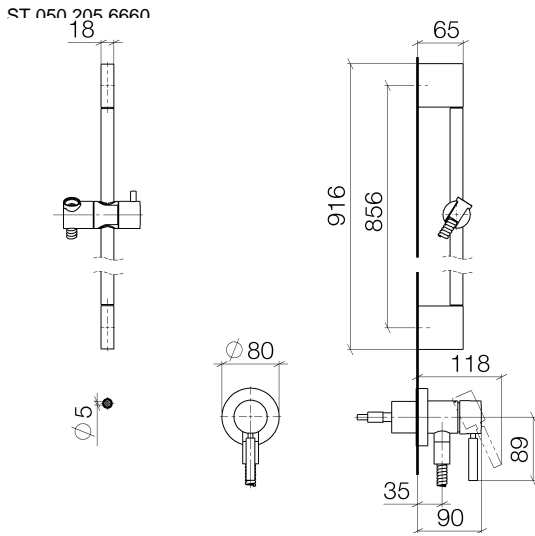

28 018 979-08  
0010

Concealed single-lever mixer with integrated shower connection with shower set - Platinum

---

TARA

ST 050 205 6660

Concealed single-lever mixer with integrated shower connection with shower set - Platinum

TARA

Certificates

Belgaqua\_21-025- WRAS\_2011027. LGA\_29569.  
27\_1.

ST 050 205 6660

**Spare parts list**

| No.  | Item Number        | Name   | Quantity used | Delivery time |
|--|--------------------|--|---------------|---------------|
| 1  | 05 17 20 726 02 90 | fixing set   | 1             | 2             |
| 2  | 09 31 11 049 90    | pin  | 2             | 2             |
| 3  | 04 31 11 113 00 90 | pin  | 2             | 2             |
| 4  | 08 17 97 054-08    | holder   | 2             | 40            |
| 5  | 90 28 22 597 00-08 | holder   | 1             | -             |
| Spare part can no longer be ordered, please order the replacement item |                    |  |               |               |
| 6  | 28 322 970-08      | Metal shower hose 1/2" x 3/8" x 1750 mm - Platinum   | 1             | 40            |
| 7  | 12 580 970-08      | Slide unit - Platinum  | 1             | 40            |
| 8  | 90 14 20 026 00 90 | seal   | 1             | 2             |
| 9  | 36 045 660-08      | Concealed single-lever mixer with cover plate with integrated shower connection - Platinum | 1             | 40            |