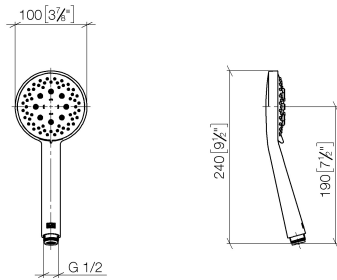

**Concealed single-lever mixer with integrated shower connection with shower set - Platinum**

TARA

ST 050 205 6660

Fits: TARA, META

- cover plate Ø 78 mm
  - metal shower hose 1750mm with integrated anti-twist protection
  - slide bar
  - Three or five settings: COMPACT RAIN, COMPACT SOFT FLOW, COMPACT AQUAPRESSURE FLOW, max. flow rate l/min (at 3 bar)
  - spray head Ø 100mm
- Intrinsic protection against back flow.**

---

TARA

ST 050 205 6660

**Concealed single-lever mixer with integrated shower connection with shower set - Platinum**

TARA

ST 050 205 6660

- Three or five settings: COMPACT RAIN, COMPACT SOFT FLOW, COMPACT AQUAPRESSURE FLOW, max. flow rate 15 l/min (at 3 bar)
- with anti-scale system
- spray head Ø 100mm
- 1/2" connection
- WRAS 1704043
- Function from: 7 l/min

---

TARA

ST 050 205 6660

**Concealed single-lever mixer with integrated shower connection with shower set - Platinum**

TARA

ST 050 205 6660  
mm [inches]

**Flow rate chart**

**Certificates**

LGA\_29984.

DVGW\_DW-  
6517DN0129.

WRAS\_2210003.

Concealed single-lever mixer with integrated shower connection with shower set - Platinum

TARA

ST 050 205 6660  
Parts for other  
finishes can be found  
here: Chrome