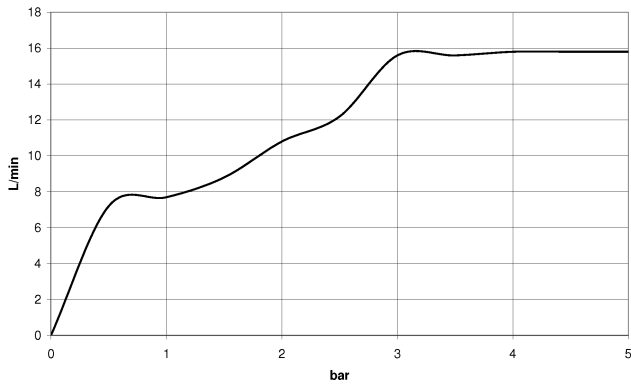

---

TARA

ST 050 205 6660

**Concealed single-lever mixer with integrated shower connection with shower set - Platinum**

TARA

ST 050 205 6660  
mm [inches]

**Flow rate chart**

**Certificates**