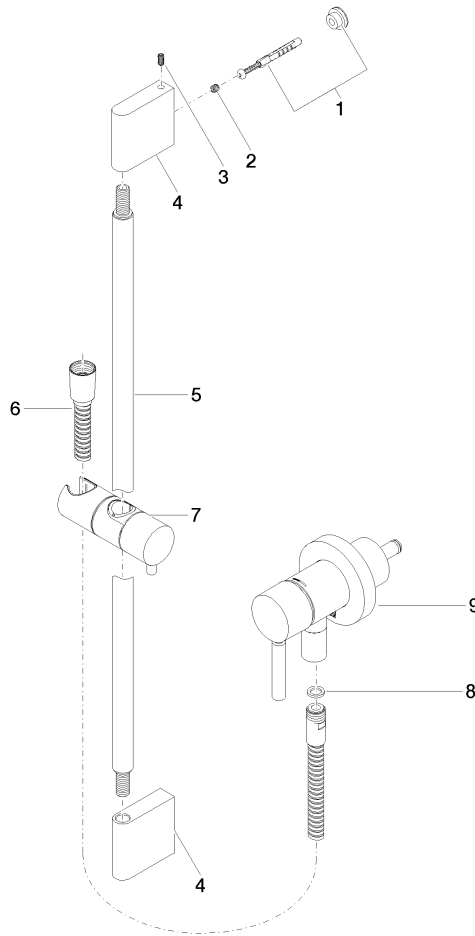

**Concealed single-lever mixer with integrated shower connection with shower set - Platinum**

TARA

ST 050 205 6660

Fits: TARA, META

- cover plate Ø 78 mm
- metal shower hose 1750mm with integrated anti-twist protection
- slide bar

28 018 979-08  
0010

Concealed single-lever mixer with integrated shower connection with shower set - Platinum

---

TARA

ST 050 205 6660

Concealed single-lever mixer with integrated shower connection with shower set - Platinum

TARA

Certificates

Belgaqua\_21-025- WRAS\_2011027. LGA\_29569.  
27\_1.

ST 050 205 6660

**Spare parts list**

| No.  | Item Number        | Name   | Quantity used | Delivery time |
|--|--------------------|--|---------------|---------------|
| 1  | 05 17 20 726 02 90 | fixing set   | 1             | 2             |
| 2  | 09 31 11 049 90    | pin  | 2             | 2             |
| 3  | 04 31 11 113 00 90 | pin  | 2             | 2             |
| 4  | 08 17 97 054-08    | holder   | 2             | 40            |
| 5  | 90 28 22 597 00-08 | holder   | 1             | -             |
| Spare part can no longer be ordered, please order the replacement item |                    |  |               |               |
| 6  | 28 322 970-08      | Metal shower hose 1/2" x 3/8" x 1750 mm - Platinum   | 1             | 40            |
| 7  | 12 580 970-08      | Slide unit - Platinum  | 1             | 40            |
| 8  | 90 14 20 026 00 90 | seal   | 1             | 2             |
| 9  | 36 045 660-08      | Concealed single-lever mixer with cover plate with integrated shower connection - Platinum | 1             | 40            |