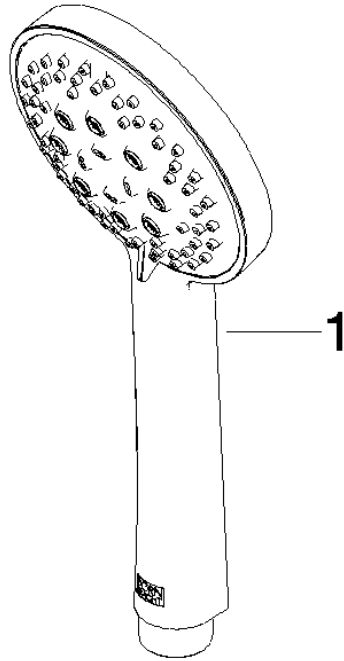

**Concealed single-lever mixer with integrated shower connection with shower set - Platinum**

TARA

ST 050 205 6660

Fits: TARA, META

- cover plate Ø 78 mm
  - metal shower hose 1750mm with integrated anti-twist protection
  - slide bar
  - Three or five settings: COMPACT RAIN, COMPACT SOFT FLOW, COMPACT AQUAPRESSURE FLOW, max. flow rate l/min (at 3 bar)
  - spray head Ø 100mm
- Intrinsic protection against back flow.**

---

TARA

ST 050 205 6660

**Concealed single-lever mixer with integrated shower connection with shower set - Platinum**

TARA

ST 050 205 6660  
mm [inches]

**Flow rate chart**

**Certificates**

LGA\_29984.

DVGW\_DW-  
6517DN0129.

WRAS\_2210003.

Concealed single-lever mixer with integrated shower connection with shower set - Platinum

TARA

ST 050 205 6660  
Parts for other  
finishes can be found  
here: Chrome

**Concealed single-lever mixer with integrated shower connection with shower set - Platinum**

TARA

ST 050 205 6660

Fits: TARA, META

- cover plate Ø 78 mm
- metal shower hose 1750mm with integrated anti-twist protection
- slide bar