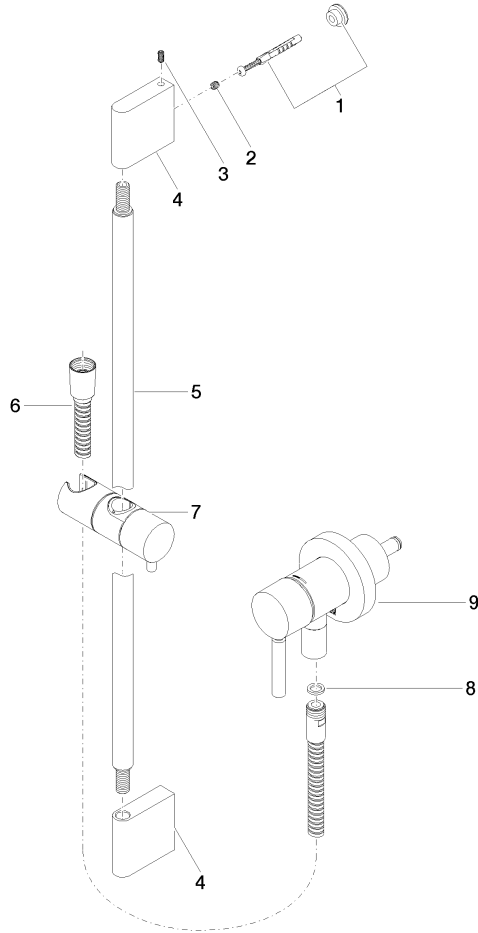

- cover plate Ø 78 mm
- metal shower hose 1750mm with integrated anti-twist protection
- slide bar

This article does not include a hand shower!

Intrinsic protection against back flow.

Article cannot be extended, please check the depth of the installation location!

Concealed single-lever mixer with integrated shower connection with shower set - Dark Chrome

TARA

ST 050 205 6660

Concealed single-lever mixer with integrated shower connection with shower set - Dark Chrome

TARA

Concealed single-lever mixer with integrated shower connection with shower set - Dark Chrome

TARA

ST 050 205 6660

Concealed single-lever mixer with integrated shower connection with shower set - Dark Chrome

TARA

ST 050 205 6660
Parts for other
finishes can be found
here: [Chrome](#)

Concealed single-lever mixer with integrated shower connection with shower set - Dark Chrome

TARA

ST 050 205 6660