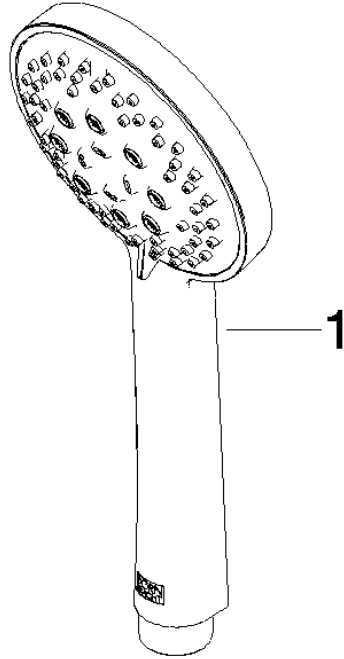

Concealed single-lever mixer with integrated shower connection with shower set - Dark Chrome

TARA

ST 050 205 6660

Fits: TARA, META

- cover plate Ø 78 mm
 - metal shower hose 1750mm with integrated anti-twist protection
 - slide bar
 - Three or five settings: COMPACT RAIN, COMPACT SOFT FLOW, COMPACT AQUAPRESSURE FLOW, max. flow rate l/min (at 3 bar)
 - spray head Ø 100mm
- Intrinsic protection against back flow.**

Concealed single-lever mixer with integrated shower connection with shower set - Dark Chrome

TARA

ST 050 205 6660

Concealed single-lever mixer with integrated shower connection with shower set - Dark Chrome

TARA

ST 050 205 6660

Concealed single-lever mixer with integrated shower connection with shower set - Dark Chrome

TARA

ST 050 205 6660
mm [inches]

Flow rate chart

Certificates

LGA_29984.

DVGW_DW-
6517DN0129.

WRAS_2210003.

Concealed single-lever mixer with integrated shower connection with shower set - Dark Chrome

TARA

ST 050 205 6660
Parts for other
finishes can be found
here: Chrome

Spare parts list