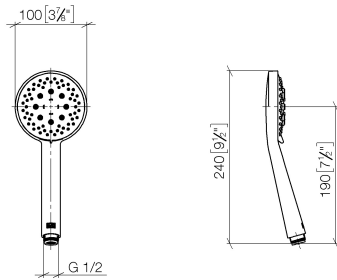

Concealed single-lever mixer with integrated shower connection with shower set - Dark Chrome

TARA

ST 050 205 6660

Fits: TARA, META

- cover plate Ø 78 mm
 - metal shower hose 1750mm with integrated anti-twist protection
 - slide bar
 - Three or five settings: COMPACT RAIN, COMPACT SOFT FLOW, COMPACT AQUAPRESSURE FLOW, max. flow rate l/min (at 3 bar)
 - spray head Ø 100mm
- Intrinsic protection against back flow.**

TARA

ST 050 205 6660

- Three or five settings: COMPACT RAIN, COMPACT SOFT FLOW, COMPACT AQUAPRESSURE FLOW, max. flow rate 15 l/min (at 3 bar)
- with anti-scale system
- spray head Ø 100mm
- 1/2" connection
- WRAS 1704043
- Function from: 7 l/min

Concealed single-lever mixer with integrated shower connection with shower set - Dark Chrome

TARA

ST 050 205 6660

Concealed single-lever mixer with integrated shower connection with shower set - Dark Chrome

TARA

ST 050 205 6660

Concealed single-lever mixer with integrated shower connection with shower set - Dark Chrome

TARA

ST 050 205 6660
mm [inches]

Flow rate chart

Certificates

LGA_29984.