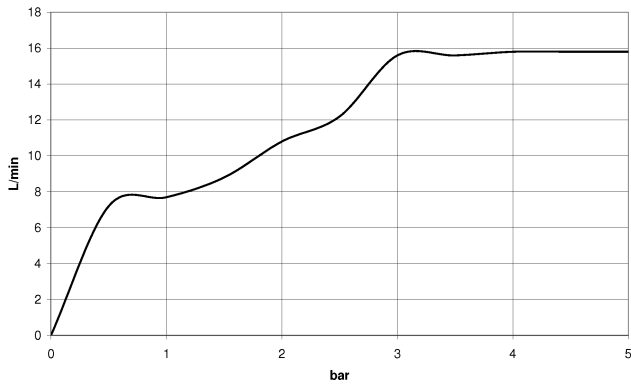

---

TARA

ST 050 205 6660

**Concealed single-lever mixer with integrated shower connection with shower set - Brushed Bronze**

TARA

ST 050 205 6660  
mm [inches]

**Flow rate chart**

**Certificates**