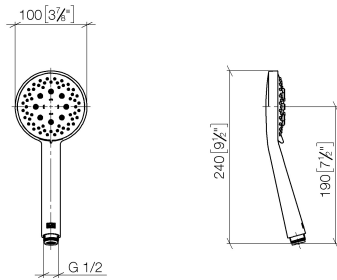

**Concealed single-lever mixer with integrated shower connection with shower set - Brushed Bronze**

TARA

ST 050 205 6660

Fits: TARA, META

- cover plate Ø 78 mm
- metal shower hose 1750mm with integrated anti-twist protection
- slide bar
- Three or five settings: COMPACT RAIN, COMPACT SOFT FLOW, COMPACT AQUAPRESSURE FLOW, max. flow rate l/min (at 3 bar)
- spray head Ø 100mm

ST 050 205 6660

**Concealed single-lever mixer with integrated shower connection with shower set - Brushed Bronze**

TARA

ST 050 205 6660

- Three or five settings: COMPACT RAIN, COMPACT SOFT FLOW, COMPACT AQUAPRESSURE FLOW, max. flow rate 15 l/min (at 3 bar)
- with anti-scale system
- spray head Ø 100mm
- 1/2" connection
- WRAS 1704043
- Function from: 7 l/min

Concealed single-lever mixer with integrated shower connection with shower set - Brushed Bronze

---

TARA

ST 050 205 6660

Concealed single-lever mixer with integrated shower connection with shower set - Brushed Bronze

---

TARA

ST 050 205 6660

**Concealed single-lever mixer with integrated shower connection with shower set - Brushed Bronze**

TARA

ST 050 205 6660  
mm [inches]

**Flow rate chart**

**Certificates**