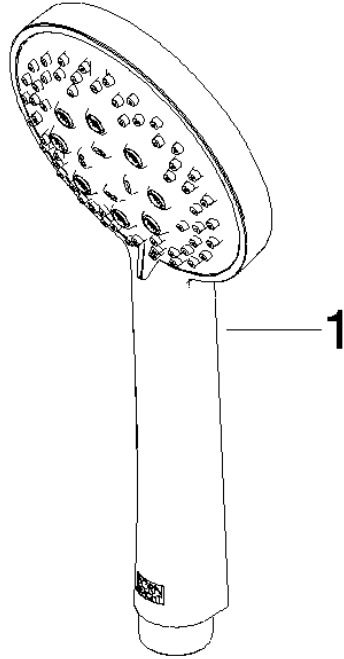

Concealed single-lever mixer with integrated shower connection with shower set - Brushed Bronze

TARA

ST 050 205 6660
Parts for other
finishes can be found
here: Chrome

Spare parts list

No.	Item Number	Name	Quantity used	Delivery time
1	09 23 01 039 90	sieve	1	2