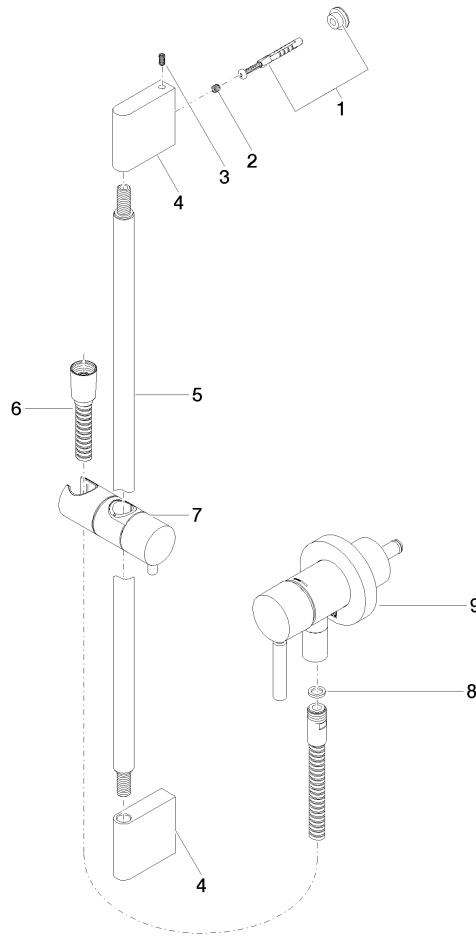

Spare parts list

No.	Item Number	Name	Quantity used	Delivery time
1	09 23 01 039 90	sieve	1	2

Concealed single-lever mixer with integrated shower connection with shower set - Champagne (22kt Gold)

TARA

ST 050 205 6660

Fits: TARA, META

- cover plate Ø 78 mm
- metal shower hose 1750mm with integrated anti-twist protection
- slide bar

This article does not include a hand shower!

Intrinsic protection against back flow.

Article cannot be extended, please check the depth of the installation location!

Concealed single-lever mixer with integrated shower connection with shower set - Champagne (22kt Gold)

TARA

ST 050 205 6660

Concealed single-lever mixer with integrated shower connection with shower set - Champagne (22kt Gold)

TARA

Concealed single-lever mixer with integrated shower connection with shower set - Champagne (22kt Gold)

TARA

ST 050 205 6660
Parts for other
finishes can be found
here: Chrome

Spare parts list

No.	Item Number	Name	Quantity used	Delivery time
1	05 17 20 726 02 90	fixing set	1	2
2	09 31 11 049 90	pin	2	2
3	04 31 11 113 00 90	pin	2	2
4	08 17 97 054-47	holder	2	30
5	90 28 22 597 00-47	holder	1	30
6	28 322 970-47	Metal shower hose 1/2" x 3/8" x 1750 mm - Champagne (22kt Gold)	1	30
7	12 580 970-47	Slide unit - Champagne (22kt Gold)	1	30
8	90 14 20 026 00 90	seal	1	2
9	36 045 660-47	Concealed single-lever mixer with cover plate with integrated shower connection - Champagne (22kt Gold)	1	30