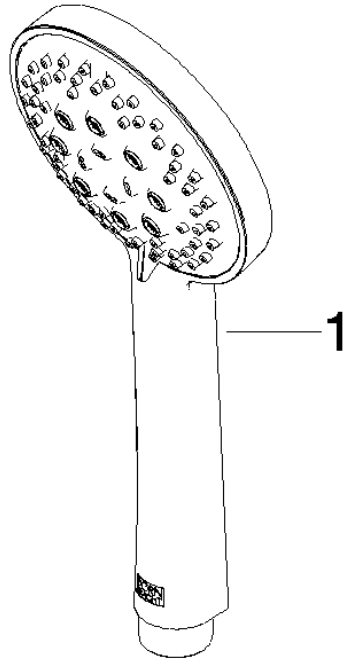

---

TARA

ST 050 205 6660

**Concealed single-lever mixer with integrated shower connection with shower set - Brushed Chrome**

TARA

ST 050 205 6660  
mm [inches]

**Flow rate chart**

**Certificates**

LGA\_29984.

DVGW\_DW-  
6517DN0129.

WRAS\_2210003.

**Concealed single-lever mixer with integrated shower connection with shower set - Brushed Chrome**

TARA

ST 050 205 6660  
Parts for other  
finishes can be found  
here: Chrome

**Spare parts list**

No.	Item Number	Name	Quantity used	Delivery time
1	09 23 01 039 90	sieve	1	2

**Concealed single-lever mixer with integrated shower connection with shower set - Brushed Chrome**

TARA

ST 050 205 6660

Fits: TARA, META

- cover plate Ø 78 mm
- metal shower hose 1750mm with integrated anti-twist protection
- slide bar

**This article does not include a hand shower!**

**Intrinsic protection against back flow.**