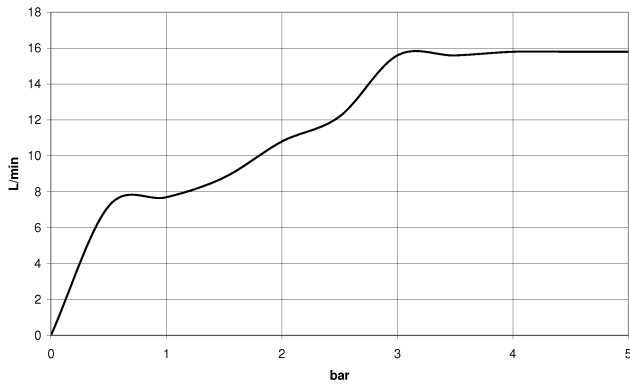

---

TARA

ST 050 205 6660

**Concealed single-lever mixer with integrated shower connection with shower set - Brushed Chrome**

TARA

ST 050 205 6660  
mm [inches]

**Flow rate chart**

**Certificates**