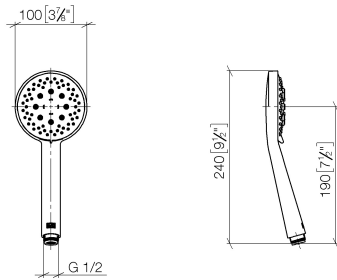

**Concealed single-lever mixer with integrated shower connection with shower set - Brushed Chrome**

TARA

ST 050 205 6660

Fits: TARA, META

- cover plate Ø 78 mm
- metal shower hose 1750mm with integrated anti-twist protection
- slide bar
- Three or five settings: COMPACT RAIN, COMPACT SOFT FLOW, COMPACT AQUAPRESSURE FLOW, max. flow rate l/min (at 3 bar)
- spray head Ø 100mm

**Concealed single-lever mixer with integrated shower connection with shower set - Brushed Chrome**

TARA

ST 050 205 6660

- Three or five settings: COMPACT RAIN, COMPACT SOFT FLOW, COMPACT AQUAPRESSURE FLOW, max. flow rate 15 l/min (at 3 bar)
- with anti-scale system
- spray head Ø 100mm
- 1/2" connection
- WRAS 1704043
- Function from: 7 l/min

---

TARA

ST 050 205 6660

**Concealed single-lever mixer with integrated shower connection with shower set - Brushed Chrome**

TARA

ST 050 205 6660  
mm [inches]

**Flow rate chart**

**Certificates**

Fits: TARA, META

- cover plate Ø 78 mm
- metal shower hose 1750mm with integrated anti-twist protection
- slide bar

**This article does not include a hand shower!**

**Intrinsic protection against back flow.**