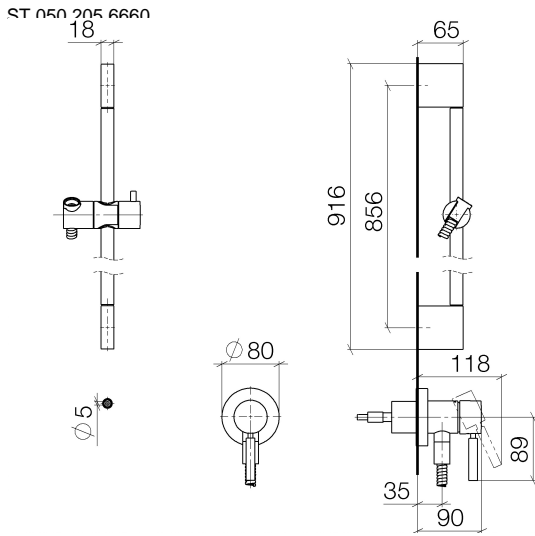

Concealed single-lever mixer with integrated shower connection with shower set - Brushed Chrome

TARA

Certificates

Belgaqua_21-025- WRAS_2011027. LGA_29569.
27_1.