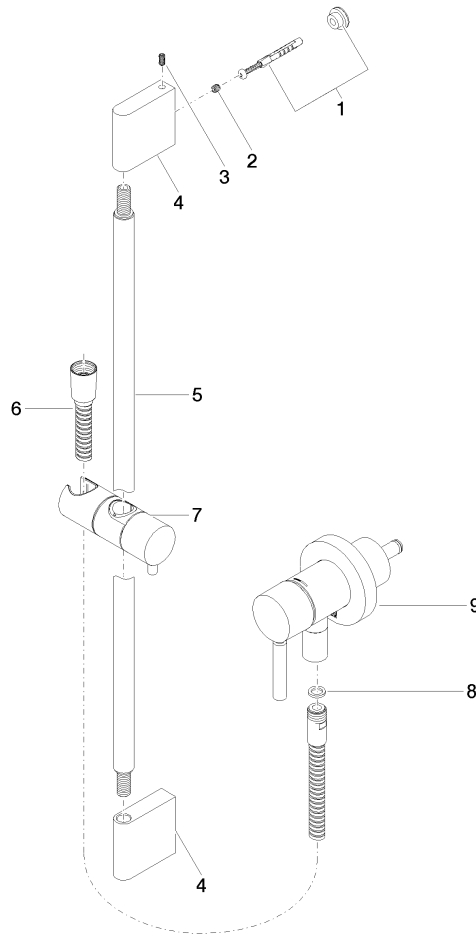

Fits: TARA, META

- cover plate Ø 78 mm
- metal shower hose 1750mm with integrated anti-twist protection
- slide bar

**This article does not include a hand shower!**

**Intrinsic protection against back flow.**

**Required miscellaneous**

**Concealed wall mounting -** 35 003 970 90

- max. recess depth 103 mm
- min. recess depth 78 mm

Concealed single-lever mixer with integrated shower connection with shower set - Brushed Chrome

---

TARA

ST 050 205 6660

Concealed single-lever mixer with integrated shower connection with shower set - Brushed Chrome

TARA

Certificates

Belgaqua\_21-025- WRAS\_2011027. LGA\_29569.  
27\_1.

ST 050 205 6660

Spare parts list

No.	Item Number	Name	Quantity used	Delivery time
1	05 17 20 726 02 90	fixing set	1	2
2	09 31 11 049 90	pin	2	2
3	04 31 11 113 00 90	pin	2	2
4	08 17 97 054-93	holder	2	20
5	90 28 22 597 00-93	holder	1	20
6	28 322 970-93	Metal shower hose 1/2" x 3/8" x 1750 mm - Brushed Chrome	1	20
7	12 580 970-93	Slide unit - Brushed Chrome	1	20
8	90 14 20 026 00 90	seal	1	2
9	36 045 660-93	Concealed single-lever mixer with cover plate with integrated shower connection - Brushed Chrome	1	20