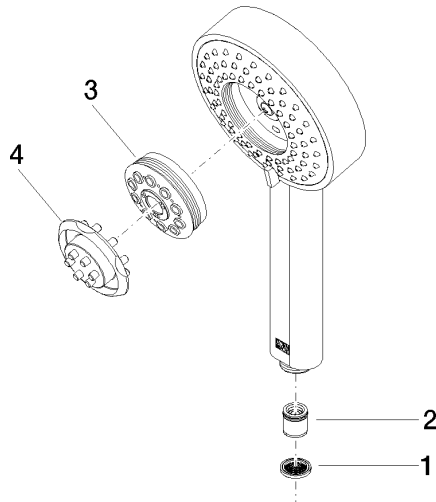

Concealed single-lever mixer with integrated shower connection with shower set - Platinum

IMO

ST 050 205 7979

Fits: IMO, MEM, CL.1

- cover plate 80 x 80 mm
 - metal shower hose 1750mm with integrated anti-twist protection
 - slide bar
 - Pipe diameter 18 mm
 - Four settings: COMPACT RAIN, COMPACT SOFT FLOW, COMPACT AQUAPRESSURE FLOW, COMPACT CASCADE, max. flow rate l/min (at 3 bar)
 - spray head Ø 120mm
- Intrinsic protection against back flow.**

ST 050 205 7070
mm [inches]

Flow rate chart

Certificates

LGA_29980.

Concealed single-lever mixer with integrated shower connection with shower set - Platinum

ST 050 205 7979
Parts for other
finishes can be found
here: Chrome

Spare parts list

No.	Item Number	Name	Quantity used	Delivery time
1	09 23 01 039 90	sieve	1	2
2	09 23 01 046 90	back-flow preventer	1	2
3	04 12 11 071 00 90	shower	1	2
4	09 30 09 022 90	key	1	2

Concealed single-lever mixer with integrated shower connection with shower set - Platinum

IMO

ST 050 205 7979

Fits: IMO, MEM, CL.1

- cover plate 80 x 80 mm
- metal shower hose 1750mm with integrated anti-twist protection
- slide bar
- Pipe diameter 18 mm

This article does not include a hand shower!