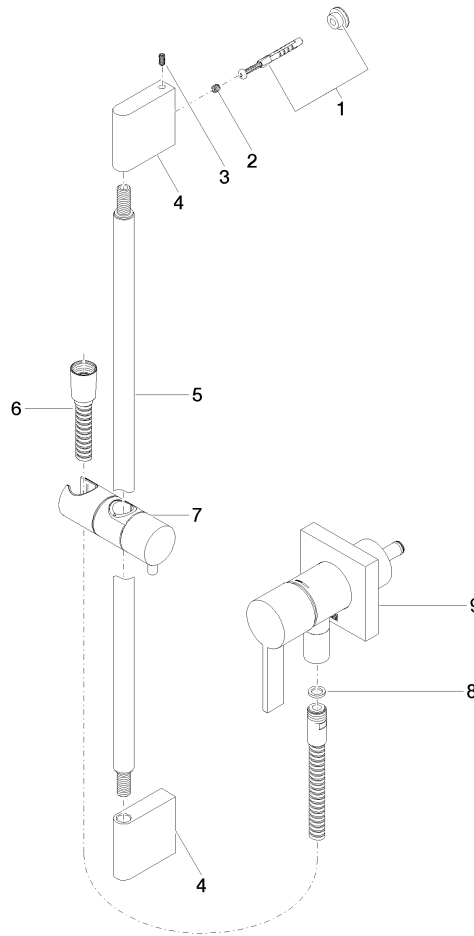

Concealed single-lever mixer with integrated shower connection with shower set - Platinum

IMO

ST 050 205 7979

Fits: IMO, MEM, CL.1

- cover plate 80 x 80 mm
 - metal shower hose 1750mm with integrated anti-twist protection
 - slide bar
 - Pipe diameter 18 mm
 - Four settings: COMPACT RAIN, COMPACT SOFT FLOW, COMPACT AQUAPRESSURE FLOW, COMPACT CASCADE, max. flow rate l/min (at 3 bar)
 - spray head Ø 120mm
- Intrinsic protection against back flow.**

Concealed single-lever mixer with integrated shower connection with shower set - Platinum

IMO

ST 050 205 7979

Concealed single-lever mixer with integrated shower connection with shower set - Platinum

IMO

Certificates

Belgaqua_21-025- WRAS_2011027. LGA_29569.
27_1.

ST 050 205 7979

Spare parts list

No.	Item Number	Name	Quantity used	Delivery time
1	05 17 20 726 02 90	fixing set	1	2
2	09 31 11 049 90	pin	2	2
3	04 31 11 113 00 90	pin	2	2
4	08 17 97 054-08	holder	2	40
5	90 28 22 597 00-08	holder	1	-
Spare part can no longer be ordered, please order the replacement item				
6	28 322 970-08	Metal shower hose 1/2" x 3/8" x 1750 mm - Platinum	1	40
7	12 580 970-08	Slide unit - Platinum	1	40
8	90 14 20 026 00 90	seal	1	2
9	36 045 970-08	Concealed single-lever mixer with cover plate with integrated shower connection - Platinum	1	40