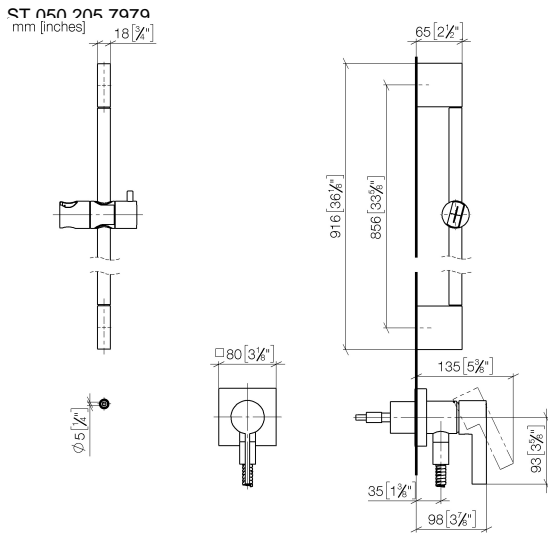

Concealed single-lever mixer with integrated shower connection with shower set - Platinum

IMO

Certificates

Belgaqua_21-025- WRAS_2011027. LGA_29569.
27_1.