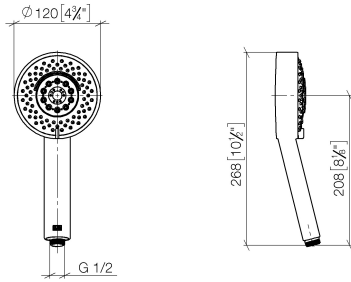

Concealed single-lever mixer with integrated shower connection with shower set - Platinum

IMO

ST 050 205 7979

Fits: IMO, MEM, CL.1

- cover plate 80 x 80 mm
 - metal shower hose 1750mm with integrated anti-twist protection
 - slide bar
 - Pipe diameter 18 mm
 - Four settings: COMPACT RAIN, COMPACT SOFT FLOW, COMPACT AQUAPRESSURE FLOW, COMPACT CASCADE, max. flow rate l/min (at 3 bar)
 - spray head Ø 120mm
- Intrinsic protection against back flow.**

IMO

ST 050 205 7979

Concealed single-lever mixer with integrated shower connection with shower set - Platinum

IMO

ST 050 205 7979

- Four settings: COMPACT RAIN, COMPACT SOFT FLOW, COMPACT AQUAPRESSURE FLOW, COMPACT CASCADE, max. flow rate 15 l/min (at 3 bar)
- with anti-scale system
- spray head Ø 120mm
- 1/2" connection

ST 050 205 7070
mm [inches]

Flow rate chart

Certificates

LGA_29980.

Concealed single-lever mixer with integrated shower connection with shower set - Platinum

ST 050 205 7979
Parts for other
finishes can be found
here: Chrome

IMO

ST 050 205 7979

Fits: IMO, MEM, CL.1

- cover plate 80 x 80 mm
- metal shower hose 1750mm with integrated anti-twist protection
- slide bar
- Pipe diameter 18 mm

This article does not include a hand shower!