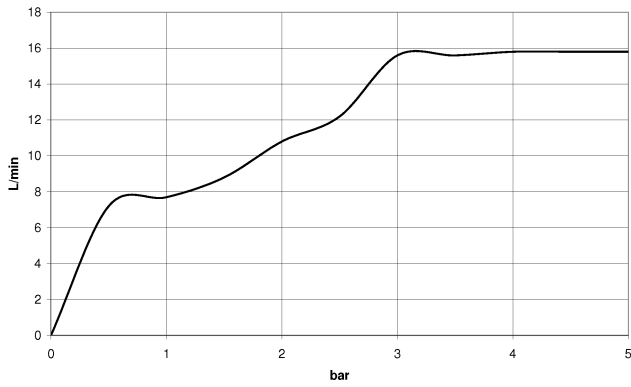

IMO

ST 050 205 7979

Concealed single-lever mixer with integrated shower connection with shower set - Platinum

IMO

ST 050 205 7979

- Four settings: COMPACT RAIN, COMPACT SOFT FLOW, COMPACT AQUAPRESSURE FLOW, COMPACT CASCADE, max. flow rate 15 l/min (at 3 bar)
- with anti-scale system
- spray head Ø 120mm
- 1/2" connection

ST 050 205 7070
mm [inches]

Flow rate chart

Certificates

LGA_29980.

Concealed single-lever mixer with integrated shower connection with shower set - Platinum

ST 050 205 7979
Parts for other
finishes can be found
here: Chrome