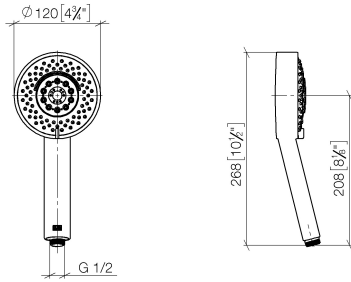

Concealed single-lever mixer with integrated shower connection with shower set - Brushed Durabron (23kt Gold)

IMO

ST 050 205 7979

Fits: IMO, MEM, CL.1

- cover plate 80 x 80 mm
 - metal shower hose 1750mm with integrated anti-twist protection
 - slide bar
 - Pipe diameter 18 mm
 - Four settings: COMPACT RAIN, COMPACT SOFT FLOW, COMPACT AQUAPRESSURE FLOW, COMPACT CASCADE, max. flow rate l/min (at 3 bar)
 - spray head Ø 120mm
- Intrinsic protection against back flow.**

IMO

ST 050 205 7979

Concealed single-lever mixer with integrated shower connection with shower set - Brushed Durabronz (23kt Gold)

IMO

ST 050 205 7979

- Four settings: COMPACT RAIN, COMPACT SOFT FLOW, COMPACT AQUAPRESSURE FLOW, COMPACT CASCADE, max. flow rate 15 l/min (at 3 bar)
- with anti-scale system
- spray head Ø 120mm
- 1/2" connection

IMO

ST 050 205 7979

ST 050 205 7070
mm [inches]

Flow rate chart

Certificates

LGA_29980.

Concealed single-lever mixer with integrated shower connection with shower set - Brushed Durabronz (23kt Gold)

ST 050 205 7979
Parts for other
finishes can be found
here: Chrome

IMO

ST 050 205 7979

Fits: IMO, MEM, CL.1

- cover plate 80 x 80 mm
- metal shower hose 1750mm with integrated anti-twist protection
- slide bar
- Pipe diameter 18 mm

This article does not include a hand shower!