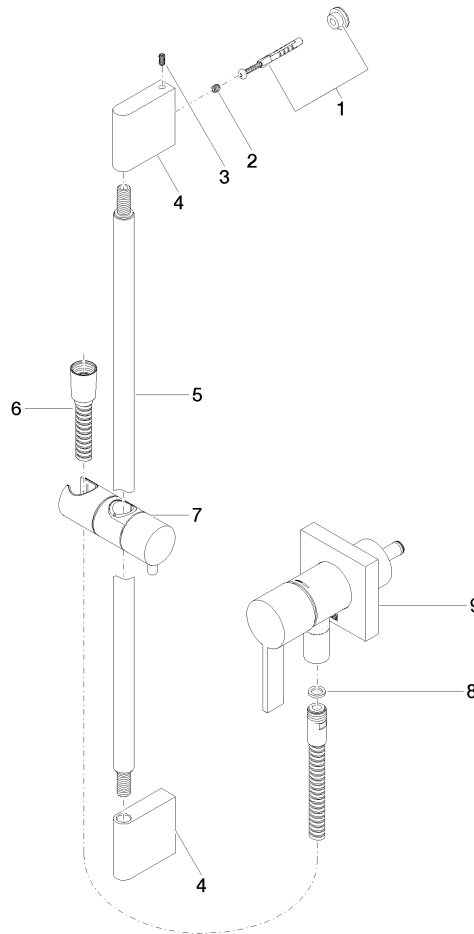

Concealed single-lever mixer with integrated shower connection with shower set - Brushed Durabron (23kt Gold)

IMO

ST 050 205 7979

Fits: IMO, MEM, CL.1

- cover plate 80 x 80 mm
 - metal shower hose 1750mm with integrated anti-twist protection
 - slide bar
 - Pipe diameter 18 mm
 - Four settings: COMPACT RAIN, COMPACT SOFT FLOW, COMPACT AQUAPRESSURE FLOW, COMPACT CASCADE, max. flow rate l/min (at 3 bar)
 - spray head Ø 120mm
- Intrinsic protection against back flow.**

Concealed single-lever mixer with integrated shower connection with shower set - Brushed Durabronz (23kt Gold)

IMO

ST 050 205 7979

Concealed single-lever mixer with integrated shower connection with shower set - Brushed Durabronz (23kt Gold)

IMO

Certificates

Belgaqua_21-025- WRAS_2011027. LGA_29569.
27_1.

ST 050 205 7979

Spare parts list

No.	Item Number	Name	Quantity used	Delivery time
1	05 17 20 726 02 90	fixing set	1	2
2	09 31 11 049 90	pin	2	2
3	04 31 11 113 00 90	pin	2	2
4	08 17 97 054-28	holder	2	20
5	90 28 22 597 00-28	holder	1	-
Spare part can no longer be ordered, please order the replacement item				
6	28 322 970-28	Metal shower hose 1/2" x 3/8" x 1750 mm - Brushed Durabron (23kt Gold)	1	20
7	12 580 970-28	Slide unit - Brushed Durabron (23kt Gold)	1	20
8	90 14 20 026 00 90	seal	1	2
9	36 045 970-28	Concealed single-lever mixer with cover plate with integrated shower connection - Brushed Durabron (23kt Gold)	1	20