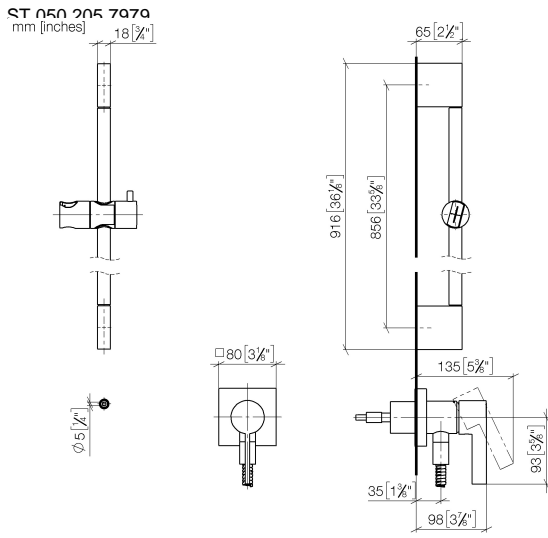

Concealed single-lever mixer with integrated shower connection with shower set - Brushed Durabron (23kt Gold)

IMO

ST 050 205 7979

Fits: IMO, MEM, CL.1

- cover plate 80 x 80 mm
 - metal shower hose 1750mm with integrated anti-twist protection
 - slide bar
 - Pipe diameter 18 mm
 - Four settings: COMPACT RAIN, COMPACT SOFT FLOW, COMPACT AQUAPRESSURE FLOW, COMPACT CASCADE, max. flow rate l/min (at 3 bar)
 - spray head Ø 120mm
- Intrinsic protection against back flow.**

IMO

ST 050 205 7979

ST 050 205 7070
mm [inches]

Flow rate chart

Certificates

LGA_29980.

Concealed single-lever mixer with integrated shower connection with shower set - Brushed Durabronz (23kt Gold)

ST 050 205 7979
Parts for other
finishes can be found
here: Chrome

Required miscellaneous

	Hand shower FlowReduce - Brushed Durabron (23kt Gold)	28 016 979-28 0010
--	--	--------------------

Required miscellaneous

	Hand shower FlowReduce - Brushed Durabron (23kt Gold)	28 018 979-28 0010
--	--	--------------------

IMO

Certificates

Belgaqua_21-025- WRAS_2011027. LGA_29569.
27_1.

ST 050 205 7979

Spare parts list

No.	Item Number	Name	Quantity used	Delivery time
1	05 17 20 726 02 90	fixing set	1	2
2	09 31 11 049 90	pin	2	2
3	04 31 11 113 00 90	pin	2	2
4	08 17 97 054-28	holder	2	20
5	90 28 22 597 00-28	holder	1	-
Spare part can no longer be ordered, please order the replacement item				
6	28 322 970-28	Metal shower hose 1/2" x 3/8" x 1750 mm - Brushed Durabron (23kt Gold)	1	20
7	12 580 970-28	Slide unit - Brushed Durabron (23kt Gold)	1	20
8	90 14 20 026 00 90	seal	1	2
9	36 045 970-28	Concealed single-lever mixer with cover plate with integrated shower connection - Brushed Durabron (23kt Gold)	1	20