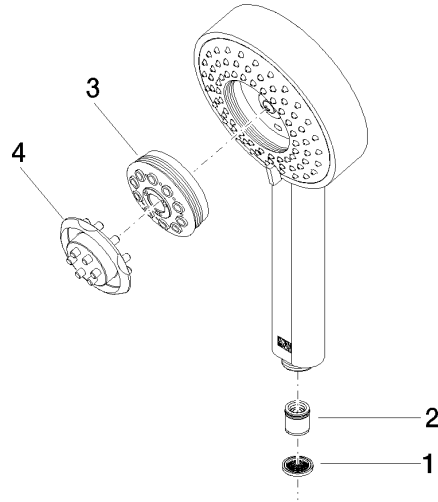

Concealed single-lever mixer with integrated shower connection with shower set - Brushed Durabron (23kt Gold)

IMO

ST 050 205 7979

Fits: IMO, MEM, CL.1

- cover plate 80 x 80 mm
 - metal shower hose 1750mm with integrated anti-twist protection
 - slide bar
 - Pipe diameter 18 mm
 - Four settings: COMPACT RAIN, COMPACT SOFT FLOW, COMPACT AQUAPRESSURE FLOW, COMPACT CASCADE, max. flow rate l/min (at 3 bar)
 - spray head Ø 120mm
- Intrinsic protection against back flow.**

IMO

ST 050 205 7979

ST 050 205 7070
mm [inches]

Flow rate chart

Certificates

LGA_29980.

Concealed single-lever mixer with integrated shower connection with shower set - Brushed Durabronz (23kt Gold)

ST 050 205 7979
Parts for other
finishes can be found
here: Chrome

Spare parts list

No.	Item Number	Name	Quantity used	Delivery time
1	09 23 01 039 90	sieve	1	2
2	09 23 01 046 90	back-flow preventer	1	2
3	04 12 11 071 00 90	shower	1	2
4	09 30 09 022 90	key	1	2

Concealed single-lever mixer with integrated shower connection with shower set - Brushed Durabron (23kt Gold)

IMO

ST 050 205 7979

Fits: IMO, MEM, CL.1

- cover plate 80 x 80 mm
- metal shower hose 1750mm with integrated anti-twist protection
- slide bar
- Pipe diameter 18 mm

This article does not include a hand shower!