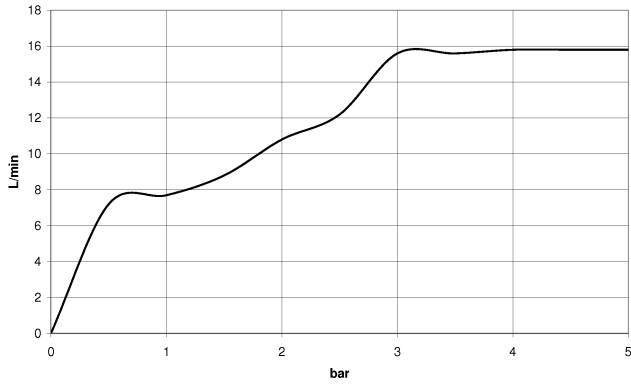

IMO

ST 050 205 7979

Concealed single-lever mixer with integrated shower connection with shower set - Brushed Durabronz (23kt Gold)

IMO

ST 050 205 7979

- Four settings: COMPACT RAIN, COMPACT SOFT FLOW, COMPACT AQUAPRESSURE FLOW, COMPACT CASCADE, max. flow rate 15 l/min (at 3 bar)
- with anti-scale system
- spray head Ø 120mm
- 1/2" connection

IMO

ST 050 205 7979

ST 050 205 7070
mm [inches]

Flow rate chart

Certificates

LGA_29980.

Concealed single-lever mixer with integrated shower connection with shower set - Brushed Durabronz (23kt Gold)

ST 050 205 7979
Parts for other
finishes can be found
here: Chrome