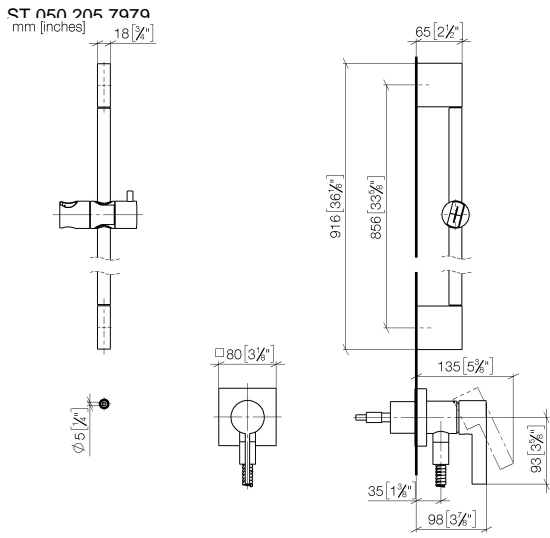

Concealed single-lever mixer with integrated shower connection with shower set - Brushed Champagne (22kt Gold)