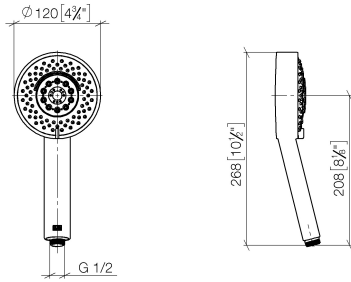

**Concealed single-lever mixer with integrated shower connection with shower set - Brushed Champagne (22kt Gold)**

IMO

ST 050 205 7979

Fits: IMO, MEM, CL.1

- cover plate 80 x 80 mm
  - metal shower hose 1750mm with integrated anti-twist protection
  - slide bar
  - Pipe diameter 18 mm
  - Four settings: COMPACT RAIN, COMPACT SOFT FLOW, COMPACT AQUAPRESSURE FLOW, COMPACT CASCADE, max. flow rate l/min (at 3 bar)
  - spray head Ø 120mm
- Intrinsic protection against back flow.**

**Concealed single-lever mixer with integrated shower connection with shower set - Brushed Champagne (22kt Gold)**

IMO

ST 050 205 7979

- Four settings: COMPACT RAIN, COMPACT SOFT FLOW, COMPACT AQUAPRESSURE FLOW, COMPACT CASCADE, max. flow rate 15 l/min (at 3 bar)
- with anti-scale system
- spray head Ø 120mm
- 1/2" connection

---

IMO

ST 050 205 7979

**Concealed single-lever mixer with integrated shower connection with shower set - Brushed Champagne (22kt Gold)**

ST 050 205 7070  
mm [inches]

**Flow rate chart**

**Certificates**

LGA\_29980.

IMO

ST 050 205 7979

Fits: IMO, MEM, CL.1

- cover plate 80 x 80 mm
- metal shower hose 1750mm with integrated anti-twist protection
- slide bar
- Pipe diameter 18 mm

This article does not include a hand shower!