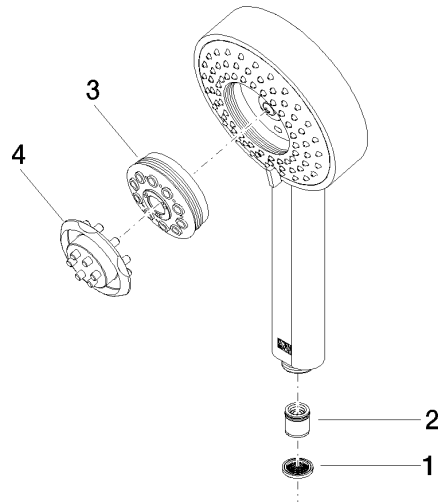

**Concealed single-lever mixer with integrated shower connection with shower set - Brushed Champagne (22kt Gold)**

IMO

ST 050 205 7979

Fits: IMO, MEM, CL.1

- cover plate 80 x 80 mm
  - metal shower hose 1750mm with integrated anti-twist protection
  - slide bar
  - Pipe diameter 18 mm
  - Four settings: COMPACT RAIN, COMPACT SOFT FLOW, COMPACT AQUAPRESSURE FLOW, COMPACT CASCADE, max. flow rate l/min (at 3 bar)
  - spray head Ø 120mm
- Intrinsic protection against back flow.**

---

IMO

ST 050 205 7979

**Concealed single-lever mixer with integrated shower connection with shower set - Brushed Champagne (22kt Gold)**

ST 050 205 7070  
mm [inches]

**Flow rate chart**

**Certificates**

LGA\_29980.

**Concealed single-lever mixer with integrated shower connection with shower set - Brushed Champagne (22kt Gold)**

ST 050 205 7979  
Parts for other  
finishes can be found  
here: [Chrome](#)

**Spare parts list**

IMO

ST 050 205 7979

Fits: IMO, MEM, CL.1

- cover plate 80 x 80 mm
- metal shower hose 1750mm with integrated anti-twist protection
- slide bar
- Pipe diameter 18 mm

This article does not include a hand shower!