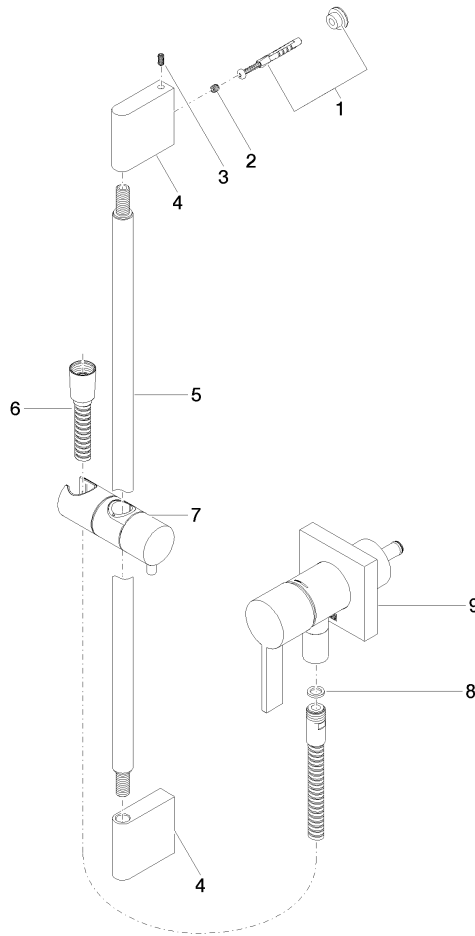

Concealed single-lever mixer with integrated shower connection with shower set - Brushed Champagne (22kt Gold)

ST 050 205 7979
Parts for other
finishes can be found
here: [Chrome](#)

Spare parts list

No.	Item Number	Name	Quantity used	Delivery time
1	05 17 20 726 02 90	fixing set	1	2
2	09 31 11 049 90	pin	2	2
3	04 31 11 113 00 90	pin	2	2
4	08 17 97 054-46	holder	2	30
5	90 28 22 597 00-46	holder	1	30
6	28 322 970-46	Metal shower hose 1/2" x 3/8" x 1750 mm - Brushed Champagne (22kt Gold)	1	30
7	12 580 970-46	Slide unit - Brushed Champagne (22kt Gold)	1	30
8	90 14 20 026 00 90	seal	1	2
9	36 045 970-46	Concealed single-lever mixer with cover plate with integrated shower connection - Brushed Champagne (22kt Gold)	1	30