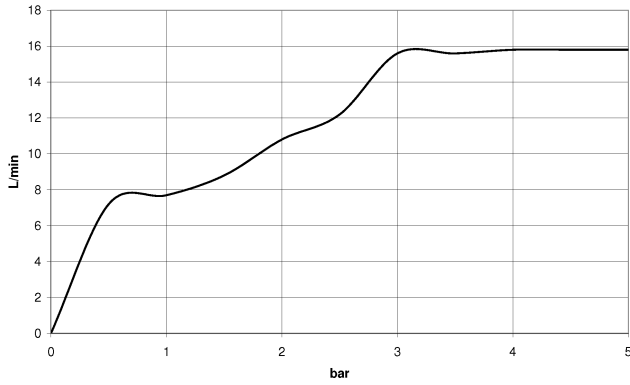

**Concealed single-lever mixer with integrated shower connection with shower set - Brushed Champagne (22kt Gold)**

IMO

ST 050 205 7979

- Four settings: COMPACT RAIN, COMPACT SOFT FLOW, COMPACT AQUAPRESSURE FLOW, COMPACT CASCADE, max. flow rate 15 l/min (at 3 bar)
- with anti-scale system
- spray head Ø 120mm
- 1/2" connection

---

IMO

ST 050 205 7979

**Concealed single-lever mixer with integrated shower connection with shower set - Brushed Champagne (22kt Gold)**

ST 050 205 7070  
mm [inches]

**Flow rate chart**

**Certificates**

LGA\_29980.