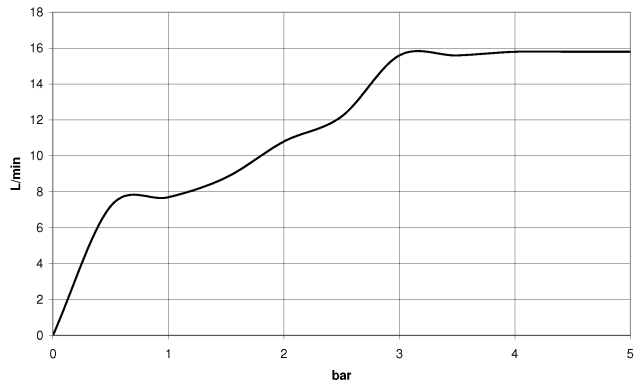

---

IMO

ST 050 205 7979

**Concealed single-lever mixer with integrated shower connection with shower set - Brushed Dark Platinum**

IMO

ST 050 205 7070  
mm [inches]

**Flow rate chart**

**Certificates**