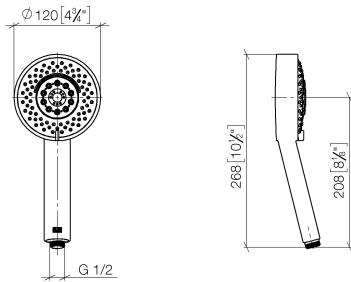

**Concealed single-lever mixer with integrated shower connection with shower set - Brushed Dark Platinum**

IMO

ST 050 205 7979

Fits: IMO, MEM, CL.1

- cover plate 80 x 80 mm
  - metal shower hose 1750mm with integrated anti-twist protection
  - slide bar
  - Pipe diameter 18 mm
  - Four settings: COMPACT RAIN, COMPACT SOFT FLOW, COMPACT AQUAPRESSURE FLOW, COMPACT CASCADE, max. flow rate l/min (at 3 bar)
  - spray head Ø 120mm
- Intrinsic protection against back flow.**

---

IMO

ST 050 205 7979

**Concealed single-lever mixer with integrated shower connection with shower set - Brushed Dark Platinum**

IMO

ST 050 205 7979

- Four settings: COMPACT RAIN, COMPACT SOFT FLOW, COMPACT AQUAPRESSURE FLOW, COMPACT CASCADE, max. flow rate 15 l/min (at 3 bar)
- with anti-scale system
- spray head Ø 120mm
- 1/2" connection

---

IMO

ST 050 205 7979

**Concealed single-lever mixer with integrated shower connection with shower set - Brushed Dark Platinum**

IMO

ST 050 205 7070  
mm [inches]

**Flow rate chart**

**Certificates**

IMO

ST 050 205 7979

Fits: IMO, MEM, CL.1

- cover plate 80 x 80 mm
- metal shower hose 1750mm with integrated anti-twist protection
- slide bar
- Pipe diameter 18 mm

**This article does not include a hand shower!**