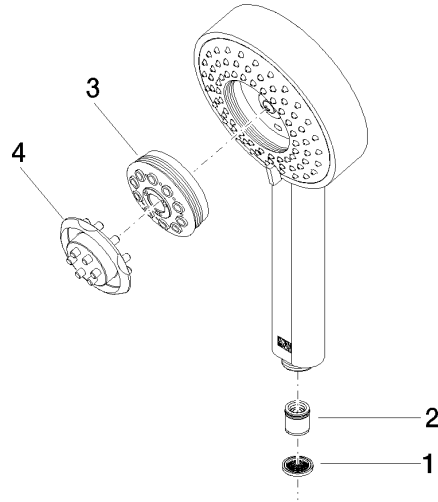

Concealed single-lever mixer with integrated shower connection with shower set - Brushed Dark Platinum

ST 050 205 7979
Parts for other
finishes can be found
here: Chrome

Spare parts list

No.	Item Number	Name	Quantity used	Delivery time
1	09 23 01 039 90	sieve	1	2
2	09 23 01 046 90	back-flow preventer	1	2
3	04 12 11 071 00 90	shower	1	2
4	09 30 09 022 90	key	1	2