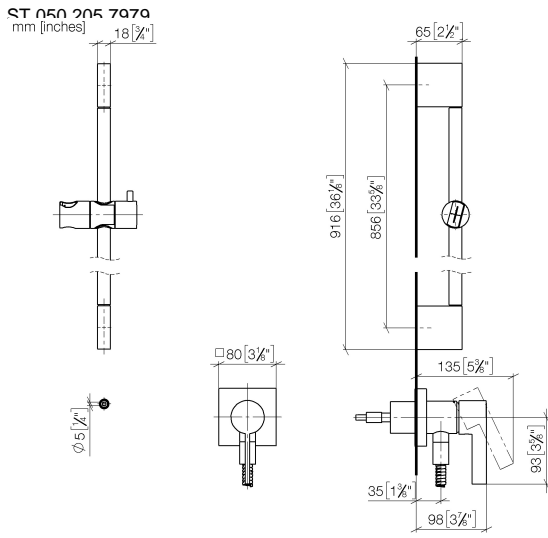

Concealed single-lever mixer with integrated shower connection with shower set - Brushed Dark Platinum

IMO

Certificates

Belgaqua_21-025- WRAS_2011027. LGA_29569.
27_1.