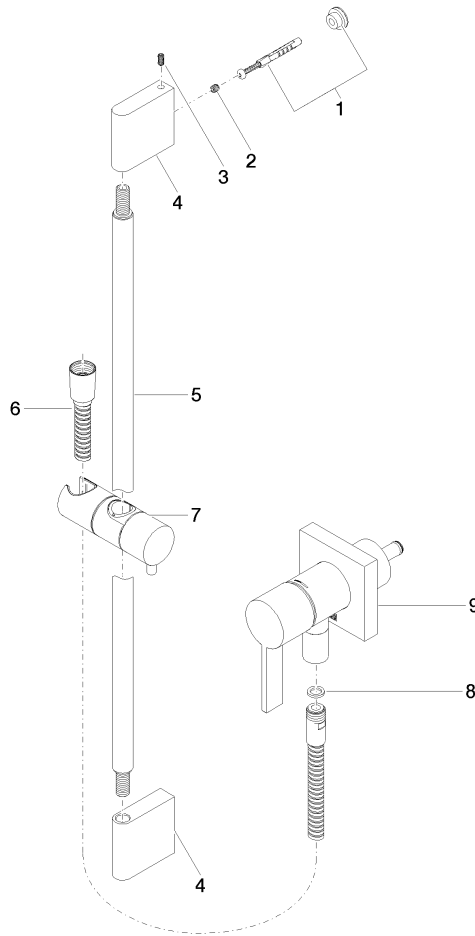

**Concealed single-lever mixer with integrated shower connection with shower set - Brushed Dark Platinum**

IMO

ST 050 205 7979

Fits: IMO, MEM, CL.1

- cover plate 80 x 80 mm
  - metal shower hose 1750mm with integrated anti-twist protection
  - slide bar
  - Pipe diameter 18 mm
  - Four settings: COMPACT RAIN, COMPACT SOFT FLOW, COMPACT AQUAPRESSURE FLOW, COMPACT CASCADE, max. flow rate l/min (at 3 bar)
  - spray head Ø 120mm
- Intrinsic protection against back flow.**

Concealed single-lever mixer with integrated shower connection with shower set - Brushed Dark Platinum

---

IMO

ST 050 205 7979

**Concealed single-lever mixer with integrated shower connection with shower set - Brushed Dark Platinum**

### Spare parts list

No.	Item Number	Name	Quantity used	Delivery time
1	05 17 20 726 02 90	fixing set	1	2
2	09 31 11 049 90	pin	2	2
3	04 31 11 113 00 90	pin	2	2
4	08 17 97 054-99	holder	2	30
5	90 28 22 597 00-99	holder	1	30
6	28 322 970-99	Metal shower hose 1/2" x 3/8" x 1750 mm - Brushed Dark Platinum	1	2
7	12 580 970-99	Slide unit - Brushed Dark Platinum	1	30
8	90 14 20 026 00 90	seal	1	2
9	36 045 970-99	Concealed single-lever mixer with cover plate with integrated shower connection - Brushed Dark Platinum	1	30