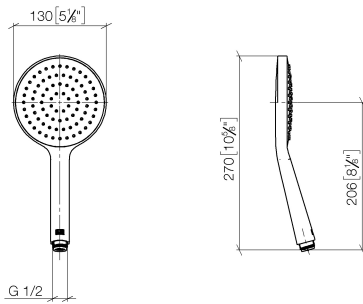

Concealed single-lever mixer with integrated shower connection with shower set - Chrome

IMO

ST 050 205 9979

- metal shower hose 1750mm with integrated anti-twist protection
 - slide bar
 - Pipe diameter 18 mm
 - Hand shower: COMPACT RAIN, max. flow rate 15 l/min (at 3 bar)
 - spray head Ø 130 mm
- Intrinsic protection against back flow.**

IMO

ST 050 205 9979

Concealed single-lever mixer with integrated shower connection with shower set - Chrome

IMO

ST 050 205 9979

- metal shower hose 1750mm with integrated anti-twist protection
- slide bar
- Pipe diameter 18 mm
- WRAS 2011027

Concealed single-lever mixer with integrated shower connection with shower set - Chrome

IMO

ST 050 205 9979

Concealed single-lever mixer with integrated shower connection with shower set - Chrome

IMO

ST 050 205 9979

Concealed single-lever mixer with integrated shower connection with shower set - Chrome

IMO

ST 050 205 9979

Concealed single-lever mixer with integrated shower connection with shower set - Chrome

IMO

ST 050 205 0070
mm [inches]