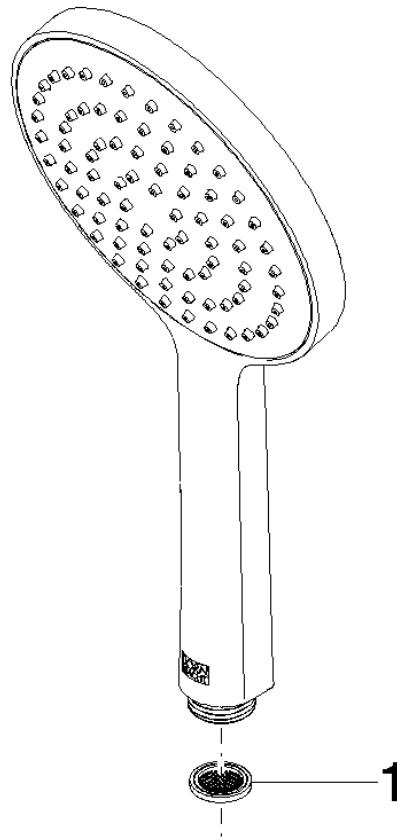

Concealed single-lever mixer with integrated shower connection with shower set - Chrome

IMO

ST 050 205 9979

- metal shower hose 1750mm with integrated anti-twist protection
 - slide bar
 - Pipe diameter 18 mm
 - Hand shower: COMPACT RAIN, max. flow rate 15 l/min (at 3 bar)
 - spray head Ø 130 mm
- Intrinsic protection against back flow.**

IMO

ST 050 205 9979

Concealed single-lever mixer with integrated shower connection with shower set - Chrome

IMO

ST 050 205 9979

- metal shower hose 1750mm with integrated anti-twist protection
- slide bar
- Pipe diameter 18 mm
- WRAS 2011027

Concealed single-lever mixer with integrated shower connection with shower set - Chrome

IMO

ST 050 205 9979

Concealed single-lever mixer with integrated shower connection with shower set - Chrome

IMO

ST 050 205 0070
mm [inches]

Flow rate chart

Certificates

DVGW_DW-
6517DN0129.

LGA_29983.

WRAS_2009011.

ST 050 205 9979

Spare parts list

No.	Item Number	Name	Quantity used	Delivery time
1	09 23 01 039 90	sieve	1	2