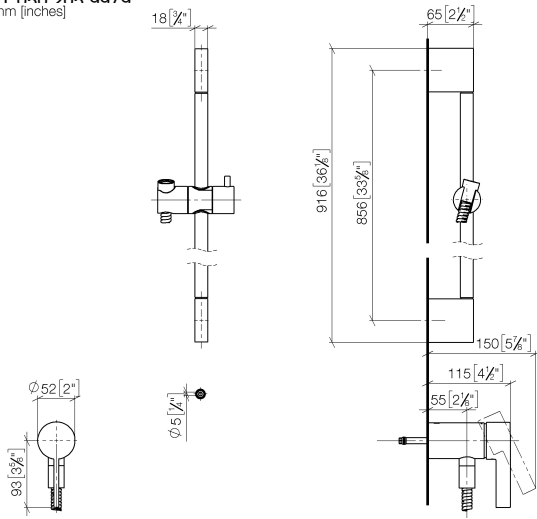

Concealed single-lever mixer with integrated shower connection with shower set - Chrome

IMO

ST 050 205 9979

- metal shower hose 1750mm with integrated anti-twist protection
 - slide bar
 - Pipe diameter 18 mm
 - Hand shower: COMPACT RAIN, max. flow rate 15 l/min (at 3 bar)
 - spray head Ø 130 mm
- Intrinsic protection against back flow.**

IMO

ST 050 205 9979

Concealed single-lever mixer with integrated shower connection with shower set - Chrome

IMO

ST 050 205 9979

- metal shower hose 1750mm with integrated anti-twist protection
- slide bar
- Pipe diameter 18 mm
- WRAS 2011027

IMO

ST 050 205 0070
mm [inches]

Certificates

Belgaqua_21-025- WRAS_2011027. LGA_29928.
27_1.

ST 050 205 9979

Spare parts list

No.	Item Number	Name	Quantity used	Delivery time
1	05 17 20 726 02 90	fixing set	1	2
2	09 31 11 049 90	pin	2	2
3	04 31 11 113 00 90	pin	2	2
4	08 17 97 054-00	holder	2	10
5	90 28 22 597 00-00	holder	1	10
6	28 322 970-00	Metal shower hose 1/2" x 3/8" x 1750 mm - Chrome	1	2
7	12 580 970-00	Slide unit - Chrome	1	10
9	36 050 970-00	Concealed single-lever mixer with integrated shower connection - Chrome	1	10

Concealed single-lever mixer with integrated shower connection with shower set - Chrome

IMO

ST 050 205 9979

- COMPACT RAIN, max. flow rate 15 l/min (at 3 bar)
- with anti-scale system
- spray head Ø 130 mm
- 1/2" connection
- WRAS 2009011