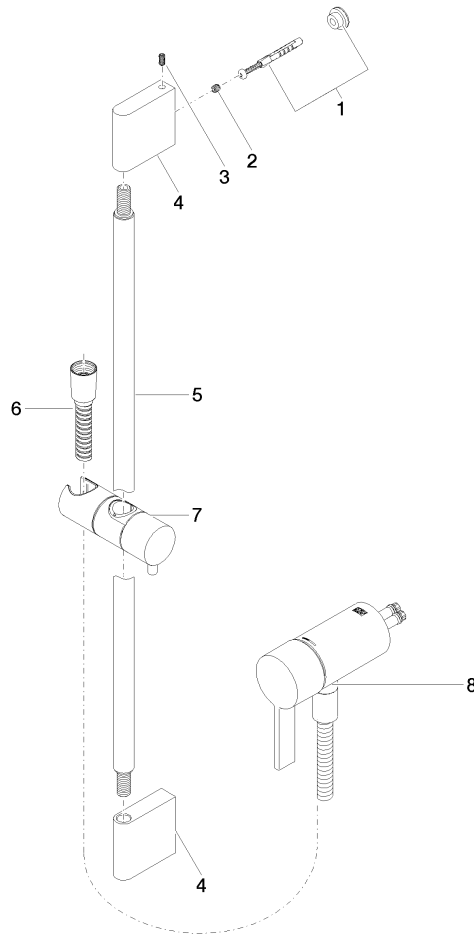

Concealed single-lever mixer with integrated shower connection with shower set - Chrome

IMO

ST 050 205 9979

- metal shower hose 1750mm with integrated anti-twist protection
 - slide bar
 - Pipe diameter 18 mm
 - Hand shower: COMPACT RAIN, max. flow rate 15 l/min (at 3 bar)
 - spray head Ø 130 mm
- Intrinsic protection against back flow.**

IMO

ST 050 205 9979

Concealed single-lever mixer with integrated shower connection with shower set - Chrome

IMO

ST 050 205 9979

- metal shower hose 1750mm with integrated anti-twist protection
- slide bar
- Pipe diameter 18 mm
- WRAS 2011027

IMO

ST 050 205 0070
mm [inches]

Certificates

Belgaqua_21-025- WRAS_2011027. LGA_29928.
27_1.

ST 050 205 9979

Spare parts list

No.	Item Number	Name	Quantity used	Delivery time
1	05 17 20 726 02 90	fixing set	1	2
2	09 31 11 049 90	pin	2	2
3	04 31 11 113 00 90	pin	2	2
4	08 17 97 054-00	holder	2	10
5	90 28 22 597 00-00	holder	1	10
6	28 322 970-00	Metal shower hose 1/2" x 3/8" x 1750 mm - Chrome	1	2
7	12 580 970-00	Slide unit - Chrome	1	10
9	36 050 970-00	Concealed single-lever mixer with integrated shower connection - Chrome	1	10

Concealed single-lever mixer with integrated shower connection with shower set - Chrome

IMO

ST 050 205 9979

- COMPACT RAIN, max. flow rate 15 l/min (at 3 bar)
- with anti-scale system
- spray head Ø 130 mm
- 1/2" connection
- WRAS 2009011