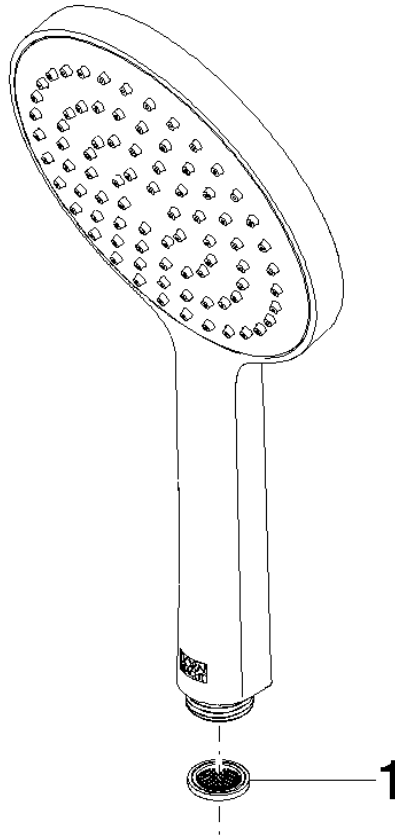

# Concealed single-lever mixer with integrated shower connection with shower set - Dark Chrome

IMO

ST 050 205 9979

- metal shower hose 1750mm with integrated anti-twist protection
  - slide bar
  - Pipe diameter 18 mm
  - Hand shower: COMPACT RAIN, max. flow rate 15 l/min (at 3 bar)
  - spray head Ø 130 mm
- Intrinsic protection against back flow.**

---

IMO

ST 050 205 9979

**Concealed single-lever mixer with integrated shower connection with shower set - Dark Chrome**

IMO

ST 050 205 9979

- COMPACT RAIN, max. flow rate 15 l/min (at 3 bar)
- with anti-scale system
- spray head Ø 130 mm
- 1/2" connection

---

IMO

ST 050 205 9979

**Concealed single-lever mixer with integrated shower connection with shower set - Dark Chrome**

IMO

ST 050 205 0070  
mm [inches]

**Flow rate chart**

**Certificates**

- metal shower hose 1750mm with integrated anti-twist protection
- slide bar
- Pipe diameter 18 mm

This article does not include a hand shower!  
Intrinsic protection against back flow.

Fits: IMO, LULU, MADISON, MEM, TARA, CL.1, LISSÉ, VAIA, META, CYO