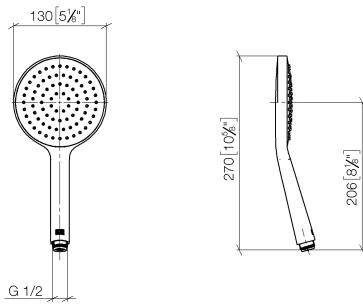

# Concealed single-lever mixer with integrated shower connection with shower set - Dark Chrome

IMO

ST 050 205 9979

- metal shower hose 1750mm with integrated anti-twist protection
  - slide bar
  - Pipe diameter 18 mm
  - Hand shower: COMPACT RAIN, max. flow rate 15 l/min (at 3 bar)
  - spray head Ø 130 mm
- Intrinsic protection against back flow.**

---

IMO

ST 050 205 9979

**Concealed single-lever mixer with integrated shower connection with shower set - Dark Chrome**

IMO

ST 050 205 9979

- COMPACT RAIN, max. flow rate 15 l/min (at 3 bar)
- with anti-scale system
- spray head Ø 130 mm
- 1/2" connection

---

IMO

ST 050 205 9979

**Concealed single-lever mixer with integrated shower connection with shower set - Dark Chrome**

IMO

ST 050 205 0070  
mm [inches]

**Flow rate chart**

**Certificates**

- metal shower hose 1750mm with integrated anti-twist protection
- slide bar
- Pipe diameter 18 mm

This article does not include a hand shower!  
Intrinsic protection against back flow.

Fits: IMO, LULU, MADISON, MEM, TARA, CL.1, LISSÉ, VAIA, META, CYO