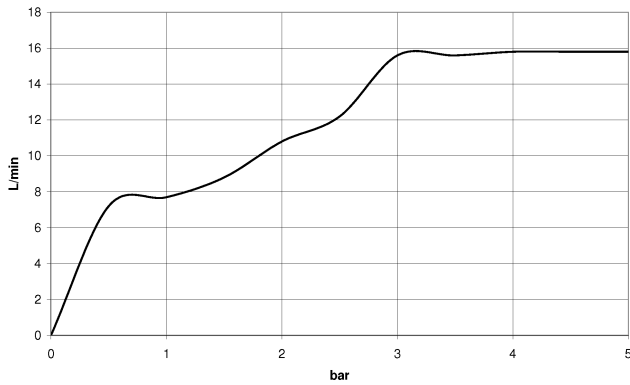

---

IMO

ST 050 205 9979

**Concealed single-lever mixer with integrated shower connection with shower set - Dark Chrome**

IMO

ST 050 205 0070  
mm [inches]

**Flow rate chart**

**Certificates**