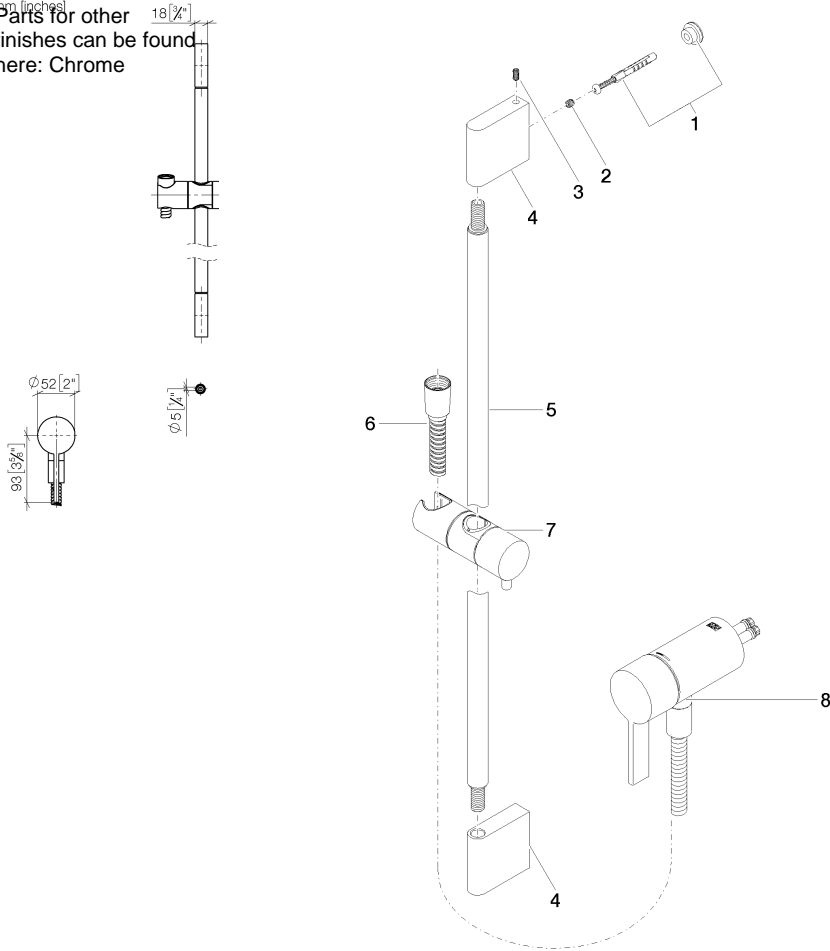

# Concealed single-lever mixer with integrated shower connection with shower set - Dark Chrome

IMO

ST 050 205 9979

- metal shower hose 1750mm with integrated anti-twist protection
  - slide bar
  - Pipe diameter 18 mm
  - Hand shower: COMPACT RAIN, max. flow rate 15 l/min (at 3 bar)
  - spray head Ø 130 mm
- Intrinsic protection against back flow.**

- metal shower hose 1750mm with integrated anti-twist protection
- slide bar
- Pipe diameter 18 mm

This article does not include a hand shower!  
Intrinsic protection against back flow.

Fits: IMO, LULU, MADISON, MEM, TARA, CL.1, LISSÉ, VAIA, META, CYO

---

IMO

ST 050 205 9979

Concealed single-lever mixer with integrated shower connection with shower set - Dark Chrome

---

IMO

ST 050 205 9979

**Concealed single-lever mixer with integrated shower connection with shower set - Dark Chrome**

ST 050 205 0070

Parts for other finishes can be found here: [Chrome](#)

Concealed single-lever mixer with integrated shower connection with shower set - Dark Chrome

---

IMO

ST 050 205 9979